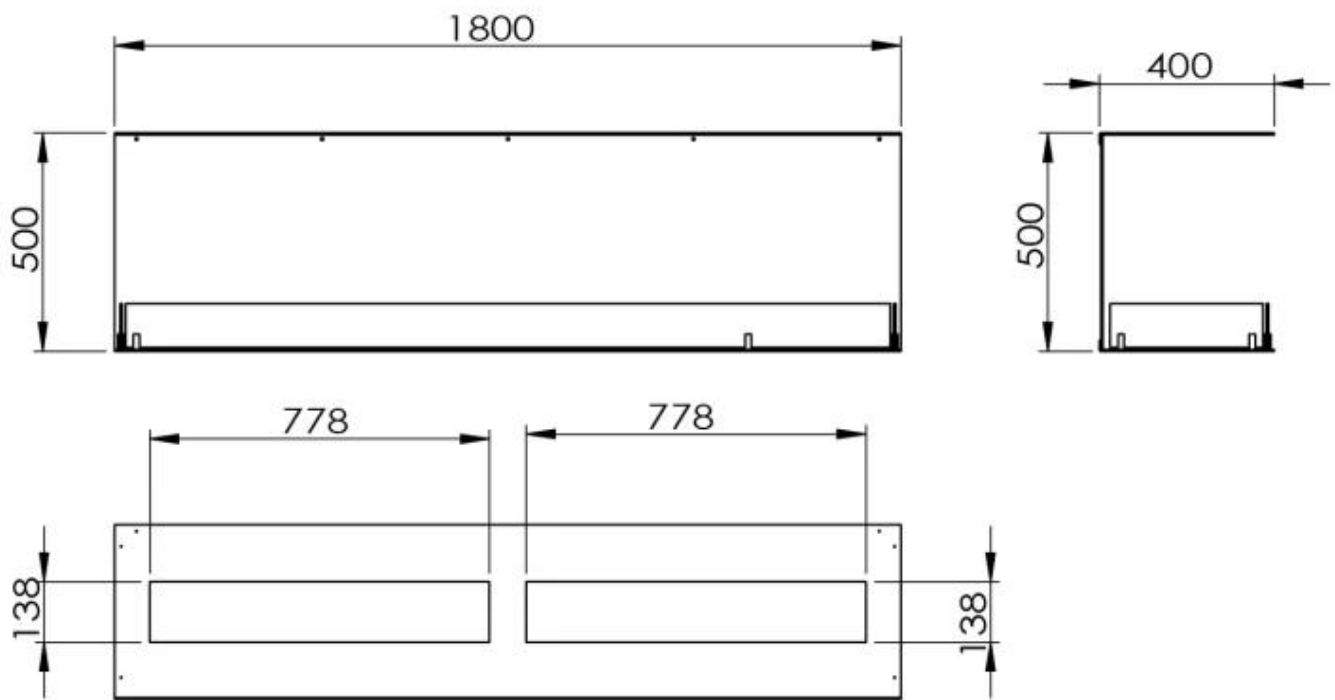

TECHNICAL SPECIFICATIONS

Burner - Features

Adjustable flame	Yes
Control	Remote Control
Control	Automatic
Control	Manual
Minimum room size	130 cubic metres
Minimum room size	160 cubic metres
Flame length	130 cm
Flame length	120 cm
Burning time up to	35 hours
Burning time up to	11 hours
Burning time up to	6.5 hours
Capacity	8.6 Litres
Capacity	26.8 Litres
Capacity	8 Litres
Power requirements	No
Power requirements	Yes
Heat output (max)	8,8 kW
Heat output (max)	13 kW

Type

Product type	3-sided Built-in Bioethanol Fireplace
Fuel	Bioethanol
Flue/Chimney	Not Required
Brand	Foco
Use	Indoor
Flame view	Three-sided
Warranty	2 years
Recommended air change rate	1

Size

Length/Width	180 cm
Height	50 cm
Depth	40 cm

Appearance

Material	Steel
Steel Thickness	4 mm
Colour	Black
Glas included	Yes

Foco Three 1800 - Manual Burner

Foco Three 1800 - Automatic Burner