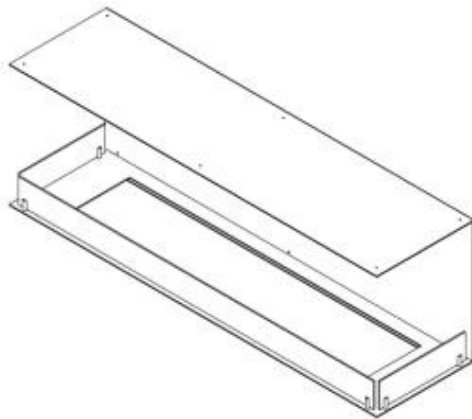

CACHFIRES

FOCO THREE 1500

BIO-30-153

Foco Three 1500 is a 150 cm wide built-in bioethanol fireplace, featuring flames visible from three sides, making it ideal for bioethanol fireplace media walls. As a standard, the Foco Three 1500 comes with two manual burners but can be upgraded to various remote-controlled burners. The fireplace is made of 4 mm thick black powder coated stainless steel and has tempered glass panels on the front and sides that protect the flames and ensure a safe environment.

Type

Product type	3-sided Built-in Bioethanol Fireplace
Fuel	Bioethanol
Brand	Foco
Flue/Chimney	Not Required
Use	Indoor
Flame view	Three-sided
Warranty	2 years

Size

Length/Width	150 cm
Height	50 cm
Depth	40 cm

Appearance

Material	Steel
Steel Thickness	4 mm
Colour	Black
Glas included	Yes

Foco Three 1500 - Automatic Burner

Foco Three 1500 - Manual Burner