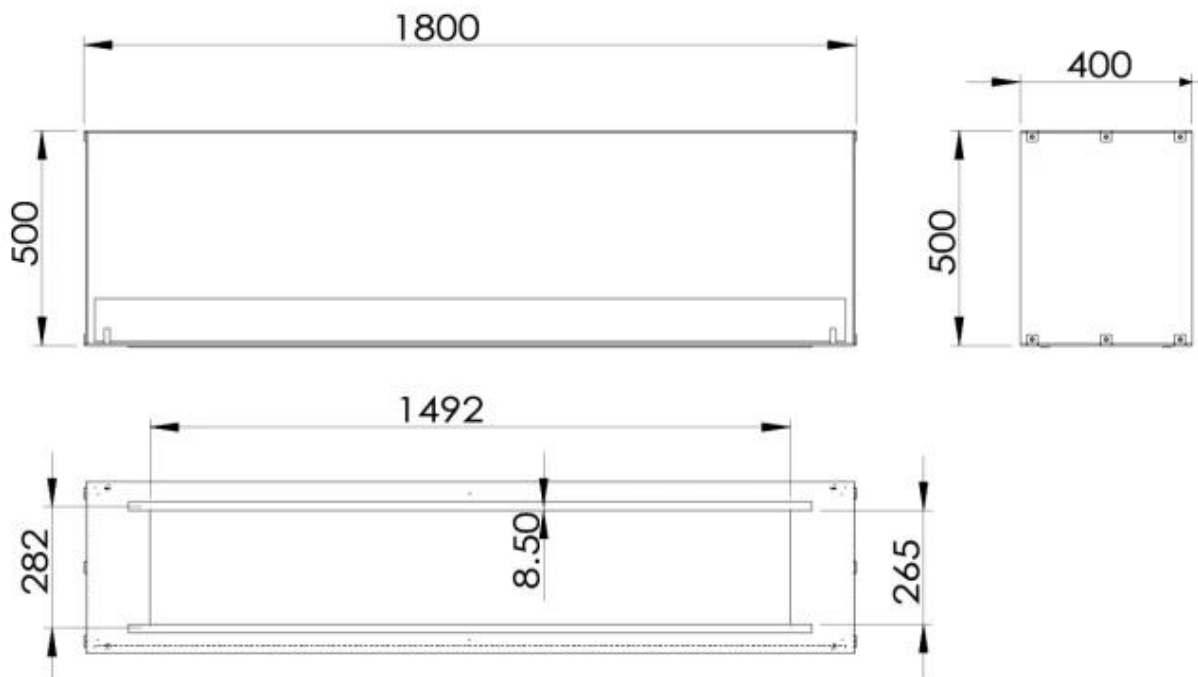

TECHNICAL SPECIFICATIONS

Burner - Features

Adjustable flame	Yes
Control	Remote Control
Control	Automatic
Control	Manual
Minimum room size	130 cubic metres
Minimum room size	160 cubic metres
Flame length	130 cm
Flame length	120 cm
Capacity	8.6 Litres
Capacity	8 Litres
Capacity	26.8 Litres
Power requirements	No
Power requirements	Yes
Heat output (max)	13 kW
Heat output (max)	8,8 kW

Size

Length/Width	180 cm
Height	50 cm
Depth	40 cm

Type

Product type	See-through Built-in Bioethanol Fireplace
Fuel	Bioethanol
Brand	Foco
Flue/Chimney	Not Required
Use	Indoor
Flame view	See-through
Warranty	2 years
Recommended air change rate	1

Appearance

Material	Steel
Steel Thickness	4 mm
Colour	Black

Glas included

Yes

Foco Two 1800 - Automatic Burner

Foco Two 1800 - Manual Burner