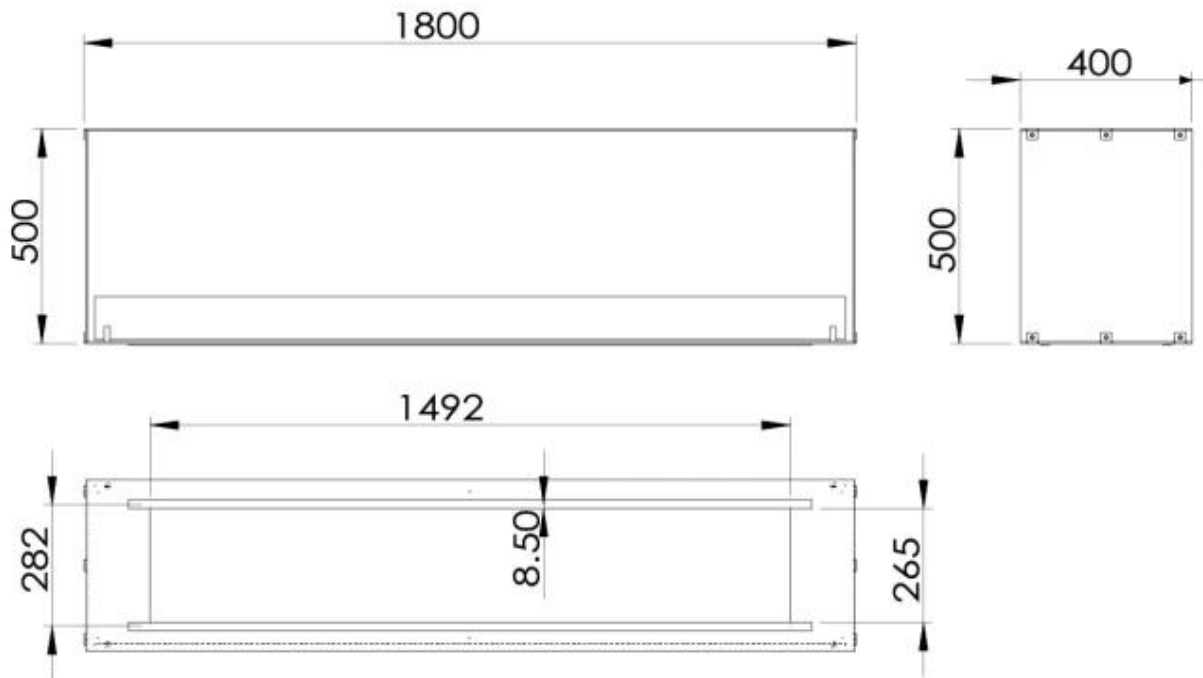

Foco Two 1800 - Automatic Burner