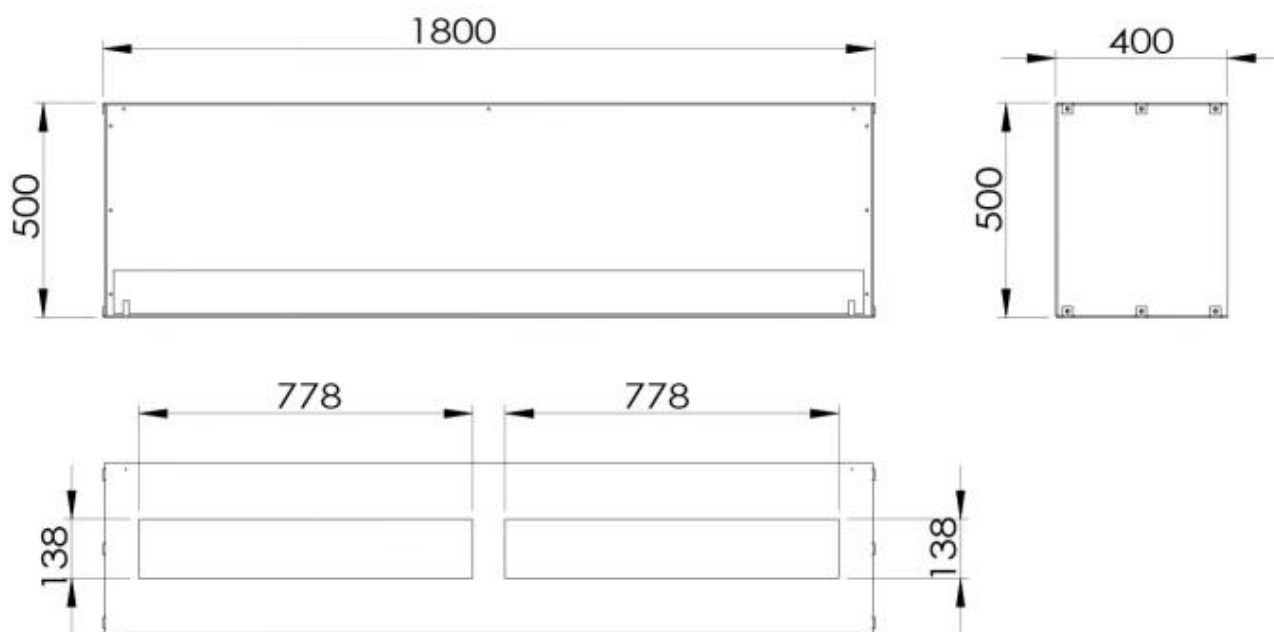

TECHNICAL SPECIFICATIONS

Burner - Features

Minimum room size	130 cubic metres
Minimum room size	160 cubic metres
Adjustable flame	Yes
Capacity	26.8 Litres
Capacity	8.6 Litres
Capacity	7 Litres
Power requirements	No
Power requirements	Yes
Heat output (max)	13 kW
Heat output (max)	8,8 kW

Length/Width	180 cm
Height	50 cm
Depth	40 cm

Foco One 1800 - Manual Burner

Foco One 1800 - Automatic Burner