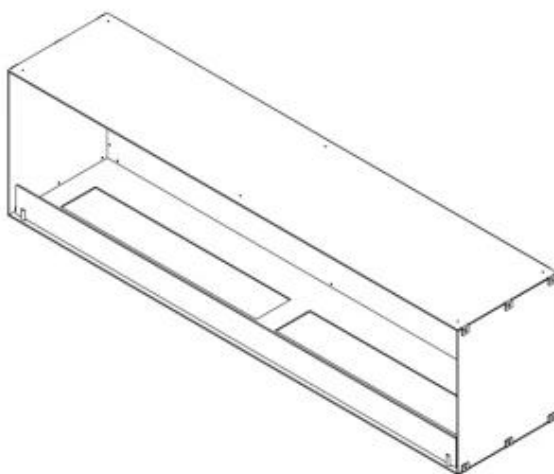

CACHFIRES

FOCO ONE 1800

BIO-30-150

Foco One 1800 is a stunning 180 cm wide built-in bioethanol fireplace designed to create a striking focal point in modern interiors. Its 1-sided design makes it ideal for wall installations, especially under a TV or as part of a media wall. Choose between a manual dual-burner setup for a classic experience or automatic burners with remote control for added convenience. The fireplace is crafted from 4 mm powder-coated stainless steel in a sleek black finish, while tempered glass ensures a stable and protected flame experience.

TECHNICAL SPECIFICATIONS

Burner - Features

Minimum room size	130 cubic metres
Minimum room size	160 cubic metres
Adjustable flame	Yes
Capacity	26.8 Litres
Capacity	8.6 Litres
Capacity	7 Litres
Power requirements	No
Power requirements	Yes
Heat output (max)	13 kW
Heat output (max)	8,8 kW

Length/Width	180 cm
Height	50 cm
Depth	40 cm

Foco One 1800 - Manual Burner

Foco One 1800 - Automatic Burner