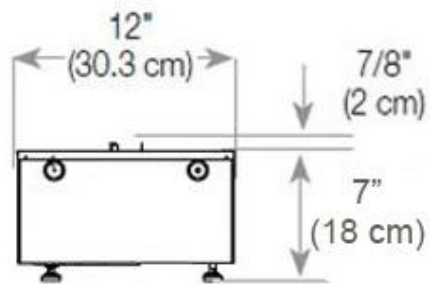

#### Size & Weight

Length/Width	120 cm
Height	50 cm
Depth	40 cm
Weight	40 kg
Cable length	150 cm

#### Material & Appearance

Material	Steel
Colour	Black
Finish	Matte
Interior (colour/material)	Black
Flame view	Left side
Decoration	Wood (Additional)
Glas included	Yes
Glass Height	15 cm

#### Installation Details

Required ventilation opening	420
Flue/Chimney	Not Required
Power requirements	Yes

CASSETTE 1000 MANUAL

FRONT

SIDE

CASSETTE 100 AUTOMATIC