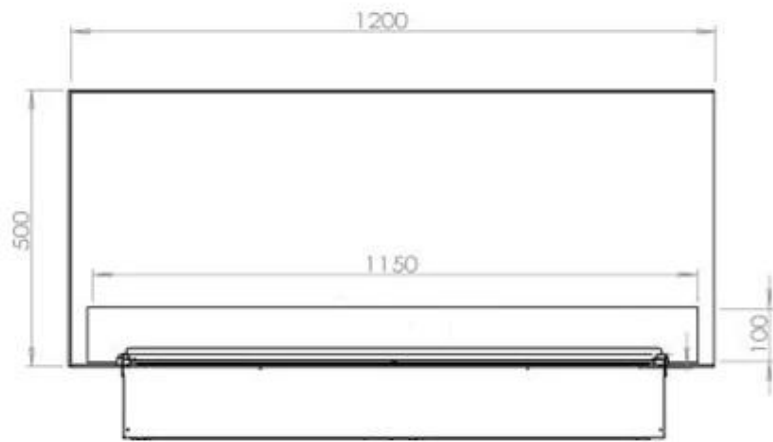

Length/Width	120 cm
Height	50 cm
Depth	40 cm
Weight	30 kg
Cable length	150 cm

Technical Specifications

Burner Model	Dimplex Optimyst Cassette 1000
Fuel	Water & Electricity
Burning time up to	10 hours
Flame colours	1 colours
Capacity	2 Litres
Heat output (max)	No heat kW
Consumption	440 L/h

Material & Appearance

Material	Steel
Colour	Black
Finish	Matte
Interior (colour/material)	Black
Flame view	46
Decoration	Wood (Additional)
Glas included	Yes
Glass Height	15 cm

Installation Details

Required ventilation opening	420
Flue/Chimney	Not Required
Power requirements	Yes