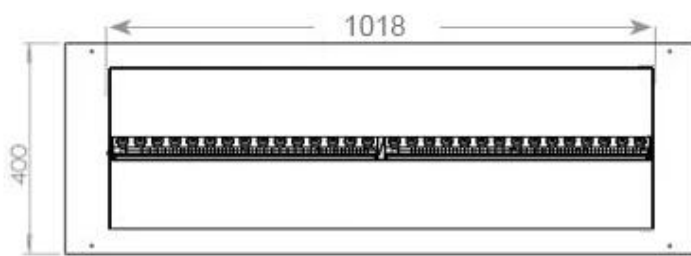

Length/Width	120 cm
Height	50 cm
Depth	40 cm
Weight	30 kg
Cable length	150 cm

Technical Specifications

Burner Model	Dimplex Optimyst Cassette 1000
Fuel	Water & Electricity
Burning time up to	10 hours
Flame colours	1 colours
Capacity	2 Litres
Heat output (max)	No heat kW
Consumption	440 L/h

Material & Appearance

Material	Steel
Colour	Black
Finish	Matte
Interior (colour/material)	Black
Flame view	46
Decoration	Wood (Additional)
Glas included	Yes
Glass Height	15 cm

Installation Details

Required ventilation opening	420
Flue/Chimney	Not Required
Power requirements	Yes