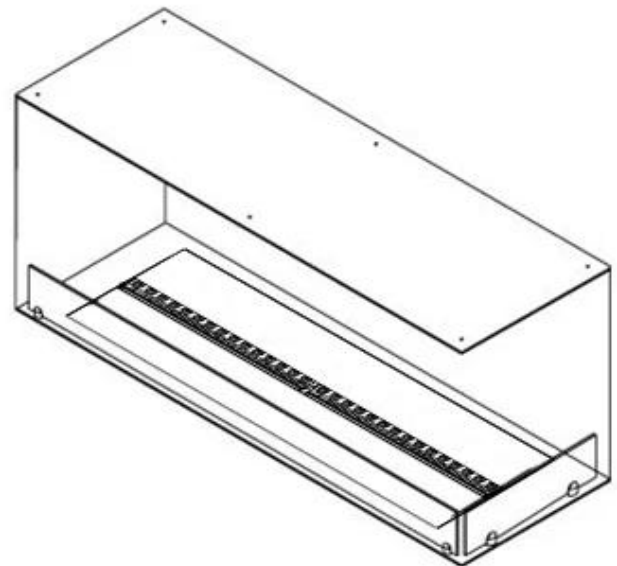

CACHFIRES

FOCO MYST CORNER RIGHT 1200

HYB-30-118

Foco Myst Corner 1200 water vapor fireplace, 150 cm, for installation in the corner of a wall. This model is right-facing.

TECHNICAL SPECIFICATIONS

Features

Length/Width	120 cm
Height	50 cm
Depth	40 cm
Weight	30 kg
Cable length	150 cm

Technical Specifications

Burner Model	Dimplex Optimyst Cassette 1000
Fuel	Water & Electricity
Burning time up to	10 hours
Flame colours	1 colours
Capacity	2 Litres
Heat output (max)	No heat kW
Consumption	440 L/h

Material & Appearance

Material	Steel
Colour	Black
Finish	Matte
Interior (colour/material)	Black
Flame view	46
Decoration	Wood (Additional)
Glas included	Yes
Glass Height	15 cm

Installation Details

Required ventilation opening	420
Flue/Chimney	Not Required
Power requirements	Yes