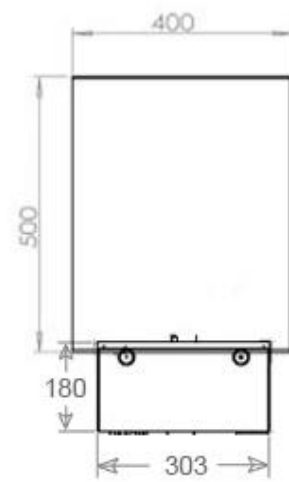

CACHFIRES

FOCO MYST CORNER RIGHT 1200

HYB-30-118

Foco Myst Corner 1200 water vapor fireplace, 150 cm, for installation in the corner of a wall. This model is right-facing.

TECHNICAL SPECIFICATIONS

Features

Length/Width	120 cm
Height	50 cm
Depth	40 cm
Weight	30 kg
Cable length	150 cm

Technical Specifications

Burner Model	Dimplex Optimyst Cassette 1000
Fuel	Water & Electricity
Burning time up to	10 hours
Flame colours	1 colours
Capacity	2 Litres
Heat output (max)	No heat kW
Consumption	440 L/h

Material & Appearance

Material	Steel
Colour	Black
Finish	Matte
Interior (colour/material)	Black
Flame view	46
Decoration	Wood (Additional)
Glas included	Yes
Glass Height	15 cm

Installation Details

Required ventilation opening	420
Flue/Chimney	Not Required
Power requirements	Yes