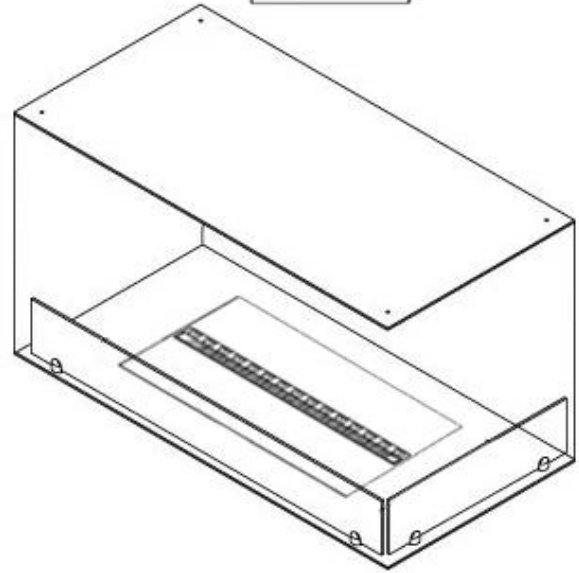

CACHFIRES

FOCO MYST CORNER RIGHT 1000

HYB-30-117

Foco Myst Corner 1000 water vapor fireplace, one meter, for installation in the corner of a wall. This model is right-facing.

TECHNICAL SPECIFICATIONS

Features

Length/Width	100 cm
Height	50 cm
Depth	40 cm
Weight	30 kg
Cable length	150 cm

Technical Specifications

Fuel	Water & Electricity
Burner Model	Dimplex Optimyst Cassette 500
Burning time up to	10 hours
Capacity	2 Litres
Flame colours	1 colours
Heat output (max)	No heat kW
Consumption	220 L/h

Material & Appearance

Material	Steel
Colour	Black
Finish	Matte
Interior (colour/material)	Black
Flame view	46
Decoration	Wood (Additional)
Glas included	Yes
Glass Height	15 cm

Installation Details

Required ventilation opening	210
Flue/Chimney	Not Required
Power requirements	Yes