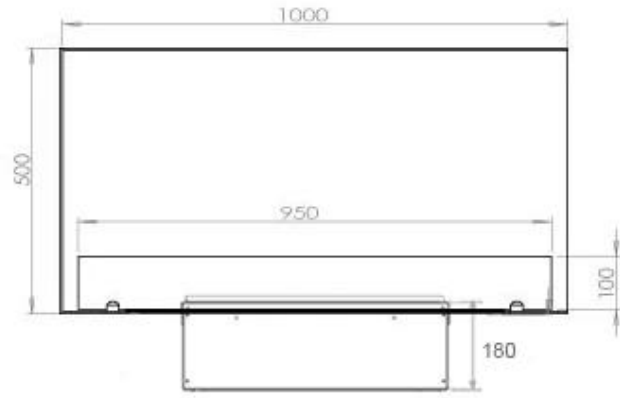

Length/Width	100 cm
Height	50 cm
Depth	40 cm
Weight	30 kg
Cable length	150 cm

Technical Specifications

Fuel	Water & Electricity
Burner Model	Dimplex Optimyst Cassette 500
Burning time up to	10 hours
Capacity	2 Litres
Flame colours	1 colours
Heat output (max)	No heat kW
Consumption	220 L/h

Material & Appearance

Material	Steel
Colour	Black
Finish	Matte
Interior (colour/material)	Black
Flame view	46
Decoration	Wood (Additional)
Glas included	Yes
Glass Height	15 cm

Installation Details

Required ventilation opening	210
Flue/Chimney	Not Required
Power requirements	Yes