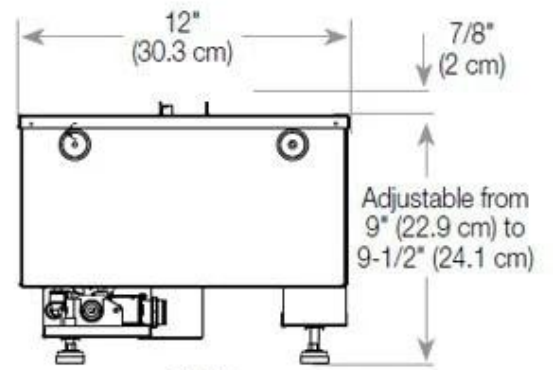

Length/Width	100 cm
Height	50 cm
Depth	40 cm
Weight	30 kg
Cable length	150 cm

Technical Specifications

Fuel	Water & Electricity
Burner Model	Dimplex Optimyst Cassette 500
Burning time up to	10 hours
Capacity	2 Litres
Flame colours	1 colours
Heat output (max)	No heat kW
Consumption	220 L/h

Material & Appearance

Material	Steel
Colour	Black
Finish	Matte
Interior (colour/material)	Black
Flame view	46
Decoration	Wood (Additional)
Glas included	Yes
Glass Height	15 cm

Installation Details

Required ventilation opening	210
Flue/Chimney	Not Required
Power requirements	Yes

CASSETTE 500 MANUAL

TOP

FRONT

SIDE

CASSETTE 500 AUTOMATIC

TOP

FRONT

SIDE