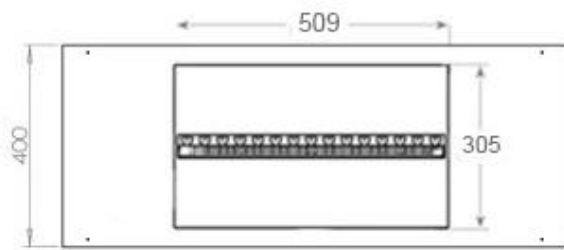

Length/Width	100 cm
Height	50 cm
Depth	40 cm
Weight	30 kg
Cable length	150 cm

Technical Specifications

Fuel	Water & Electricity
Burner Model	Dimplex Optimyst Cassette 500
Burning time up to	10 hours
Capacity	2 Litres
Flame colours	1 colours
Heat output (max)	No heat kW
Consumption	220 L/h

Material & Appearance

Material	Steel
Colour	Black
Finish	Matte
Interior (colour/material)	Black
Flame view	46
Decoration	Wood (Additional)
Glas included	Yes
Glass Height	15 cm

Installation Details

Required ventilation opening	210
Flue/Chimney	Not Required
Power requirements	Yes