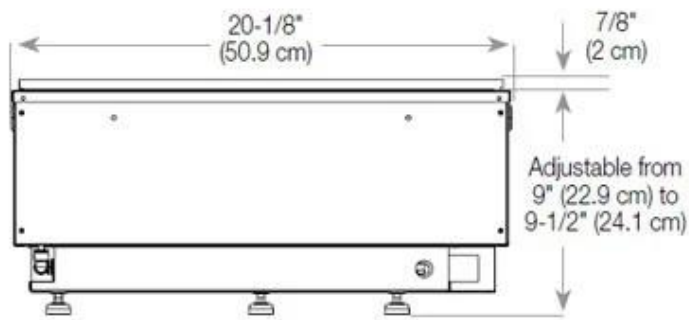

Length/Width	100 cm
Height	50 cm
Depth	40 cm
Weight	30 kg
Cable length	150 cm

Technical Specifications

Fuel	Water & Electricity
Burner Model	Dimplex Optimyst Cassette 500
Burning time up to	10 hours
Capacity	2 Litres
Flame colours	1 colours
Heat output (max)	No heat kW
Consumption	220 L/h

Material & Appearance

Material	Steel
Colour	Black
Finish	Matte
Interior (colour/material)	Black
Flame view	46
Decoration	Wood (Additional)
Glas included	Yes
Glass Height	15 cm

Installation Details

Required ventilation opening	210
Flue/Chimney	Not Required
Power requirements	Yes

CASSETTE 500 MANUAL

TOP

FRONT

SIDE

CASSETTE 500 AUTOMATIC

TOP

FRONT

SIDE