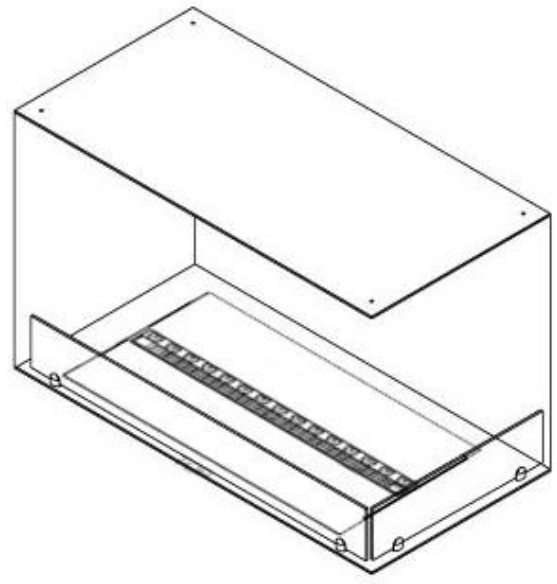

CACHFIRES

FOCO MYST CORNER RIGHT 800

HYB-30-116

Foco Myst Corner 800 water vapor fireplace for installation in a corner wall. The flame is visible from two sides. This model is right-facing.

TECHNICAL SPECIFICATIONS

Size & Weight

Length/Width	80 cm
Height	50 cm
Depth	40 cm
Weight	25 kg
Cable length	150 cm

Technical Specifications

Burner Model	Dimplex Optimyst Cassette 500
Fuel	Water & Electricity
Burning time up to	10 hours
Capacity	2 Litres
Flame colours	1 colours
Heat output (max)	No heat kW
Consumption	220 L/h

Material & Appearance

Material	Steel
Colour	Black
Finish	Matte
Interior (colour/material)	Black
Flame view	46
Decoration	Wood (Additional)
Glas included	Yes
Glass Height	15 cm

Installation Details

Required ventilation opening	210
Flue/Chimney	Not Required
Power requirements	Yes