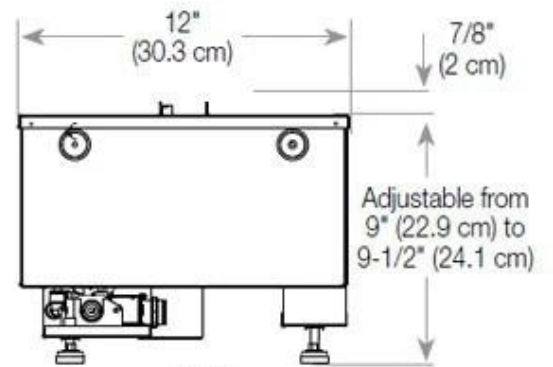

Size & Weight

Length/Width	80 cm
Height	50 cm
Depth	40 cm
Weight	25 kg
Cable lenght	150 cm

Technical Specifications

Burner Model	Dimplex Optimyst Cassette 500
Fuel	Water & Electricity
Burning time up to	10 hours
Capacity	2 Litres
Flame colours	1 colours
Heat output (max)	No heat kW
Consumption	220 L/h

Material & Appearance

Material	Steel
Colour	Black
Finish	Matte
Interior (colour/material)	Black
Flame view	46
Decoration	Wood (Additional)
Glas included	Yes
Glass Height	15 cm

Installation Details

Required ventilation opening	210
Flue/Chimney	Not Required
Power requirements	Yes

CASSETTE 500 MANUAL

TOP

FRONT

SIDE

CASSETTE 500 AUTOMATIC

TOP

FRONT

SIDE