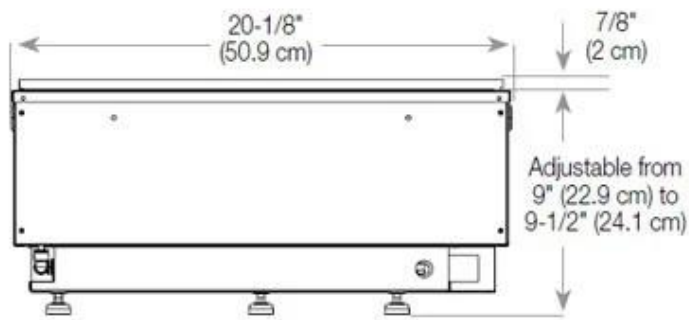

Size & Weight

Length/Width	80 cm
Height	50 cm
Depth	40 cm
Weight	25 kg
Cable lenght	150 cm

Technical Specifications

Burner Model	Dimplex Optimyst Cassette 500
Fuel	Water & Electricity
Burning time up to	10 hours
Capacity	2 Litres
Flame colours	1 colours
Heat output (max)	No heat kW
Consumption	220 L/h

Material & Appearance

Material	Steel
Colour	Black
Finish	Matte
Interior (colour/material)	Black
Flame view	46
Decoration	Wood (Additional)
Glas included	Yes
Glass Height	15 cm

Installation Details

Required ventilation opening	210
Flue/Chimney	Not Required
Power requirements	Yes

CASSETTE 500 MANUAL

TOP

FRONT

SIDE

CASSETTE 500 AUTOMATIC

TOP

FRONT

SIDE