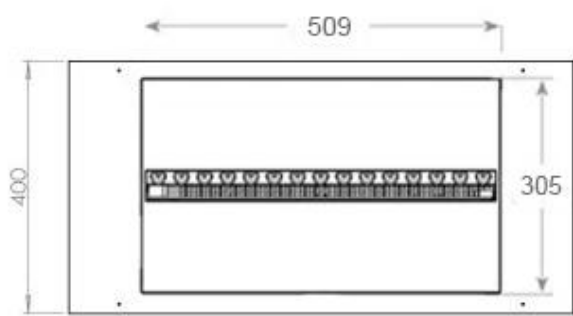

Size & Weight

Length/Width	80 cm
Height	50 cm
Depth	40 cm
Weight	25 kg
Cable lenght	150 cm

Technical Specifications

Burner Model	Dimplex Optimyst Cassette 500
Fuel	Water & Electricity
Burning time up to	10 hours
Capacity	2 Litres
Flame colours	1 colours
Heat output (max)	No heat kW
Consumption	220 L/h

Material & Appearance

Material	Steel
Colour	Black
Finish	Matte
Interior (colour/material)	Black
Flame view	46
Decoration	Wood (Additional)
Glas included	Yes
Glass Height	15 cm

Installation Details

Required ventilation opening	210
Flue/Chimney	Not Required
Power requirements	Yes