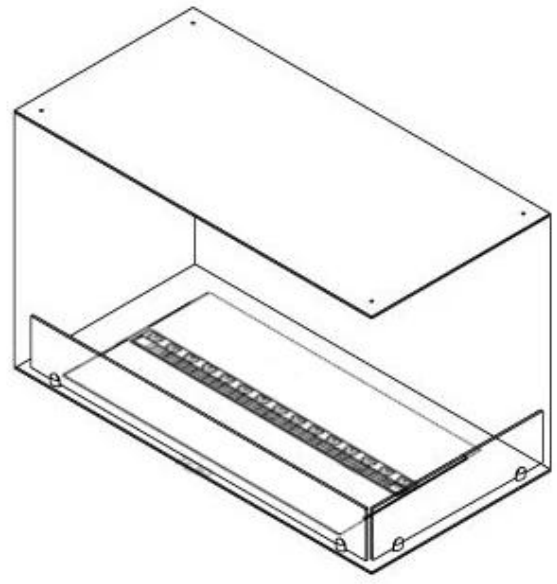

CACHFIRES

FOCO MYST CORNER RIGHT 800

HYB-30-116

Foco Myst Corner 800 water vapor fireplace for installation in a corner wall. The flame is visible from two sides. This model is right-facing.

TECHNICAL SPECIFICATIONS

Size & Weight

Length/Width	80 cm
Height	50 cm
Depth	40 cm
Weight	25 kg
Cable lenght	150 cm

Technical Specifications

Burner Model	Dimplex Optimyst Cassette 500
Fuel	Water & Electricity
Burning time up to	10 hours
Capacity	2 Litres
Flame colours	1 colours
Heat output (max)	No heat kW
Consumption	220 L/h

Material & Appearance

Material	Steel
Colour	Black
Finish	Matte
Interior (colour/material)	Black
Flame view	46
Decoration	Wood (Additional)
Glas included	Yes
Glass Height	15 cm

Installation Details

Required ventilation opening	210
Flue/Chimney	Not Required
Power requirements	Yes