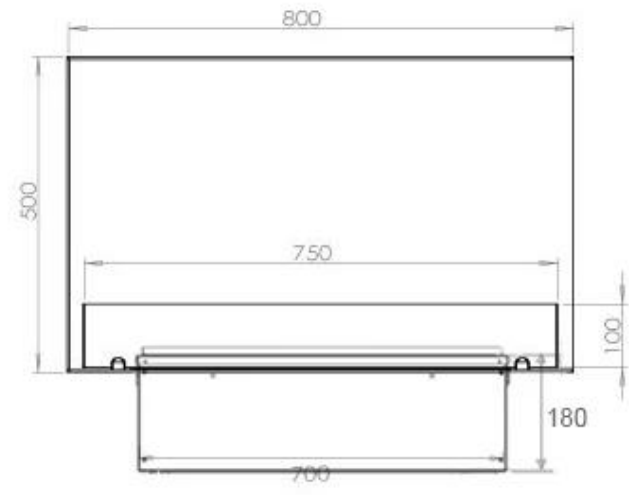

Size & Weight

Length/Width	80 cm
Height	50 cm
Depth	40 cm
Weight	25 kg
Cable lenght	150 cm

Technical Specifications

Burner Model	Dimplex Optimyst Cassette 500
Fuel	Water & Electricity
Burning time up to	10 hours
Capacity	2 Litres
Flame colours	1 colours
Heat output (max)	No heat kW
Consumption	220 L/h

Material & Appearance

Material	Steel
Colour	Black
Finish	Matte
Interior (colour/material)	Black
Flame view	46
Decoration	Wood (Additional)
Glas included	Yes
Glass Height	15 cm

Installation Details

Required ventilation opening	210
Flue/Chimney	Not Required
Power requirements	Yes