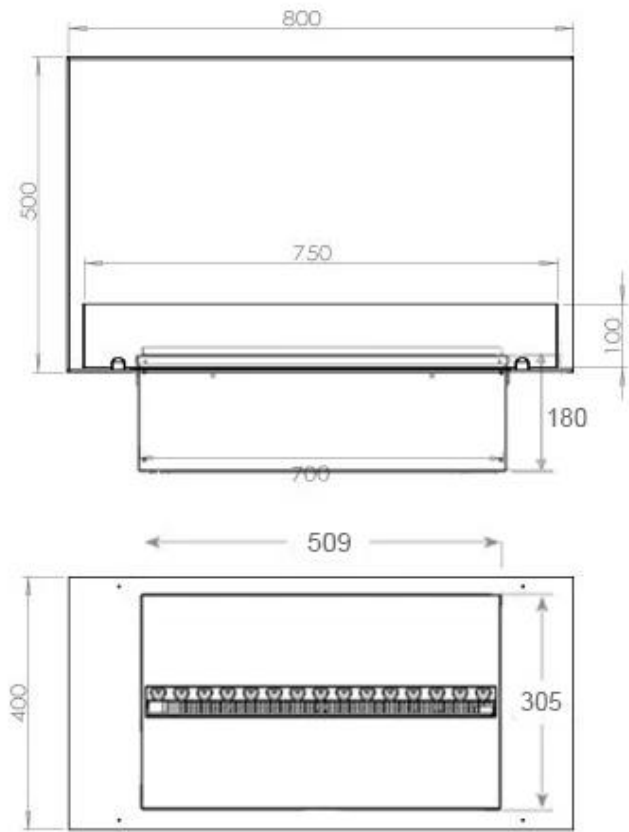

Size & Weight

Length/Width	80 cm
Height	50 cm
Depth	40 cm
Weight	25 kg
Cable length	150 cm

Technical Specifications

Burner Model	Dimplex Optimyst Cassette 500
Fuel	Water & Electricity
Burning time up to	10 hours
Capacity	2 Litres
Flame colours	1 colours
Heat output (max)	No heat kW
Consumption	220 L/h

Material & Appearance

Material	Steel
Colour	Black
Finish	Matte
Interior (colour/material)	Black
Flame view	46
Decoration	Wood (Additional)
Glas included	Yes
Glass Height	15 cm

Installation Details

Required ventilation opening	210
Flue/Chimney	Not Required
Power requirements	Yes