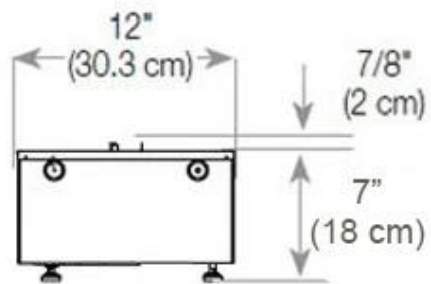

| | |
|--------------|--------|
| Length/Width | 120 cm |
| Height | 50 cm |
| Depth | 40 cm |
| Weight | 40 kg |
| Cable length | 150 cm |

Technical Specifications

| | |
|--------------------|--------------------------------|
| Burner Model | Dimplex Optimyst Cassette 1000 |
| Fuel | Water & Electricity |
| Burning time up to | 10 hours |
| Capacity | 2 Litres |
| Flame colours | 1 colours |
| Heat output (max) | No heat kW |
| Consumption | 220 L/h |

Material & Appearance

| | |
|----------------------------|-------------------|
| Material | Steel |
| Colour | Black |
| Finish | Matte |
| Interior (colour/material) | Black |
| Flame view | Room Divider |
| Decoration | Wood (Additional) |
| Glas included | Yes |
| Glass Height | 15 cm |

Installation Details

| | |
|------------------------------|--------------|
| Required ventilation opening | 420 |
| Flue/Chimney | Not Required |
| Power requirements | Yes |

CASSETTE 1000 MANUAL

FRONT

SIDE