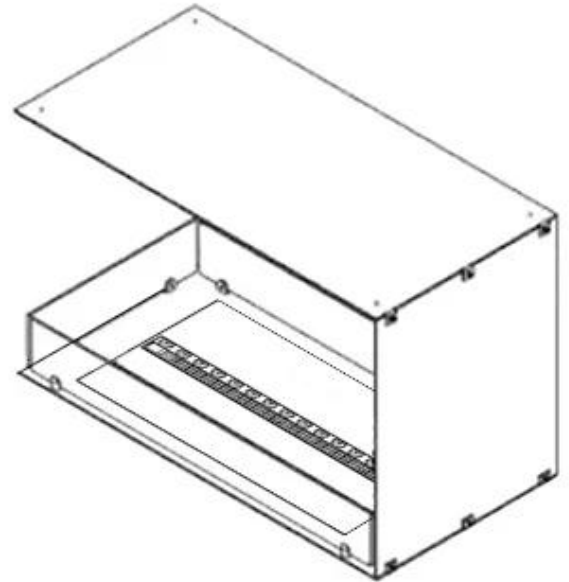

CACHFIRES

FOCO MYST ROOM DIVIDER 800

HYB-30-113

Foco Myst Room Divider 800 hybrid fireplace as a room divider in a home. Also available in 1000 and 1200 sizes.

TECHNICAL SPECIFICATIONS

Features

Adjustable flame	Yes
Control	Remote Control
Remote control	Yes (included)
Thermostat	No

Key Specifications

Product type	3-sided Built-in Opti-myst Fireplace
Brand	Foco
Use	Indoor
Warranty	2 years

Size & Weight

Length/Width	80 cm
Height	50 cm
Depth	40 cm
Weight	25 kg
Cable length	150 cm

Technical Specifications

Material	Steel
Colour	Black
Finish	Matte
Interior (colour/material)	Black
Decoration	Wood (Additional)
Glas included	Yes
Glass Height	15 cm

Installation Details

Required ventilation opening	210
Flue/Chimney	Not Required
Power requirements	Yes