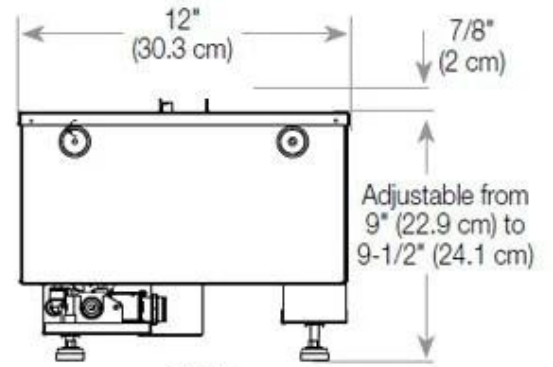

Key Specifications

Product type	3-sided Built-in Opti-myst Fireplace
Brand	Foco
Use	Indoor
Warranty	2 years

Size & Weight

Length/Width	80 cm
Height	50 cm
Depth	40 cm
Weight	25 kg
Cable length	150 cm

Technical Specifications

Material	Steel
Colour	Black
Finish	Matte
Interior (colour/material)	Black
Decoration	Wood (Additional)
Glas included	Yes
Glass Height	15 cm

Installation Details

Required ventilation opening	210
Flue/Chimney	Not Required
Power requirements	Yes

CASSETTE 500 MANUAL

TOP

FRONT

SIDE

CASSETTE 500 AUTOMATIC

TOP

FRONT

SIDE