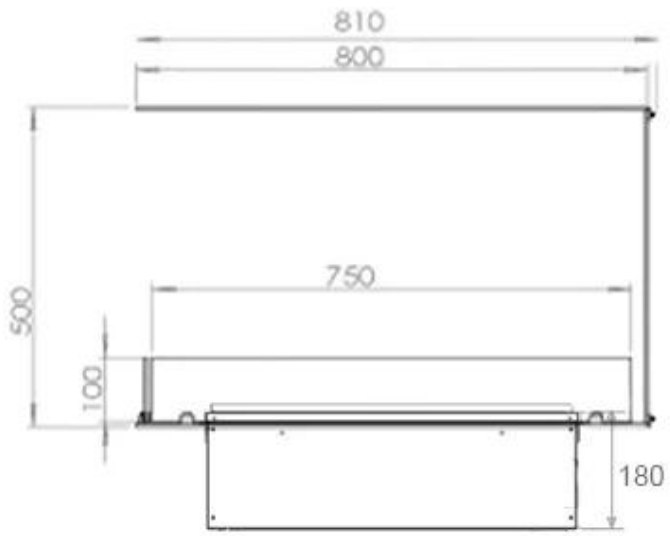

Key Specifications

Product type	3-sided Built-in Opti-myst Fireplace
Brand	Foco
Use	Indoor
Warranty	2 years

Size & Weight

Length/Width	80 cm
Height	50 cm
Depth	40 cm
Weight	25 kg
Cable length	150 cm

Technical Specifications

Material	Steel
Colour	Black
Finish	Matte
Interior (colour/material)	Black
Decoration	Wood (Additional)
Glas included	Yes
Glass Height	15 cm

Installation Details

Required ventilation opening	210
Flue/Chimney	Not Required
Power requirements	Yes