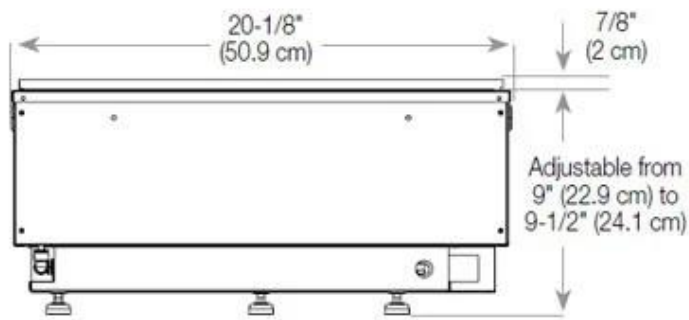

Key Specifications

Product type	3-sided Built-in Opti-myst Fireplace
Brand	Foco
Use	Indoor
Warranty	2 years

Size & Weight

Length/Width	80 cm
Height	50 cm
Depth	40 cm
Weight	25 kg
Cable length	150 cm

Technical Specifications

Material	Steel
Colour	Black
Finish	Matte
Interior (colour/material)	Black
Decoration	Wood (Additional)
Glas included	Yes
Glass Height	15 cm

Installation Details

Required ventilation opening	210
Flue/Chimney	Not Required
Power requirements	Yes

CASSETTE 500 MANUAL

TOP

FRONT

SIDE

CASSETTE 500 AUTOMATIC

TOP

FRONT

SIDE