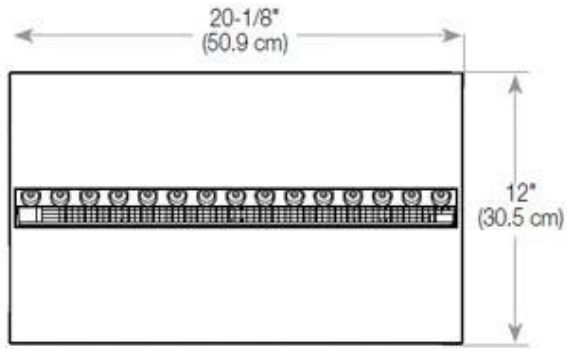

Material	Steel
Colour	Black
Finish	Matte
Interior (colour/material)	Black
Decoration	Wood (Additional)
Glas included	Yes
Glass Height	15 cm

Installation Details

Required ventilation opening	210
Flue/Chimney	Not Required
Power requirements	Yes

CASSETTE 500 MANUAL

TOP

FRONT

SIDE

CASSETTE 500 AUTOMATIC

TOP

FRONT

SIDE