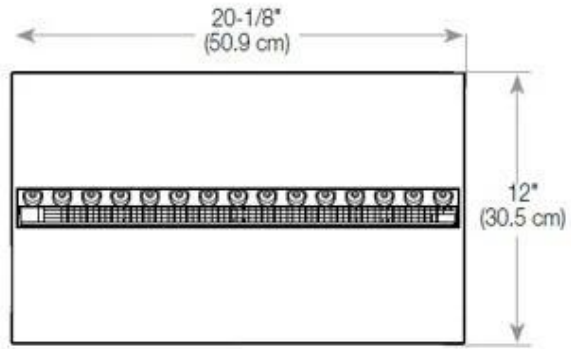

CASSETTE 500 MANUAL

TOP