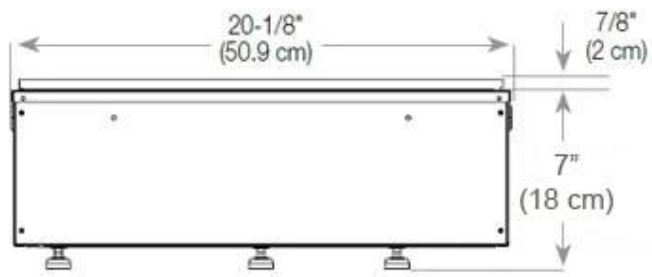

CASSETTE 500 MANUAL

FRONT