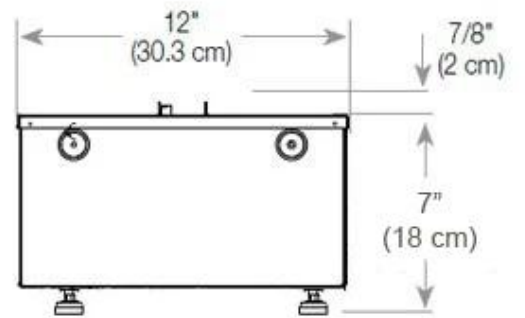

CASSETTE 500 MANUAL

SIDE