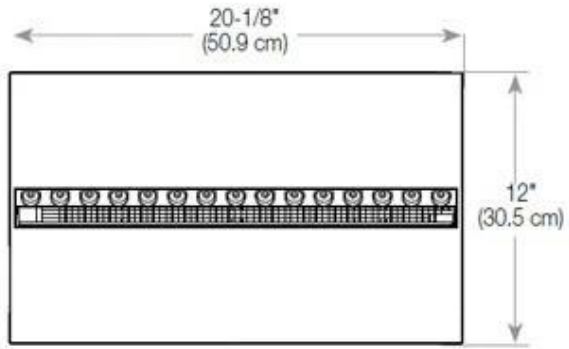

CASSETTE 500 MANUAL

TOP