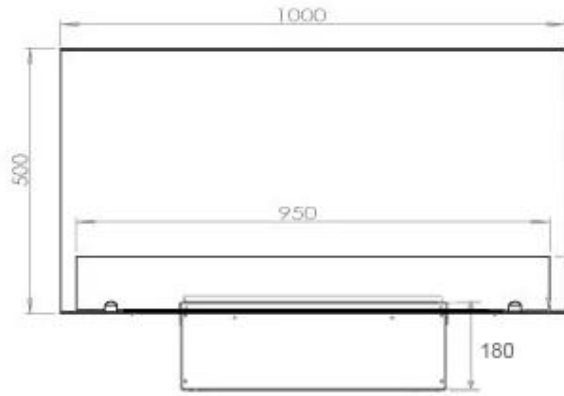

Key Specifications

Product type	3-sided Built-in Opti-myst Fireplace
Brand	Foco
Use	Indoor
Warranty	2 years

Size & Weight

Length/Width	100 cm
Height	50 cm
Depth	40 cm
Weight	30 kg
Cable length	150 cm

Technical Specifications

Material	Steel
Colour	Black
Finish	Matte
Interior (colour/material)	Black
Decoration	Wood (Additional)
Glas included	Yes
Glass Height	15 cm

Installation Details

Required ventilation opening	210
Flue/Chimney	Not Required
Power requirements	Yes