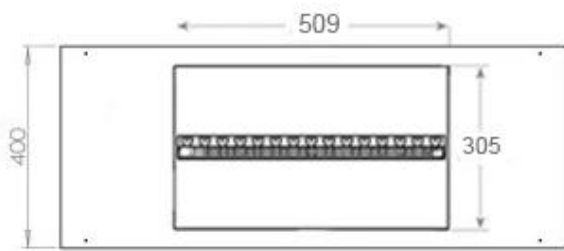

Key Specifications

Product type	3-sided Built-in Opti-myst Fireplace
Brand	Foco
Use	Indoor
Warranty	2 years

Size & Weight

Length/Width	100 cm
Height	50 cm
Depth	40 cm
Weight	30 kg
Cable length	150 cm

Technical Specifications

Material	Steel
Colour	Black
Finish	Matte
Interior (colour/material)	Black
Decoration	Wood (Additional)
Glas included	Yes
Glass Height	15 cm

Installation Details

Required ventilation opening	210
Flue/Chimney	Not Required
Power requirements	Yes