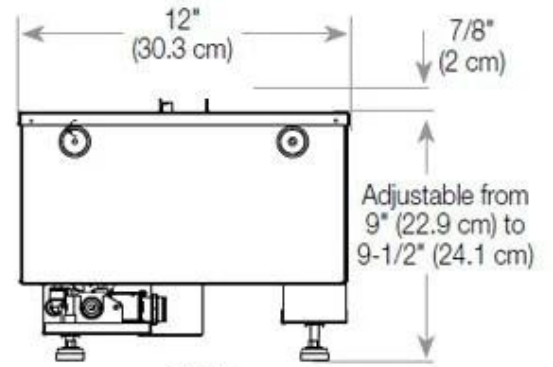

Key Specifications

Product type	3-sided Built-in Opti-myst Fireplace
Brand	Foco
Use	Indoor
Warranty	2 years

Size & Weight

Length/Width	100 cm
Height	50 cm
Depth	40 cm
Weight	30 kg
Cable length	150 cm

Technical Specifications

Material	Steel
Colour	Black
Finish	Matte
Interior (colour/material)	Black
Decoration	Wood (Additional)
Glas included	Yes
Glass Height	15 cm

Installation Details

Required ventilation opening	210
Flue/Chimney	Not Required
Power requirements	Yes

CASSETTE 500 MANUAL

TOP

FRONT

SIDE

CASSETTE 500 AUTOMATIC

TOP

FRONT

SIDE