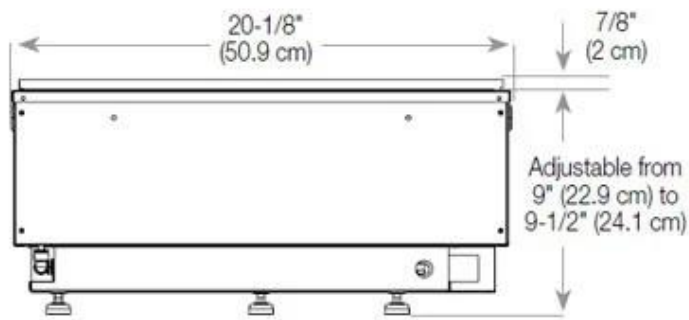

Key Specifications

Product type	3-sided Built-in Opti-myst Fireplace
Brand	Foco
Use	Indoor
Warranty	2 years

Size & Weight

Length/Width	100 cm
Height	50 cm
Depth	40 cm
Weight	30 kg
Cable length	150 cm

Technical Specifications

Material	Steel
Colour	Black
Finish	Matte
Interior (colour/material)	Black
Decoration	Wood (Additional)
Glas included	Yes
Glass Height	15 cm

Installation Details

Required ventilation opening	210
Flue/Chimney	Not Required
Power requirements	Yes

CASSETTE 500 MANUAL

TOP

FRONT

SIDE

CASSETTE 500 AUTOMATIC

TOP

FRONT

SIDE