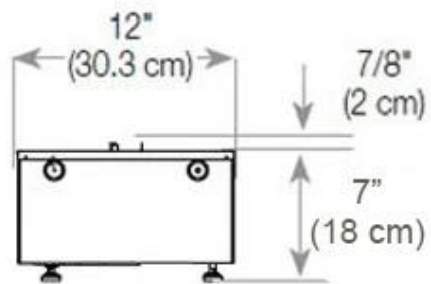

#### Size & Weight

Length/Width	120 cm
Height	50 cm
Depth	40 cm
Weight	35 kg
Cable lenght	150 cm

#### Material & Appearance

Material	Steel
Colour	Black
Finish	Matte
Interior (colour/material)	Black
Decoration	Wood (Additional)
Glas included	Yes
Glass Height	15 cm

#### Installation Details

---

Required ventilation opening	420
Flue/Chimney	Not Required
Power requirements	Yes

CASSETTE 100 AUTOMATIC

CASSETTE 1000 MANUAL

FRONT

SIDE