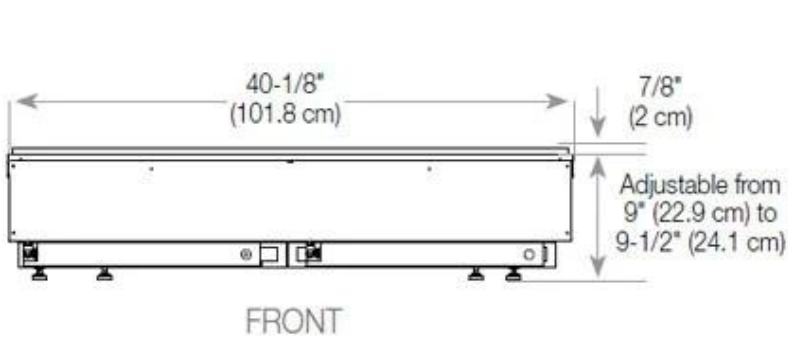

#### Size & Weight

Length/Width	120 cm
Height	50 cm
Depth	40 cm
Weight	35 kg
Cable lenght	150 cm

#### Material & Appearance

Material	Steel
Colour	Black
Finish	Matte
Interior (colour/material)	Black
Decoration	Wood (Additional)
Glas included	Yes
Glass Height	15 cm

#### Installation Details

---

Required ventilation opening	420
Flue/Chimney	Not Required
Power requirements	Yes

CASSETTE 100 AUTOMATIC

CASSETTE 1000 MANUAL

FRONT

SIDE