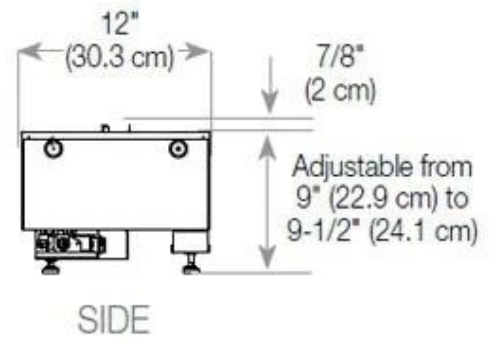

#### Size & Weight

Length/Width	120 cm
Height	50 cm
Depth	40 cm
Weight	35 kg
Cable lenght	150 cm

#### Material & Appearance

Material	Steel
Colour	Black
Finish	Matte
Interior (colour/material)	Black
Decoration	Wood (Additional)
Glas included	Yes
Glass Height	15 cm

#### Installation Details

---

Required ventilation opening	420
Flue/Chimney	Not Required
Power requirements	Yes

CASSETTE 100 AUTOMATIC

CASSETTE 1000 MANUAL

FRONT

SIDE