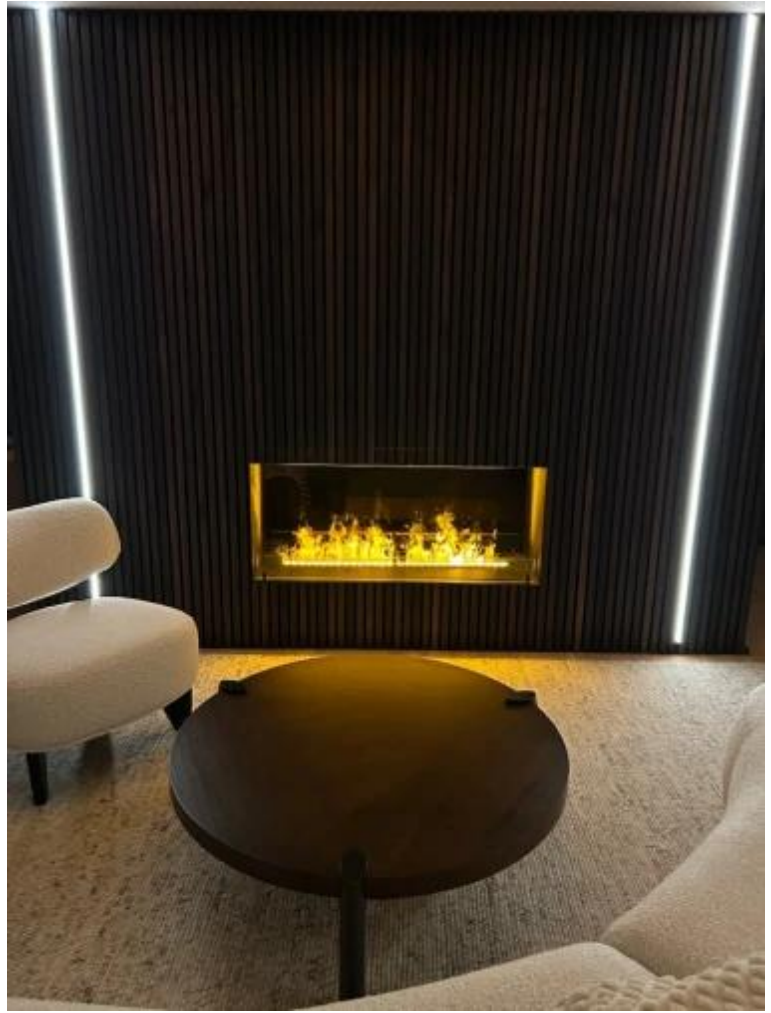

Required ventilation opening	420
Flue/Chimney	Not Required
Power requirements	Yes