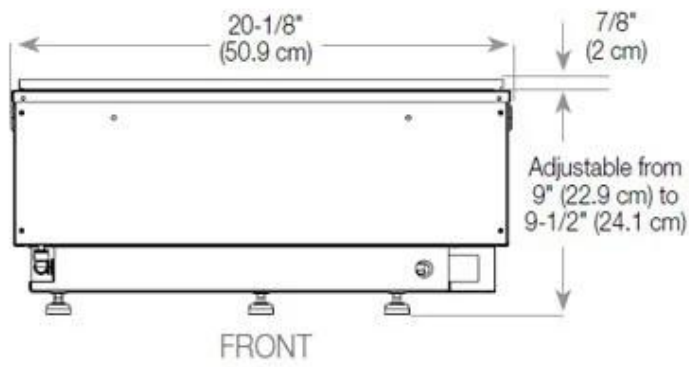

CASSETTE 500 AUTOMATIC