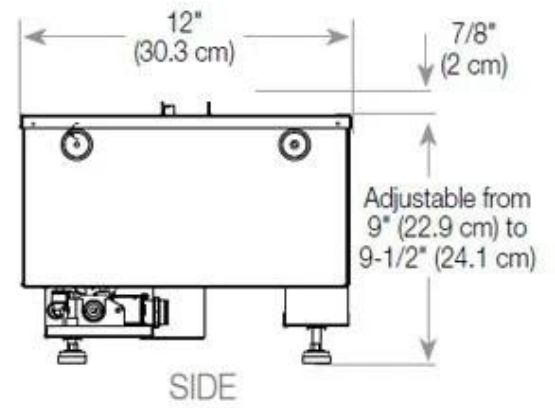

CASSETTE 500 AUTOMATIC