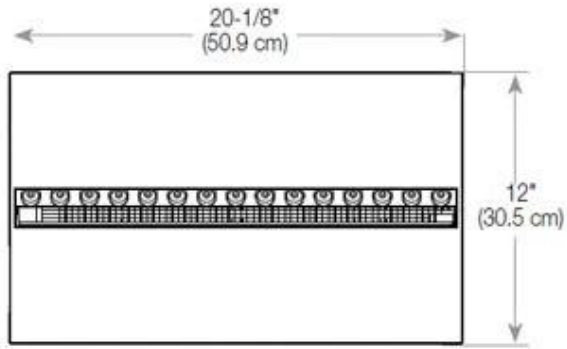

CASSETTE 500 AUTOMATIC