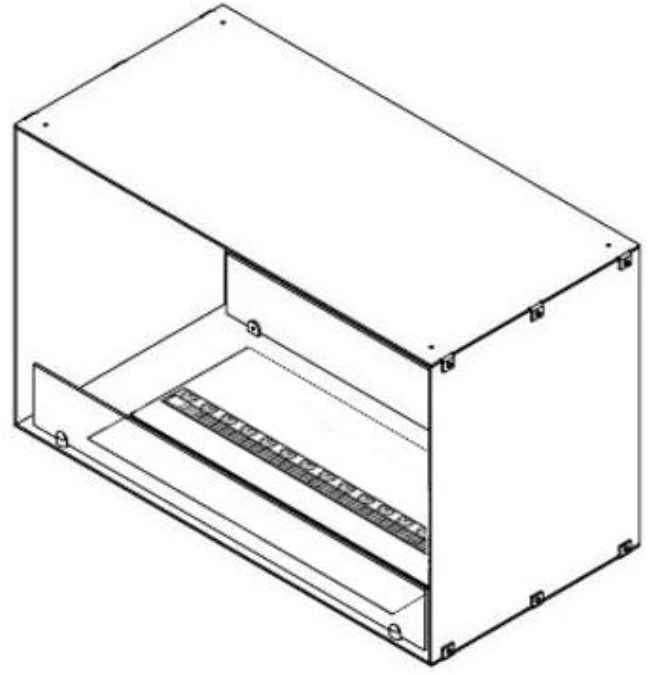

Product type	See-through Built-in Opti-myst Fireplace
Brand	Foco
Use	Indoor
Warranty	2 years

Size & Weight

Length/Width	80 cm
Height	50 cm
Depth	40 cm
Weight	25 kg
Cable length	150 cm

Technical Specifications

Burner Model	Dimplex Optimyst Cassette 500
Fuel	Water & Electricity
Burning time up to	10 hours
Capacity	2 Litres
Flame colours	1 colours
Heat output (max)	No heat kW
Consumption	220 L/h

Material & Appearance

Material	Steel
Colour	Black
Finish	Matte
Interior (colour/material)	Black
Decoration	Wood (Additional)
Glas included	Yes
Glass Height	15 cm

Installation Details

Required ventilation opening	210
Flue/Chimney	Not Required
Power requirements	Yes