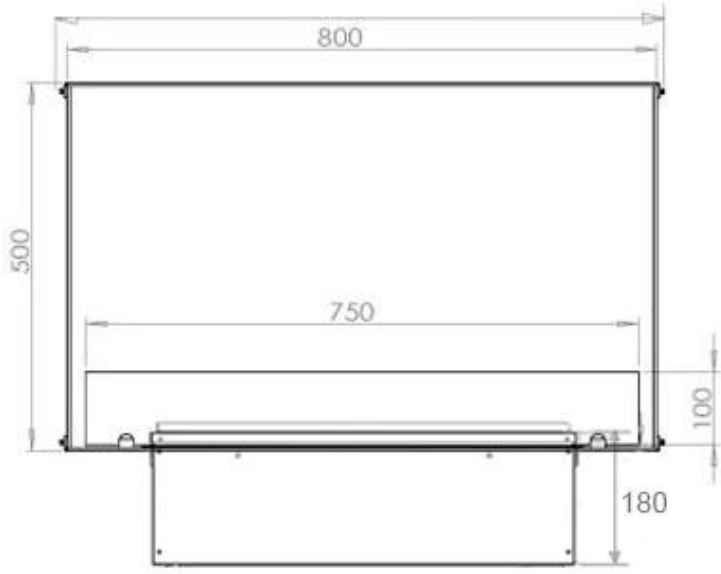

Product type	See-through Built-in Opti-myst Fireplace
Brand	Foco
Use	Indoor
Warranty	2 years

Size & Weight

Length/Width	80 cm
Height	50 cm
Depth	40 cm
Weight	25 kg
Cable length	150 cm

Technical Specifications

Material	Steel
Colour	Black
Finish	Matte
Interior (colour/material)	Black
Decoration	Wood (Additional)
Glas included	Yes
Glass Height	15 cm

Installation Details

Required ventilation opening	210
Flue/Chimney	Not Required
Power requirements	Yes