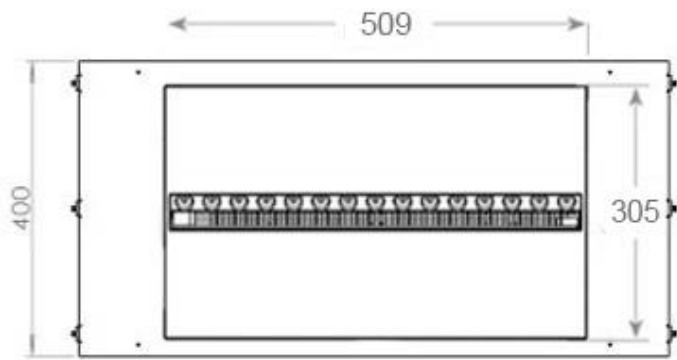

Product type	See-through Built-in Opti-myst Fireplace
Brand	Foco
Use	Indoor
Warranty	2 years

Size & Weight

Length/Width	80 cm
Height	50 cm
Depth	40 cm
Weight	25 kg
Cable length	150 cm

Technical Specifications

Material	Steel
Colour	Black
Finish	Matte
Interior (colour/material)	Black
Decoration	Wood (Additional)
Glas included	Yes
Glass Height	15 cm

Installation Details

Required ventilation opening	210
Flue/Chimney	Not Required
Power requirements	Yes