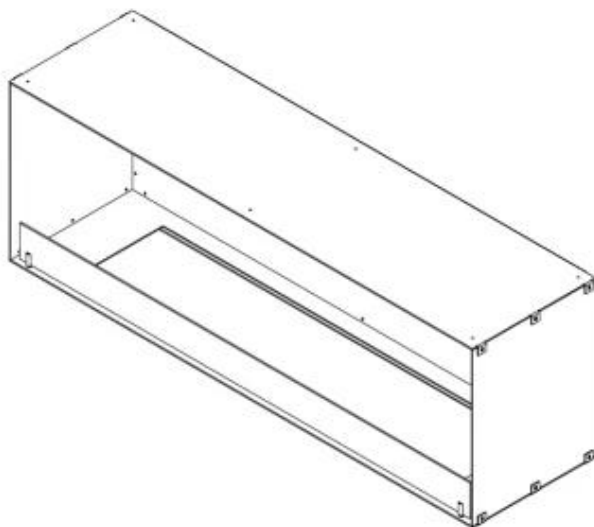

Foco One 1500 - Automatic Burner