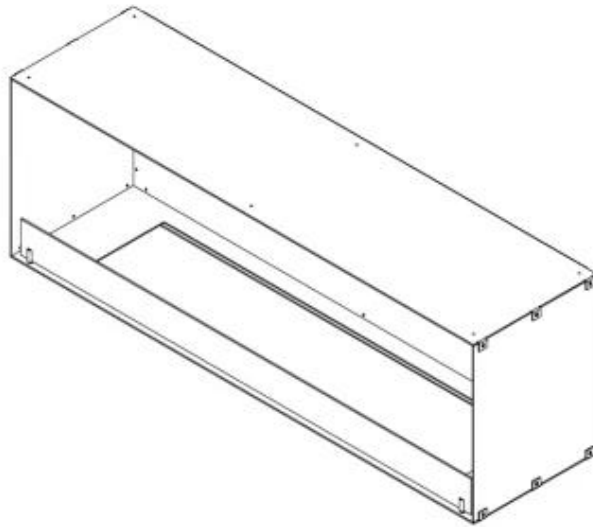

CACHFIRES

FOCO ONE 1500

BIO-30-148

Foco One 1500 is a 150 cm wide bioethanol fireplace, ideal for installation under a TV, offering a front view of the flames. This model is ideal for installation under a TV. As a standard, the Foco One 1500 comes with two manual burners but can be upgraded to various remote-controlled burners offering premium features. The fireplace is made of 4 mm thick black powder-coated stainless steel and has a tempered glass panel at the front that protects the flames, ensuring a safe environment.

Size

Length/Width	150 cm
Height	50 cm
Depth	40 cm
Weight	60 kg

Appearance

Material	Steel
Steel Thickness	4 mm
Colour	Black
Glas included	Yes

Foco One 1500 - Automatic Burner

Foco One 1500 - Manual Burner

TECHNICAL DRAWING