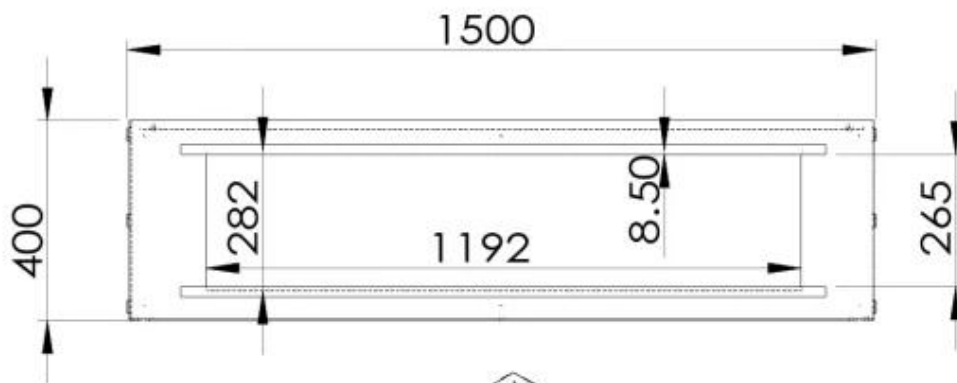

Size

Length/Width	150 cm
Height	50 cm
Depth	40 cm
Weight	60 kg

Appearance

Material	Steel
Steel Thickness	4 mm
Colour	Black
Glas included	Yes

Foco One 1500 - Automatic Burner

Foco One 1500 - Manual Burner

TECHNICAL DRAWING