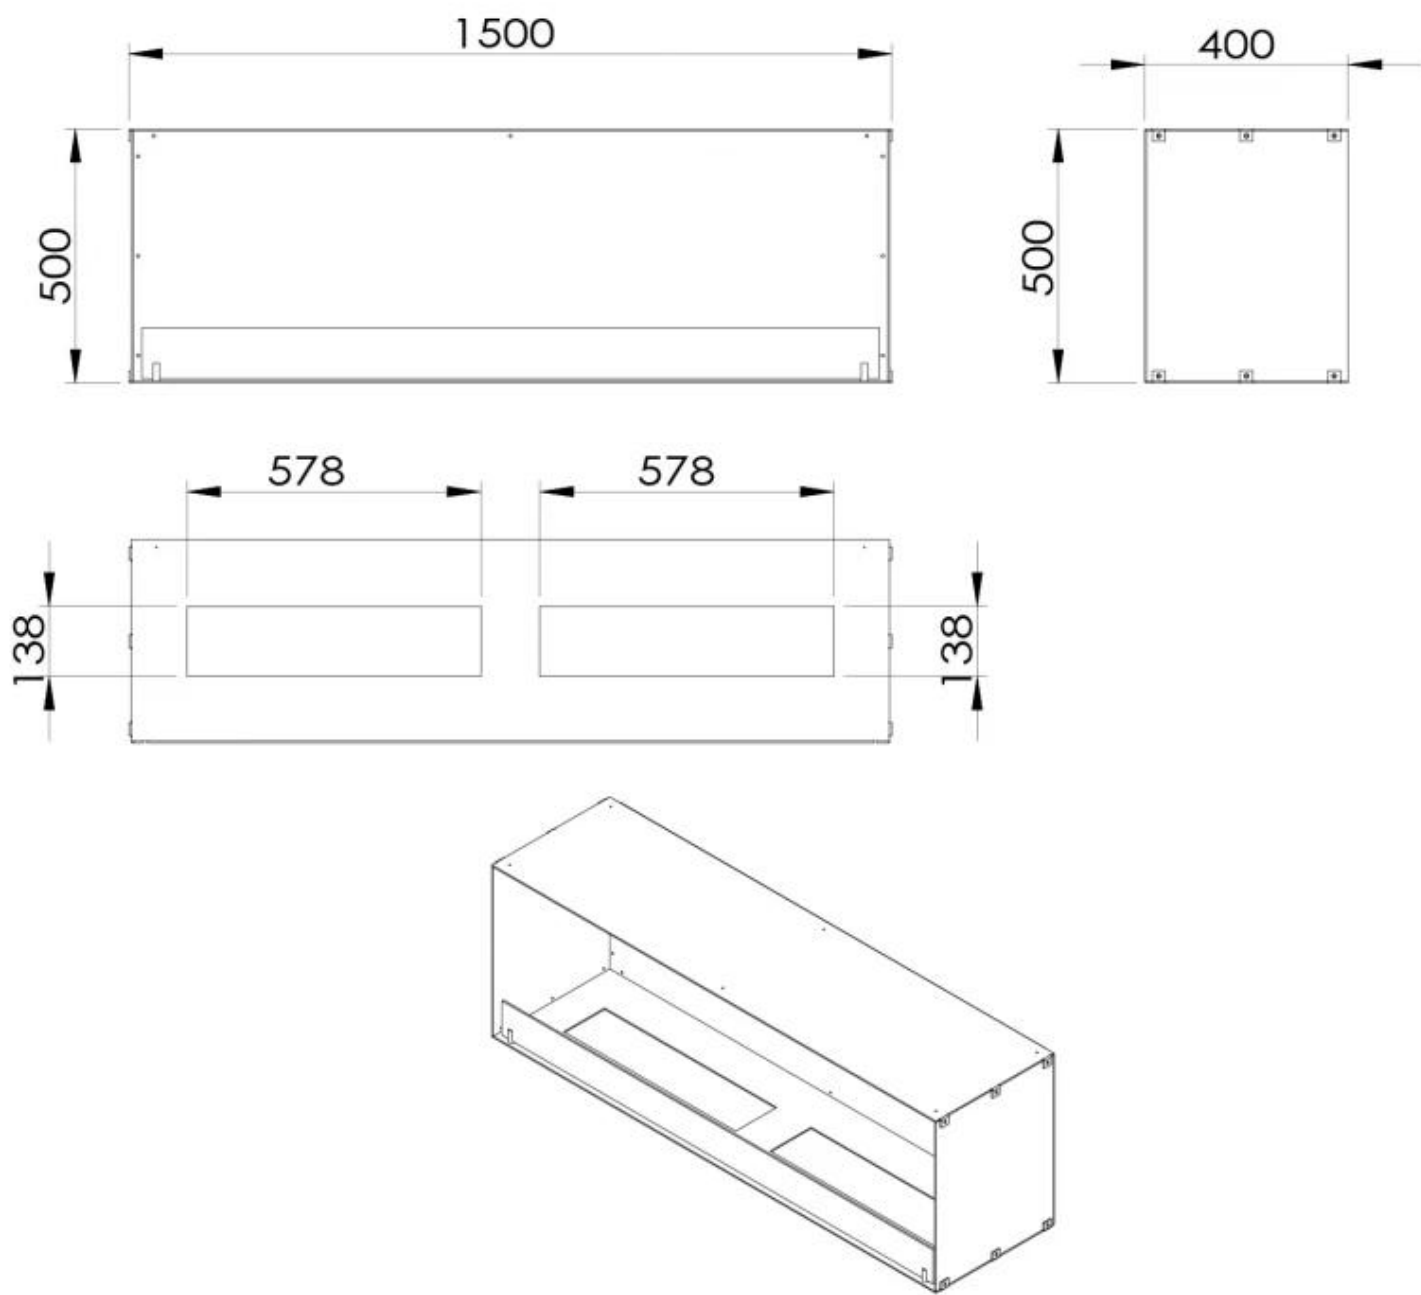

Size

Length/Width	150 cm
Height	50 cm
Depth	40 cm
Weight	60 kg

Appearance

Material	Steel
Steel Thickness	4 mm
Colour	Black
Glas included	Yes

Foco One 1500 - Automatic Burner

Foco One 1500 - Manual Burner

TECHNICAL DRAWING