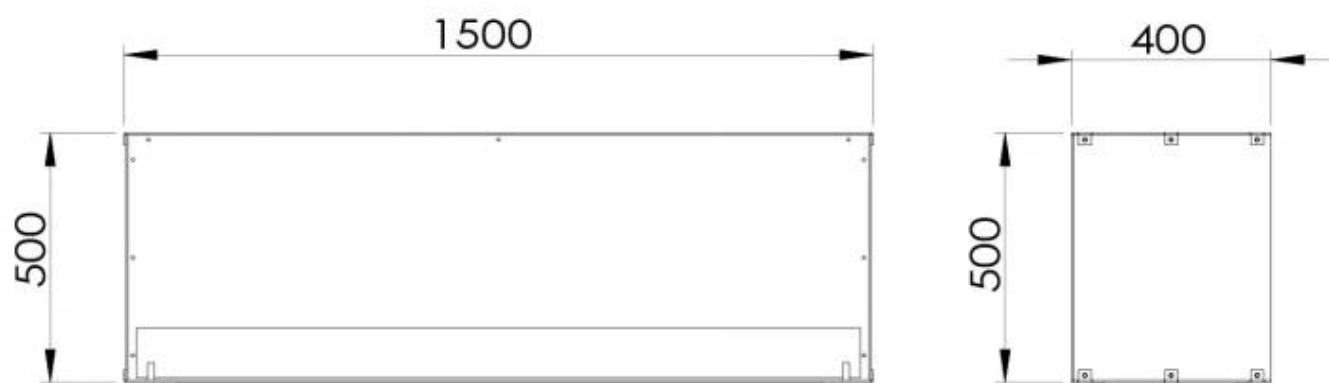

Foco One 1500 - Automatic Burner