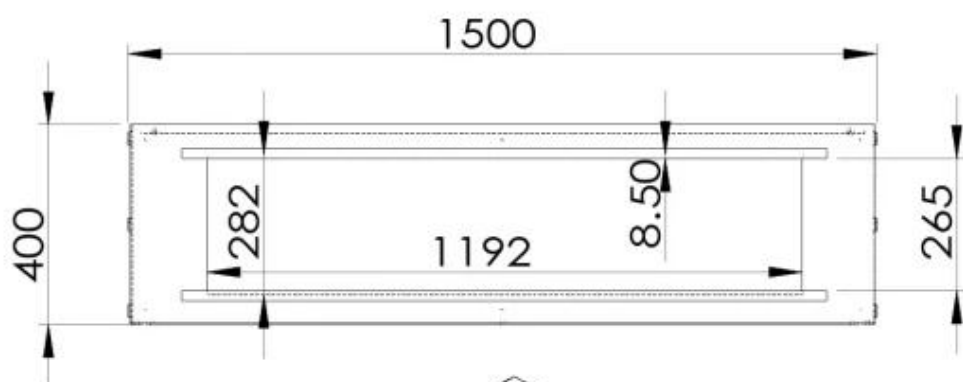

Foco One 1500 - Automatic Burner