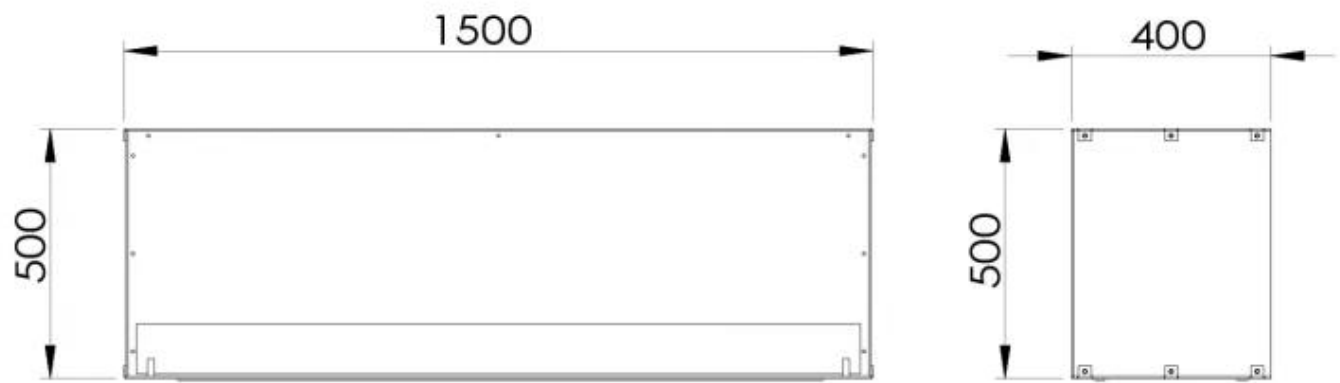

Size

Length/Width	150 cm
Height	50 cm
Depth	40 cm
Weight	60 kg

Appearance

Material	Steel
Steel Thickness	4 mm
Colour	Black
Glas included	Yes

Foco One 1500 - Automatic Burner

Foco One 1500 - Manual Burner

TECHNICAL DRAWING