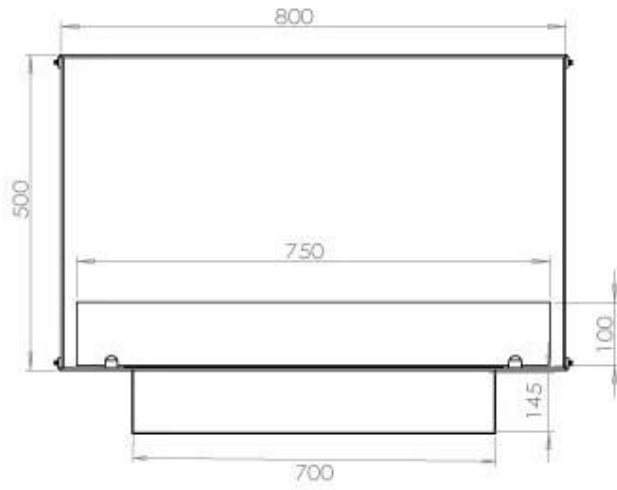

TECHNICAL SPECIFICATIONS

Burner - Features

Control	Remote Control
Control	Automatic
Control	Manual
Minimum room size	70 cubic metres
Adjustable flame	Yes
Burner Model	3.5 Litre Superior
Flame length	45 cm
Burning time up to	7.5 hours
Remote control	Additional purchase
Power requirements	No
Power requirements	Yes
Heat output (max)	3,2 kW
Consumption	0.46 L/h

Size

Length/Width	80 cm
Height	50 cm
Depth	40 cm

Automatic burner 700

PrimeFire 700

Superior Manual 600