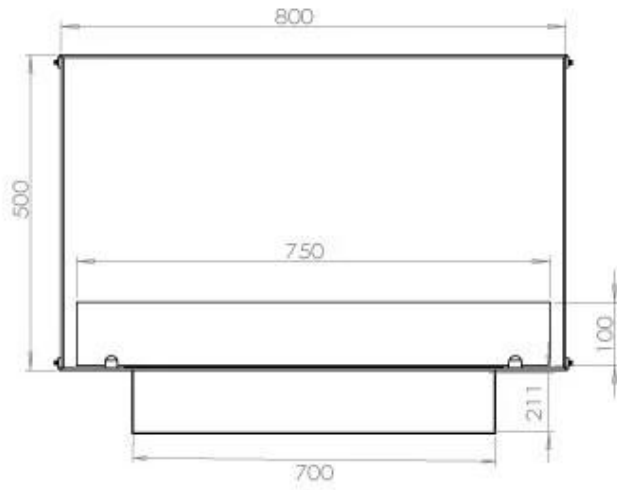

TECHNICAL SPECIFICATIONS

Burner - Features

Control	Remote Control
Control	Automatic
Control	Manual
Minimum room size	70 cubic metres
Adjustable flame	Yes
Burner Model	3.5 Litre Superior
Flame length	45 cm
Burning time up to	7.5 hours
Remote control	Additional purchase
Power requirements	No
Power requirements	Yes
Heat output (max)	3,2 kW
Consumption	0.46 L/h

Size

Length/Width	80 cm
Height	50 cm
Depth	40 cm

Automatic burner 700

PrimeFire 700

Superior Manual 600