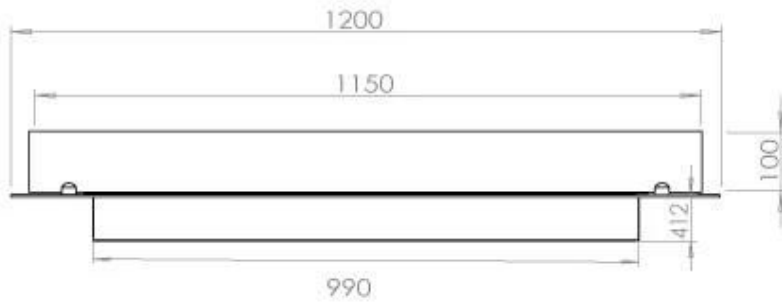

TECHNICAL SPECIFICATIONS

Burner - Features

Adjustable flame	Yes
Control	Remote Control
Control	Automatic
Control	Manual
Minimum room size	90 cubic metres
Burner Model	5 Litre Superior
Flame length	85 cm
Remote control	Additional purchase
Burning time up to	6 hours
Power requirements	No
Power requirements	Yes
Heat output (max)	6,2 kW
Consumption	0.87 L/h

Appearance

Material	Steel
Steel Thickness	4 mm
Colour	Black
Glas included	Yes

Type

Fuel	Bioethanol
Product type	4-sided built-in bioethanol fireplace
Brand	Foco
Flue/Chimney	Not Required
Use	Indoor
Flame view	44,1
Warranty	2 years
Recommended air change rate	1

Size

Length/Width	120 cm
Depth	40 cm
Weight	20 kg

FLA 3+ 990 mm

FLA 3 990 mm

Automatic burner 1000

PrimeFire 1000

Superior Manual 1000