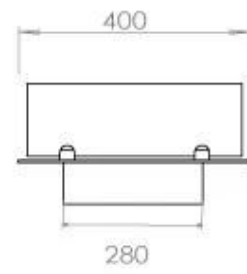

Appearance

Material	Steel
Steel Thickness	4 mm
Colour	Black
Glas included	Yes

Type

Fuel	Bioethanol
Product type	4-sided built-in bioethanol fireplace
Brand	Foco
Flue/Chimney	Not Required
Use	Indoor
Flame view	44,1
Warranty	2 years
Recommended air change rate	1

Size

Length/Width	120 cm
Depth	40 cm
Weight	20 kg

FLA 3+ 990 mm

FLA 3 990 mm

Automatic burner 1000

PrimeFire 1000

Superior Manual 1000