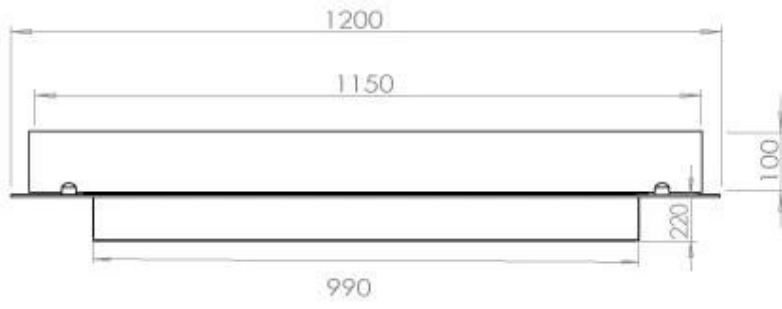

Appearance

Material	Steel
Steel Thickness	4 mm
Colour	Black
Glas included	Yes

Type

Fuel	Bioethanol
Product type	4-sided built-in bioethanol fireplace
Brand	Foco
Flue/Chimney	Not Required
Use	Indoor
Flame view	44,1
Warranty	2 years
Recommended air change rate	1

Size

Length/Width	120 cm
Depth	40 cm
Weight	20 kg

FLA 3+ 990 mm

FLA 3 990 mm

Automatic burner 1000

PrimeFire 1000

Superior Manual 1000