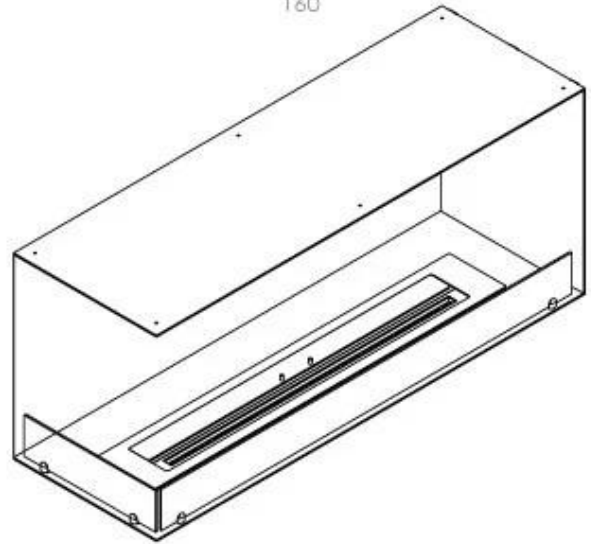

Superior Manual