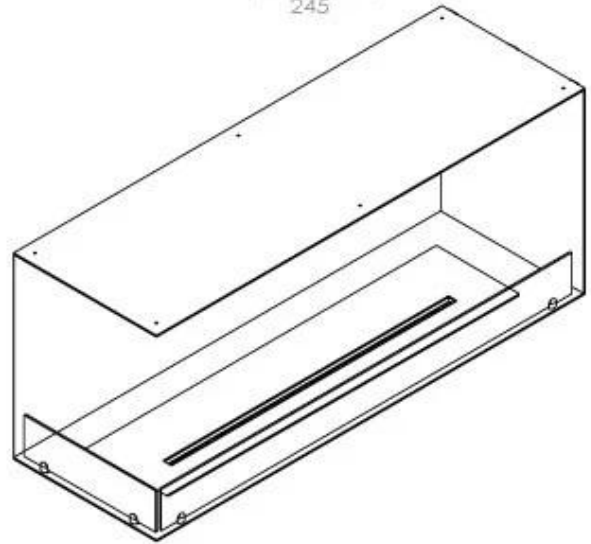

PrimeFire 1000