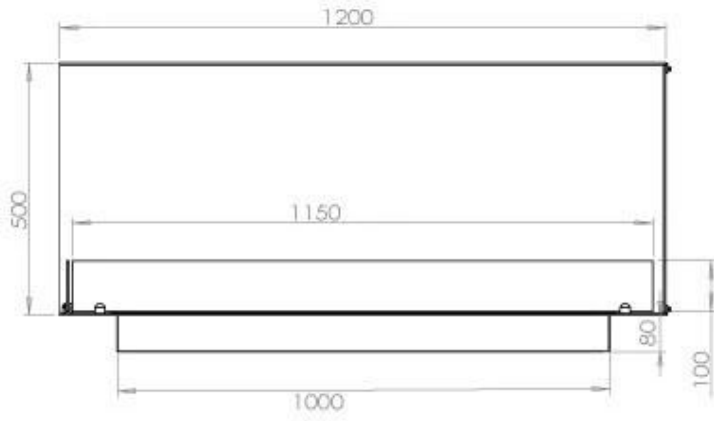

Superior Manual