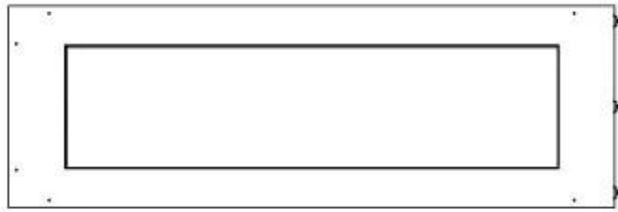

Automatic burner 1000