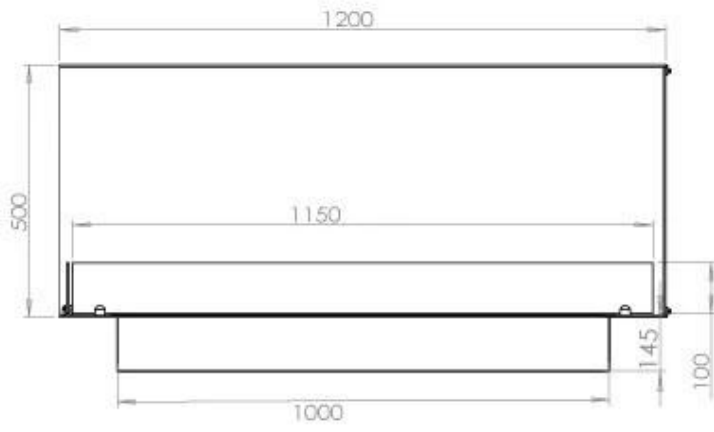

PrimeFire 1000