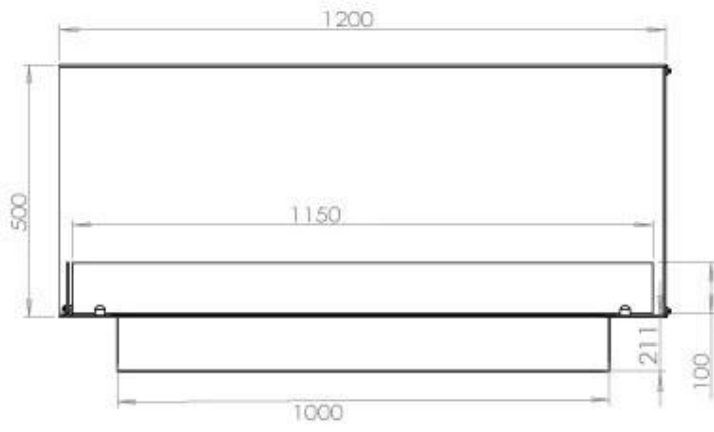

Automatic burner 1000