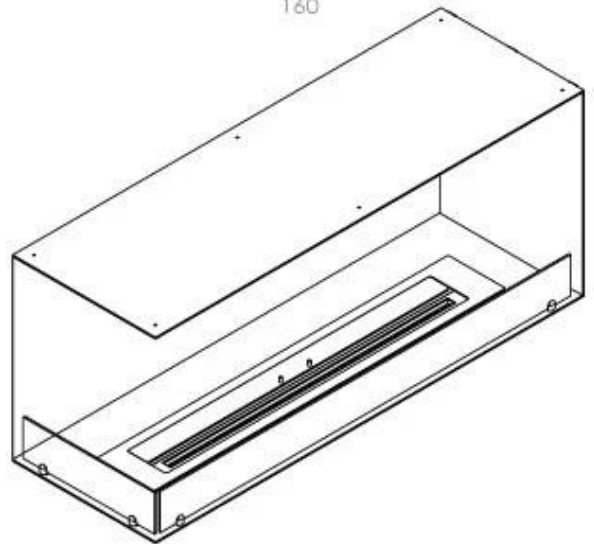

Superior Manual