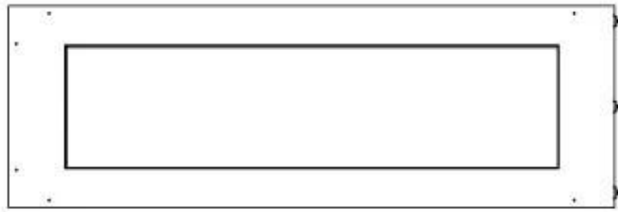

PrimeFire 1000