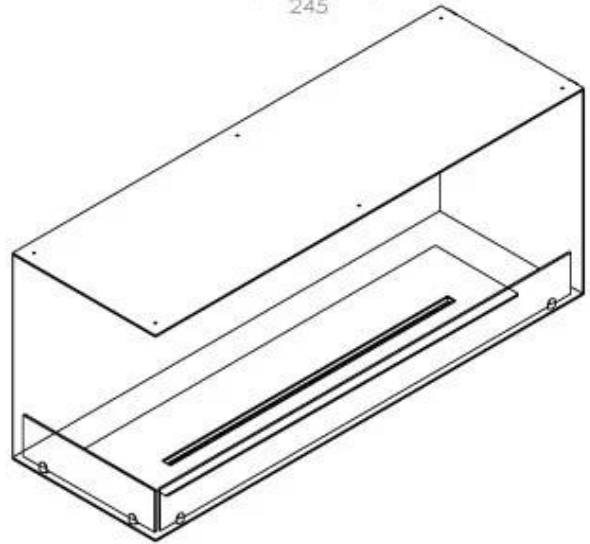

Automatic burner 1000