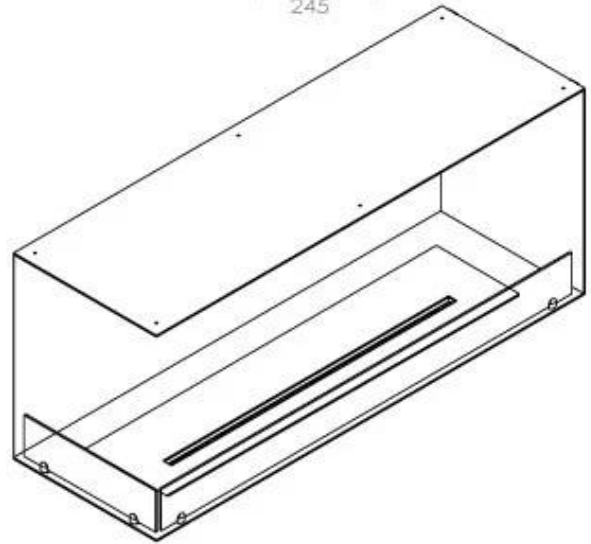

Automatic burner 1000