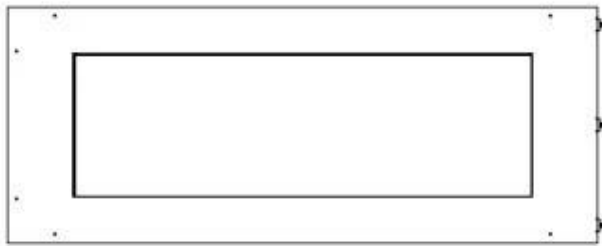

Appearance

Material	Steel
Steel Thickness	4 mm
Colour	Black
Glas included	Yes

Superior Manual

PrimeFire 700

Automatic burner 700

FLA 3 790 mm

FLA 3+ 790 mm