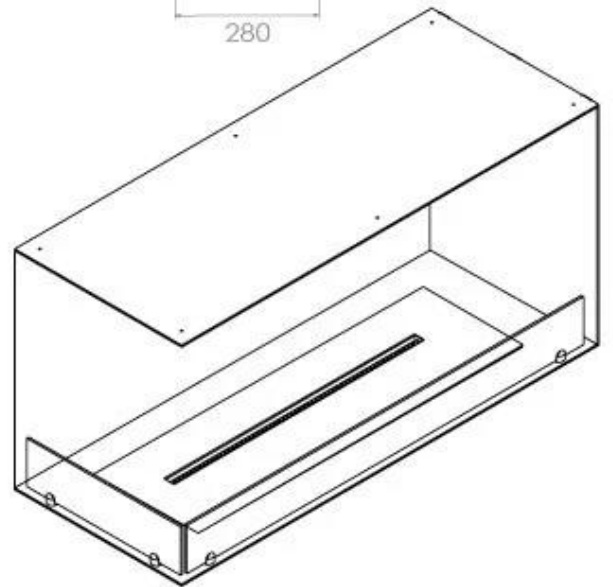

Type

Flue/chimney	Not Required
Recommended air change rate	1
Producttype	See-through Built-in Bioethanol Fireplace
Brand	Foco
Fuel	Bioethanol
Use	Indoor
Flame view	Left side
Warranty	2 years

Size

Length/Width	100 cm
Height	50 cm
Depth	40 cm
Weight	30 kg

Appearance

Material	Steel
Steel Thickness	4 mm
Colour	Black
Glas included	Yes

Superior Manual

PrimeFire 700

Automatic burner 700

FLA 3 790 mm

FLA 3+ 790 mm