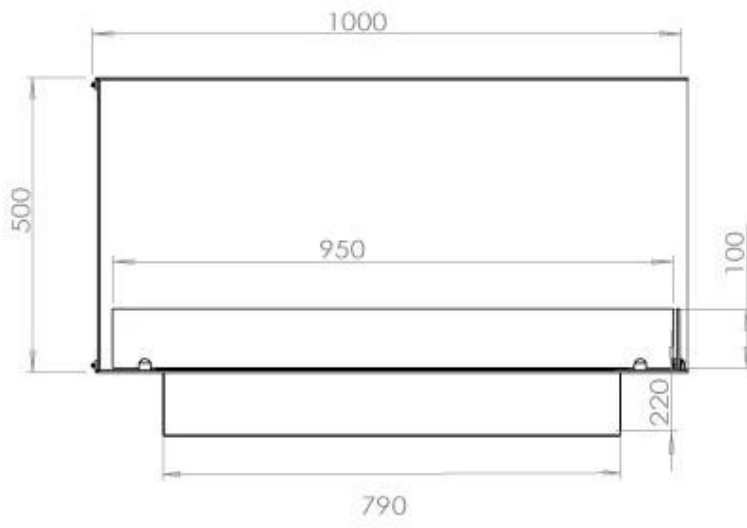

TECHNICAL SPECIFICATIONS

Burner - Features

Control	Remote Control
Control	Automatic
Control	Manual
Adjustable flame	Yes
Minimum room size	80 cubic metres
Flame length	60 cm
Burner Model	4 Litre Superior
Remote control	Additional purchase
Burning time up to	6.5 hours
Power requirements	No
Power requirements	Yes
Heat output (max)	4,4 kW
Consumption	0.87 L/h

Size

Length/Width	100 cm
Height	50 cm
Depth	40 cm
Weight	30 kg

Appearance

Material	Steel
Steel Thickness	4 mm
Colour	Black
Glas included	Yes

Type

Product type	See-through Built-in Bioethanol Fireplace
Fuel	Bioethanol
Brand	Foco
Flue/Chimney	Not Required
Use	Indoor
Flame view	Left side
Warranty	2 years
Recommended air change rate	1

Superior Manual

PrimeFire 700

Automatic burner 700

FLA 3 790 mm

FLA 3+ 790 mm