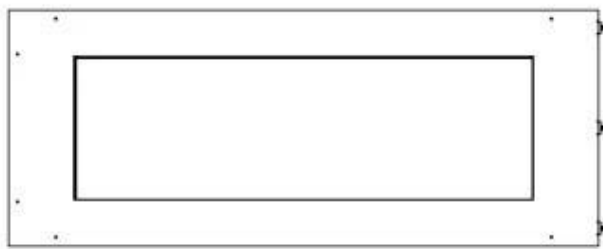

Automatic burner 700