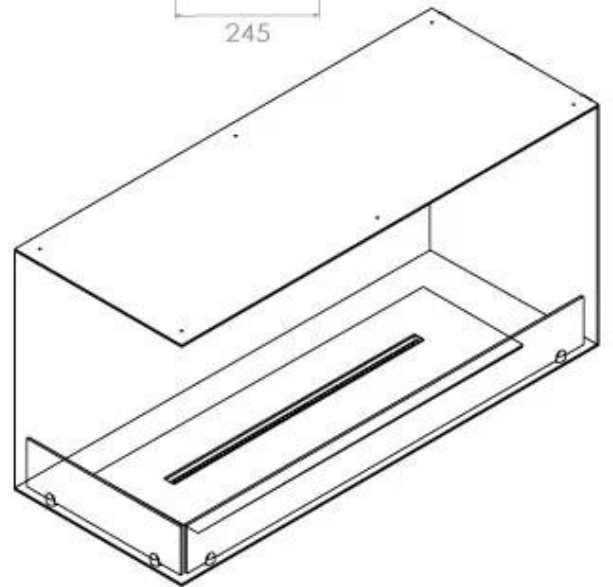

Type

Flue/chimney	Not Required
Recommended air change rate	1
Producttype	See-through Built-in Bioethanol Fireplace
Brand	Foco
Fuel	Bioethanol
Use	Indoor
Flame view	Left side
Warranty	2 years

Size

Length/Width	100 cm
Height	50 cm
Depth	40 cm
Weight	30 kg

Appearance

Material	Steel
Steel Thickness	4 mm
Colour	Black
Glas included	Yes

Superior Manual

PrimeFire 700

Automatic burner 700

FLA 3 790 mm

FLA 3+ 790 mm