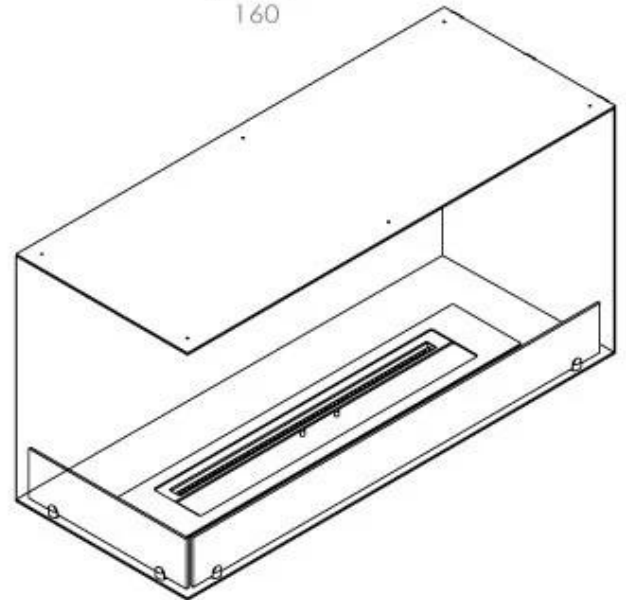

Superior Manual