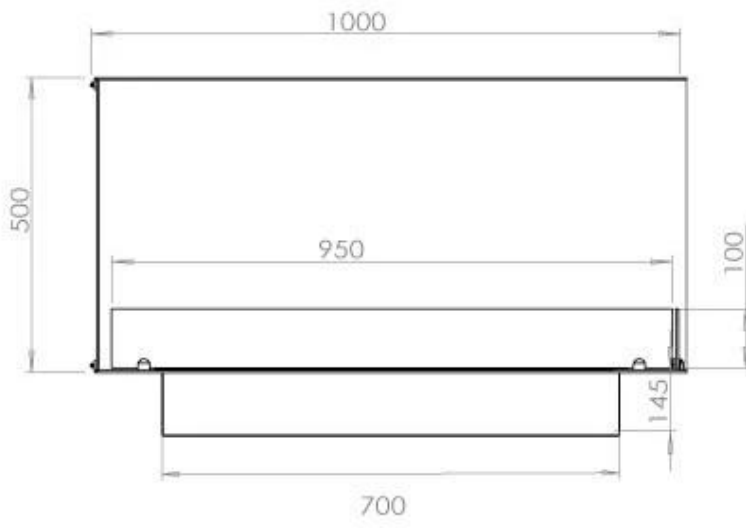

PrimeFire 700