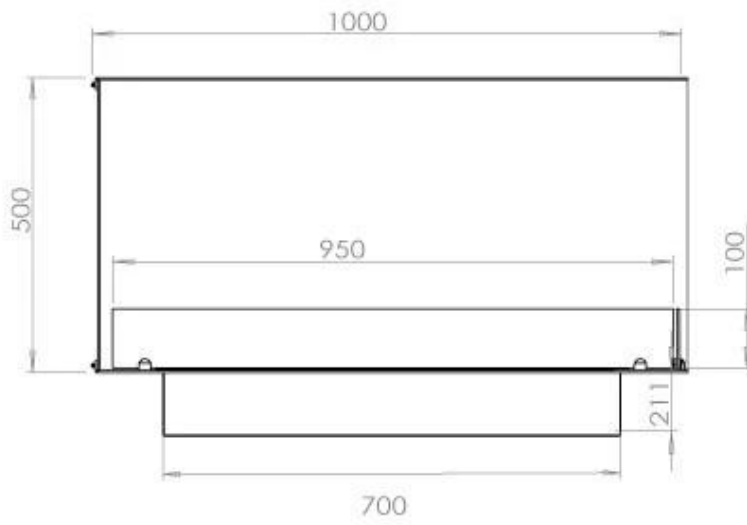

TECHNICAL SPECIFICATIONS

Burner - Features

Burn time	6.5 hours
Minimum room size	80 m ³
Burner type	4 Litre Superior
Flame length	60 cm
Heat output (max)	4,4 kW
Control	Remote Control
Control	Automatic
Control	Manual
Remote control	Yes (add-on)
Requires electricity	No
Requires electricity	Yes
Adjustable flame	Yes
Usage	0.87 L/h

Type

Flue/chimney	Not Required
Recommended air change rate	1
Producttype	See-through Built-in Bioethanol Fireplace
Brand	Foco
Fuel	Bioethanol
Use	Indoor
Flame view	Left side
Warranty	2 years

Size

Length/Width	100 cm
Height	50 cm
Depth	40 cm
Weight	30 kg

Appearance

Material	Steel
Steel Thickness	4 mm
Colour	Black
Glas included	Yes

Superior Manual

PrimeFire 700

Automatic burner 700

FLA 3 790 mm

FLA 3+ 790 mm