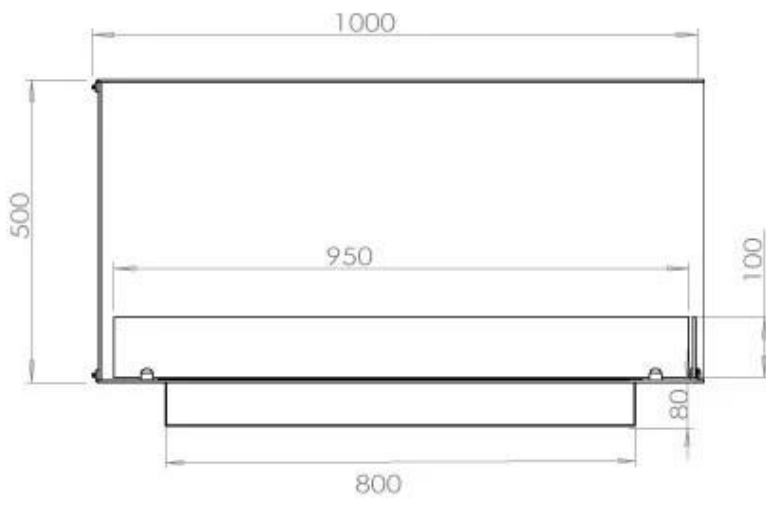

TECHNICAL SPECIFICATIONS

Burner - Features

Burn time	6.5 hours
Minimum room size	80 m ³
Burner type	4 Litre Superior
Flame length	60 cm
Heat output (max)	4,4 kW
Control	Remote Control
Control	Automatic
Control	Manual
Remote control	Yes (add-on)
Requires electricity	No
Requires electricity	Yes
Adjustable flame	Yes
Usage	0.87 L/h

Type

Flue/chimney	Not Required
Recommended air change rate	1
Producttype	See-through Built-in Bioethanol Fireplace
Brand	Foco
Fuel	Bioethanol
Use	Indoor
Flame view	Left side
Warranty	2 years

Size

Length/Width	100 cm
Height	50 cm
Depth	40 cm
Weight	30 kg

Appearance

Material	Steel
Steel Thickness	4 mm
Colour	Black
Glas included	Yes

Superior Manual

PrimeFire 700

Automatic burner 700

FLA 3 790 mm

FLA 3+ 790 mm