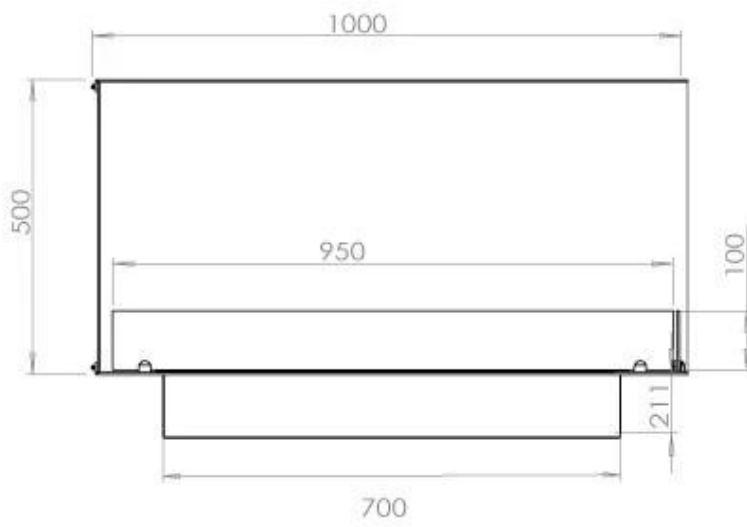

Automatic burner 700