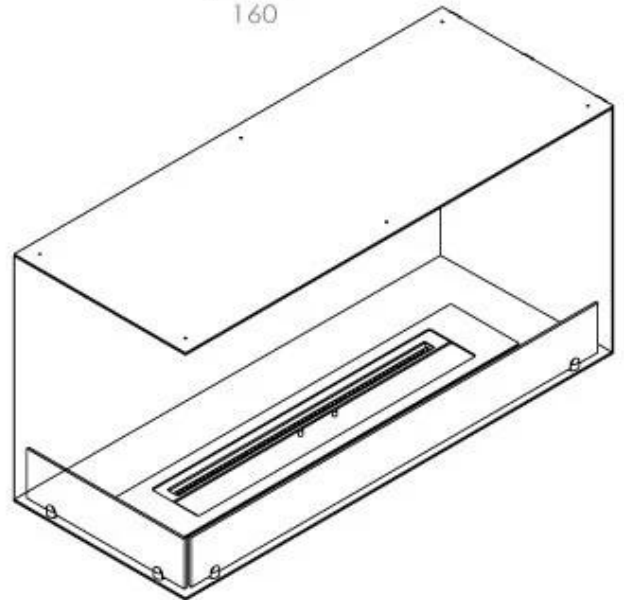

Type

Flue/chimney	Not Required
Recommended air change rate	1
Producttype	See-through Built-in Bioethanol Fireplace
Brand	Foco
Fuel	Bioethanol
Use	Indoor
Flame view	Left side
Warranty	2 years

Size

Length/Width	100 cm
Height	50 cm
Depth	40 cm
Weight	30 kg

Appearance

Material	Steel
Steel Thickness	4 mm
Colour	Black
Glas included	Yes

Superior Manual

PrimeFire 700

Automatic burner 700

FLA 3 790 mm

FLA 3+ 790 mm