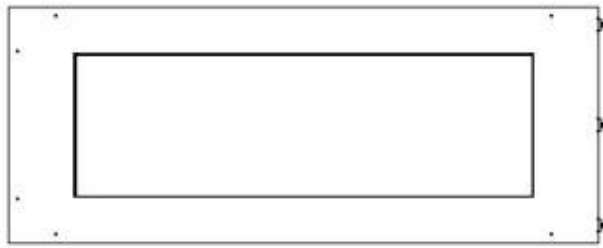

Appearance

Material	Steel
Steel Thickness	4 mm
Colour	Black
Glas included	Yes

Superior Manual

PrimeFire 700

Automatic burner 700

FLA 3 790 mm

FLA 3+ 790 mm