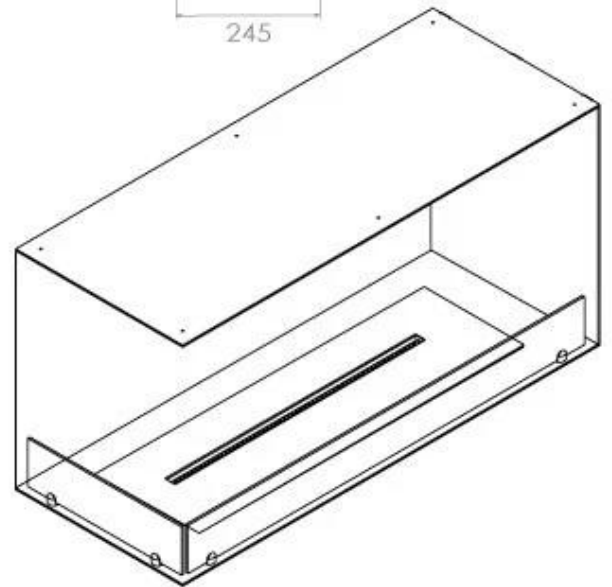

Automatic burner 700