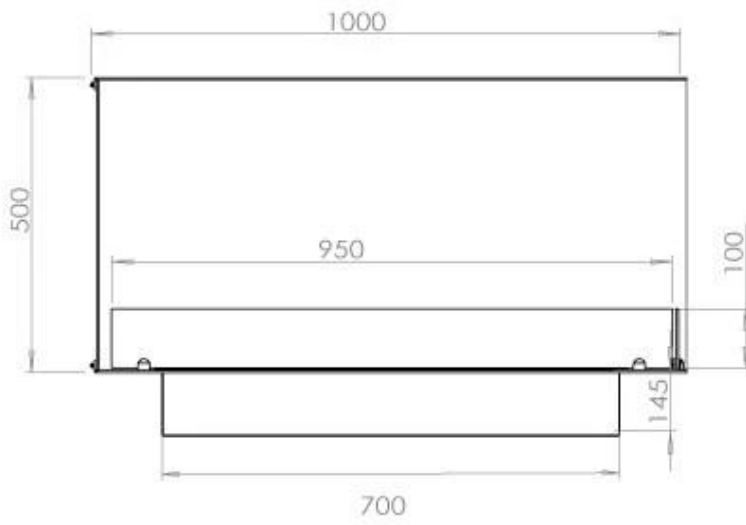

TECHNICAL SPECIFICATIONS

Burner - Features

Burn time	6.5 hours
Minimum room size	80 m ³
Burner type	4 Litre Superior
Flame length	60 cm
Heat output (max)	4,4 kW
Control	Remote Control
Control	Automatic
Control	Manual
Remote control	Yes (add-on)
Requires electricity	No
Requires electricity	Yes
Adjustable flame	Yes
Usage	0.87 L/h

Type

Flue/chimney	Not Required
Recommended air change rate	1
Producttype	See-through Built-in Bioethanol Fireplace
Brand	Foco
Fuel	Bioethanol
Use	Indoor
Flame view	Left side
Warranty	2 years

Size

Length/Width	100 cm
Height	50 cm
Depth	40 cm
Weight	30 kg

Appearance

Material	Steel
Steel Thickness	4 mm
Colour	Black
Glas included	Yes

Superior Manual

PrimeFire 700

Automatic burner 700

FLA 3 790 mm

FLA 3+ 790 mm