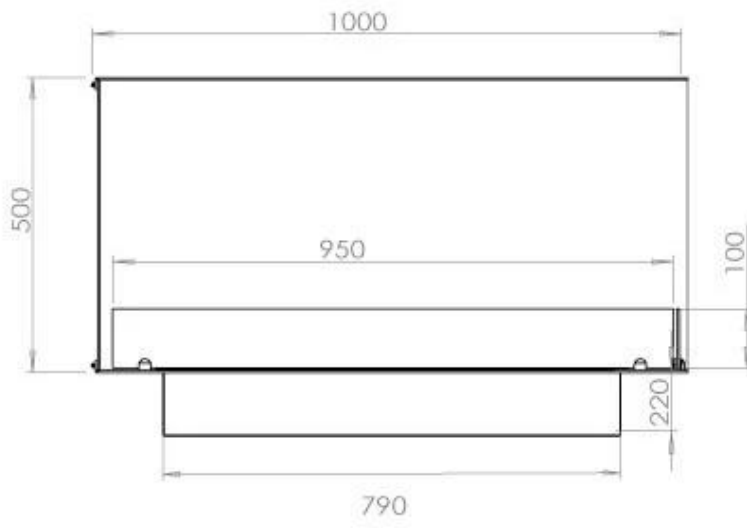

TECHNICAL SPECIFICATIONS

Burner - Features

Burn time	6.5 hours
Minimum room size	80 m ³
Burner type	4 Litre Superior
Flame length	60 cm
Heat output (max)	4,4 kW
Control	Remote Control
Control	Automatic
Control	Manual
Remote control	Yes (add-on)
Requires electricity	No
Requires electricity	Yes
Adjustable flame	Yes
Usage	0.87 L/h

Type

Flue/chimney	Not Required
Recommended air change rate	1
Producttype	See-through Built-in Bioethanol Fireplace
Brand	Foco
Fuel	Bioethanol
Use	Indoor
Flame view	Left side
Warranty	2 years

Size

Length/Width	100 cm
Height	50 cm
Depth	40 cm
Weight	30 kg

Appearance

Material	Steel
Steel Thickness	4 mm
Colour	Black
Glas included	Yes

Superior Manual

PrimeFire 700

Automatic burner 700

FLA 3 790 mm

FLA 3+ 790 mm