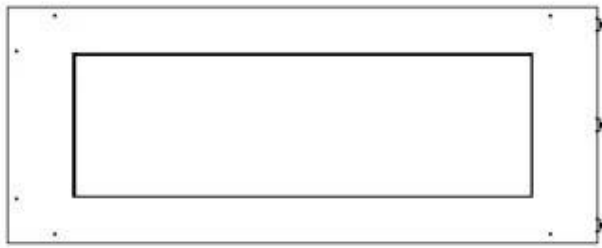

PrimeFire 700