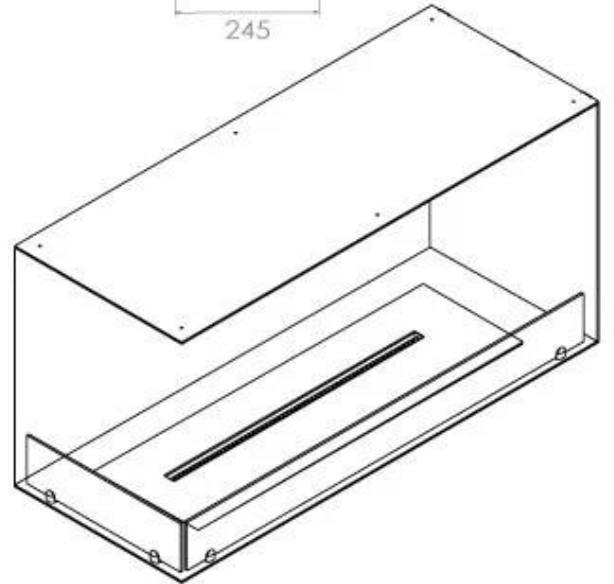

PrimeFire 700