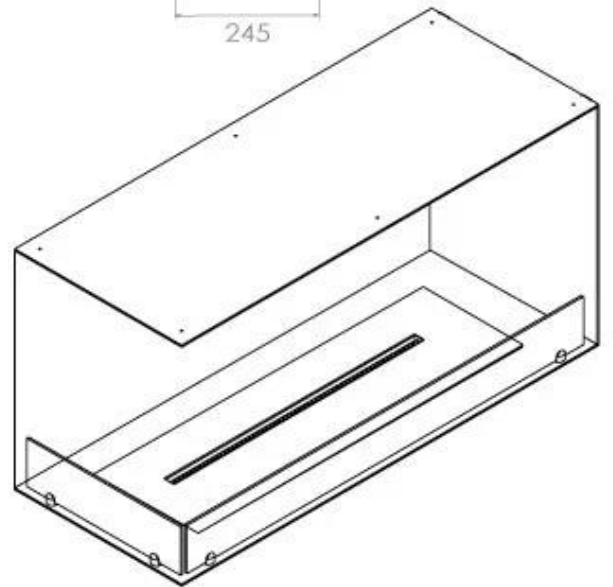

Type

Flue/chimney	Not Required
Recommended air change rate	1
Producttype	See-through Built-in Bioethanol Fireplace
Brand	Foco
Fuel	Bioethanol
Use	Indoor
Flame view	Left side
Warranty	2 years

Size

Length/Width	100 cm
Height	50 cm
Depth	40 cm
Weight	30 kg

Appearance

Material	Steel
Steel Thickness	4 mm
Colour	Black
Glas included	Yes

Superior Manual

PrimeFire 700

Automatic burner 700

FLA 3 790 mm

FLA 3+ 790 mm