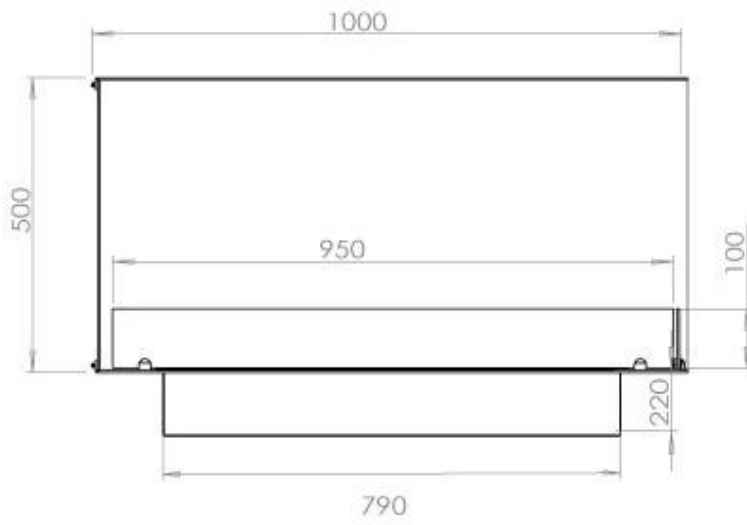

TECHNICAL SPECIFICATIONS

Burner - Features

Adjustable flame	Yes
Minimum room size	80 cubic metres
Control	Remote Control
Control	Automatic
Control	Manual
Burner Model	4 Litre Superior
Flame length	60 cm
Burning time up to	6.5 hours
Remote control	Additional purchase
Power requirements	Yes
Power requirements	No
Heat output (max)	4,4 kW
Consumption	0.87 L/h

Size

Length/Width	100 cm
Height	50 cm
Depth	40 cm
Weight	30 kg

Appearance

Material	Steel
Steel Thickness	4 mm
Colour	Black
Glas included	Yes

Type

Product type	See-through Built-in Bioethanol Fireplace
Fuel	Bioethanol
Flue/Chimney	Not Required
Brand	Foco
Use	Indoor
Flame view	Left side
Warranty	2 years
Recommended air change rate	1

Superior Manual

PrimeFire 700

Automatic burner 700

FLA 3 790 mm

FLA 3+ 790 mm