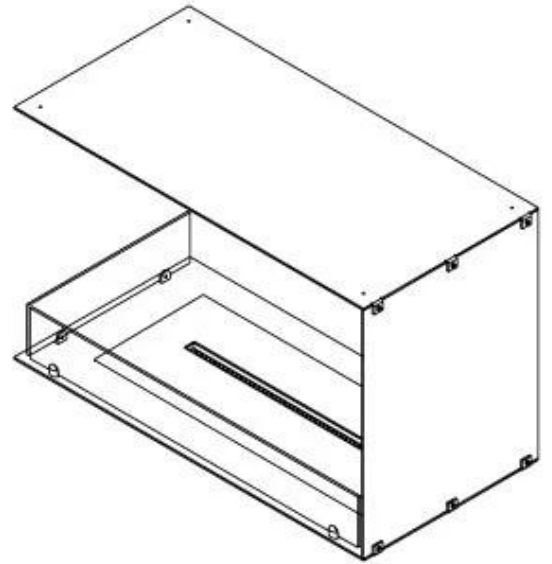

Automatic burner