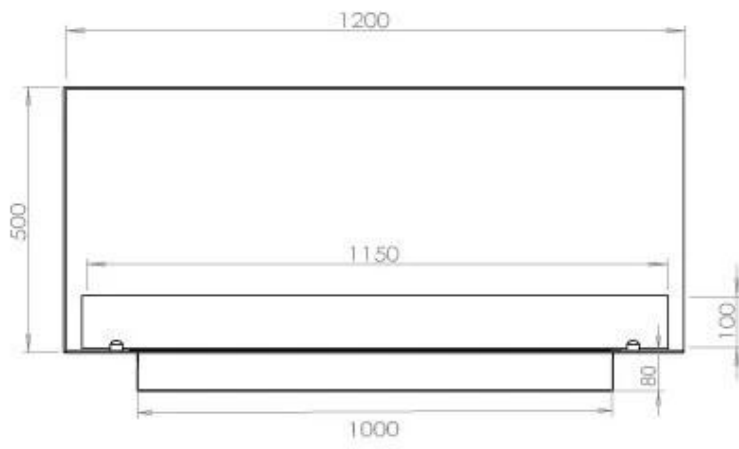

Superior Manual 1000