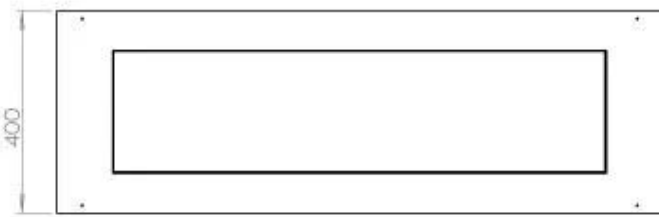

Automatic burner 1000