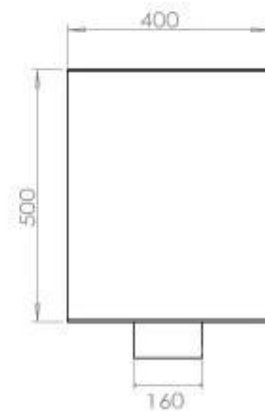

Superior Manual 1000