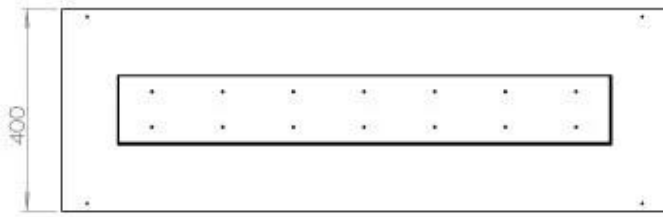

Superior Manual 1000