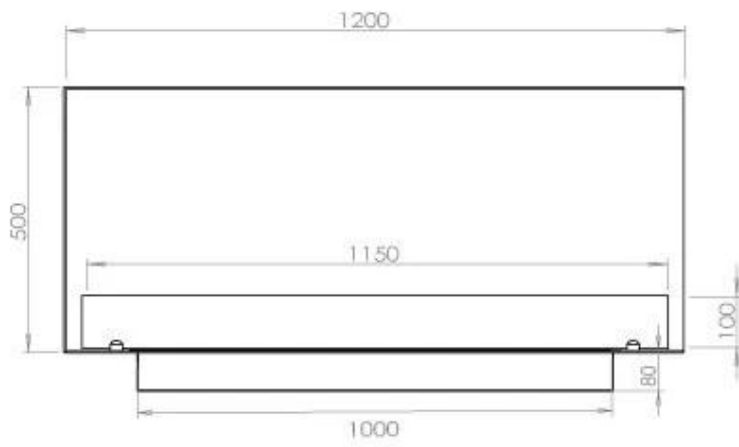

Superior Manual 1000