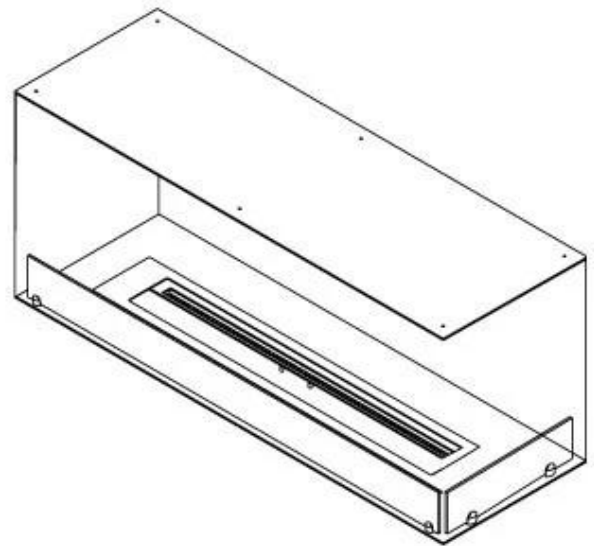

Superior Manual 1000