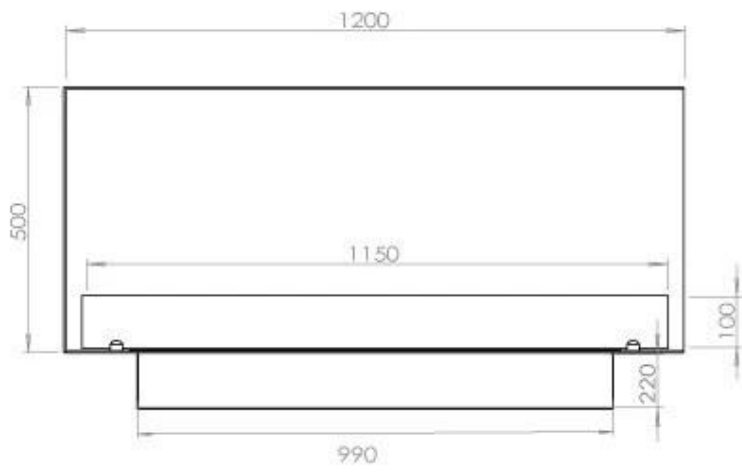

TECHNICAL SPECIFICATIONS

Burner - Features

Adjustable flame	Yes
Control	Remote Control
Control	Automatic
Control	Manual
Minimum room size	90 m ³
Burner Model	5 Litre Superior
Flame length	85 cm
Remote control	Yes (add-on)
Burning time up to	6 hours
Power Requirements	No
Power Requirements	Yes
Heat output (max)	6,2 kW
Consumption	0.87 L/h

Size

Length/Width	120 cm
Height	50 cm
Depth	40 cm
Weight	35 kg

Appearance

Material	Steel
Steel Thickness	4 mm
Colour	Black
Glas included	Yes

Type

Product type	See-through Built-in Bioethanol Fireplace
Fuel	Bioethanol
Brand	Foco
Flue/Chimney	Not Required
Flame view	46
Use	Indoor
Warranty	2 years
Recommended air change rate	1

Superior Manual 1000

Primefire 1000

Automatic burner 1000

FLA 3 990 mm

FLA 3+ 990 mm