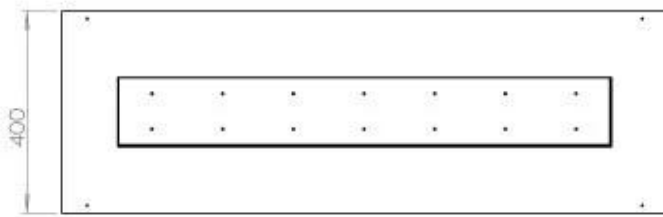

Superior Manual 1000