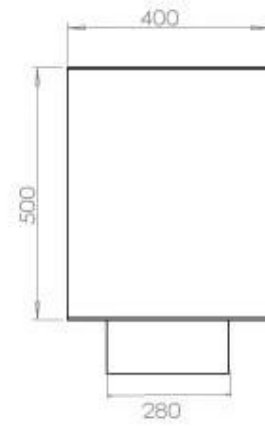

TECHNICAL SPECIFICATIONS

Burner - Features

Adjustable flame	Yes
Control	Remote Control
Control	Automatic
Control	Manual
Minimum room size	90 m ³
Burner Model	5 Litre Superior
Flame length	85 cm
Remote control	Yes (add-on)
Burning time up to	6 hours
Power Requirements	No
Power Requirements	Yes
Heat output (max)	6,2 kW
Consumption	0.87 L/h

Size

Length/Width	120 cm
Height	50 cm
Depth	40 cm
Weight	35 kg

Appearance

Material	Steel
Steel Thickness	4 mm
Colour	Black
Glas included	Yes

Type

Product type	See-through Built-in Bioethanol Fireplace
Fuel	Bioethanol
Brand	Foco
Flue/Chimney	Not Required
Flame view	46
Use	Indoor
Warranty	2 years
Recommended air change rate	1

Superior Manual 1000

Primefire 1000

Automatic burner 1000

FLA 3 990 mm

FLA 3+ 990 mm