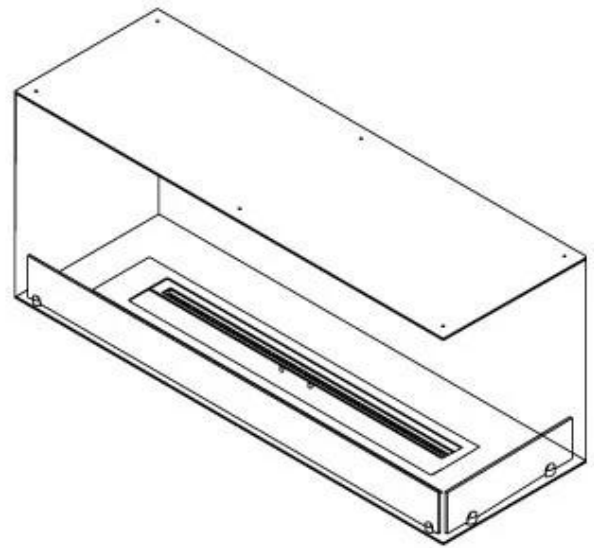

Superior Manual 1000