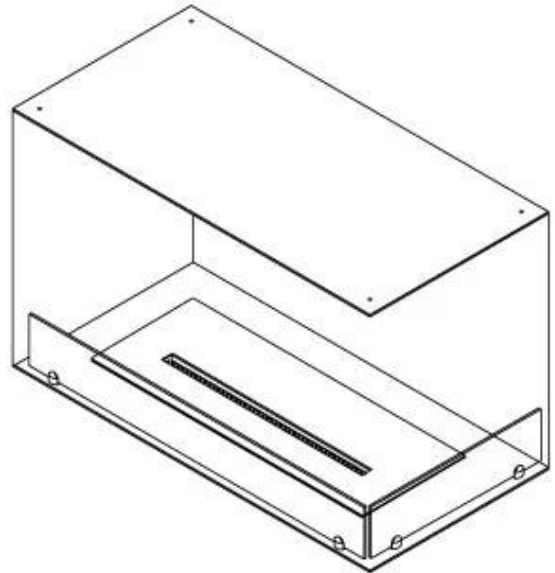

Automatic burner