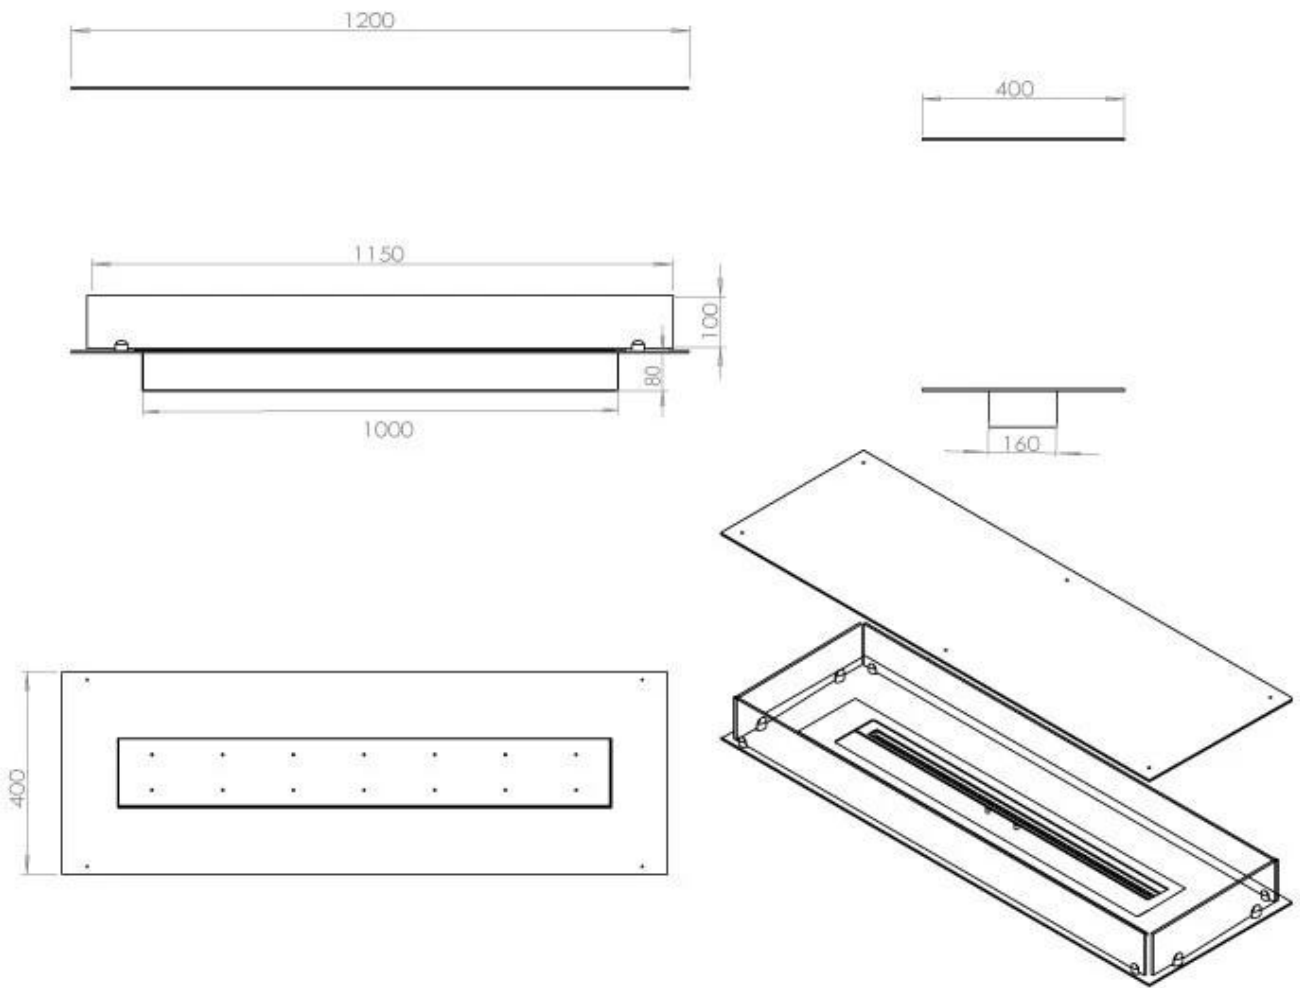

Superior Manual