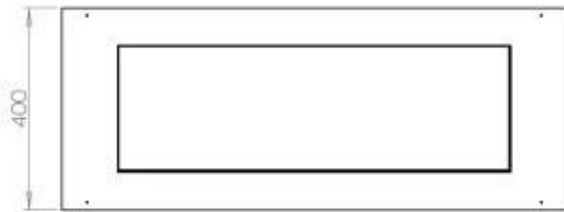

PrimeFire 700