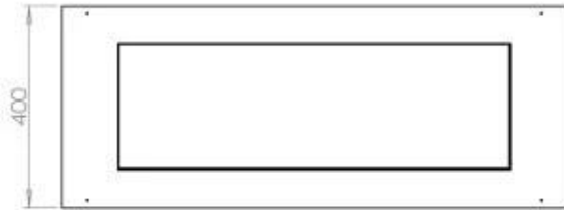

Automatic Burner