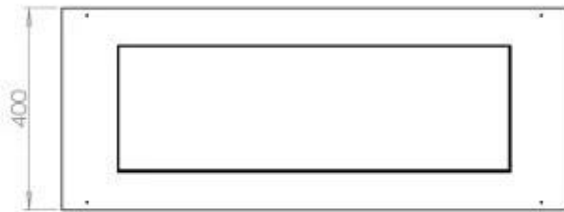

Appearance

Material	Steel
Steel Thickness	4 mm
Colour	Black
Glas included	Yes

PrimeFire 700

Superior Manual

Automatic Burner

FLA 3 790 mm

FLA 3+ 790 mm