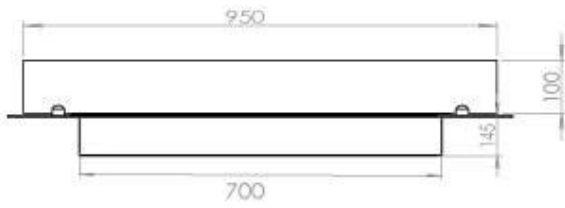

PrimeFire 700