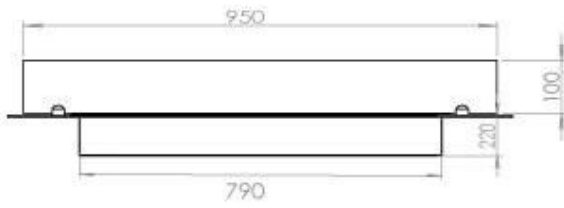

Appearance

Material	Steel
Steel Thickness	4 mm
Colour	Black
Glas included	Yes

PrimeFire 700

Superior Manual

Automatic Burner

FLA 3 790 mm

FLA 3+ 790 mm