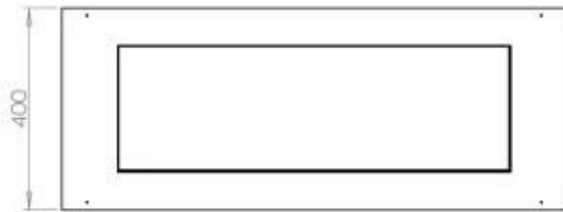

Appearance

Material	Steel
Steel Thickness	4 mm
Colour	Black
Glas included	Yes

PrimeFire 700

Superior Manual

Automatic Burner

FLA 3 790 mm

FLA 3+ 790 mm