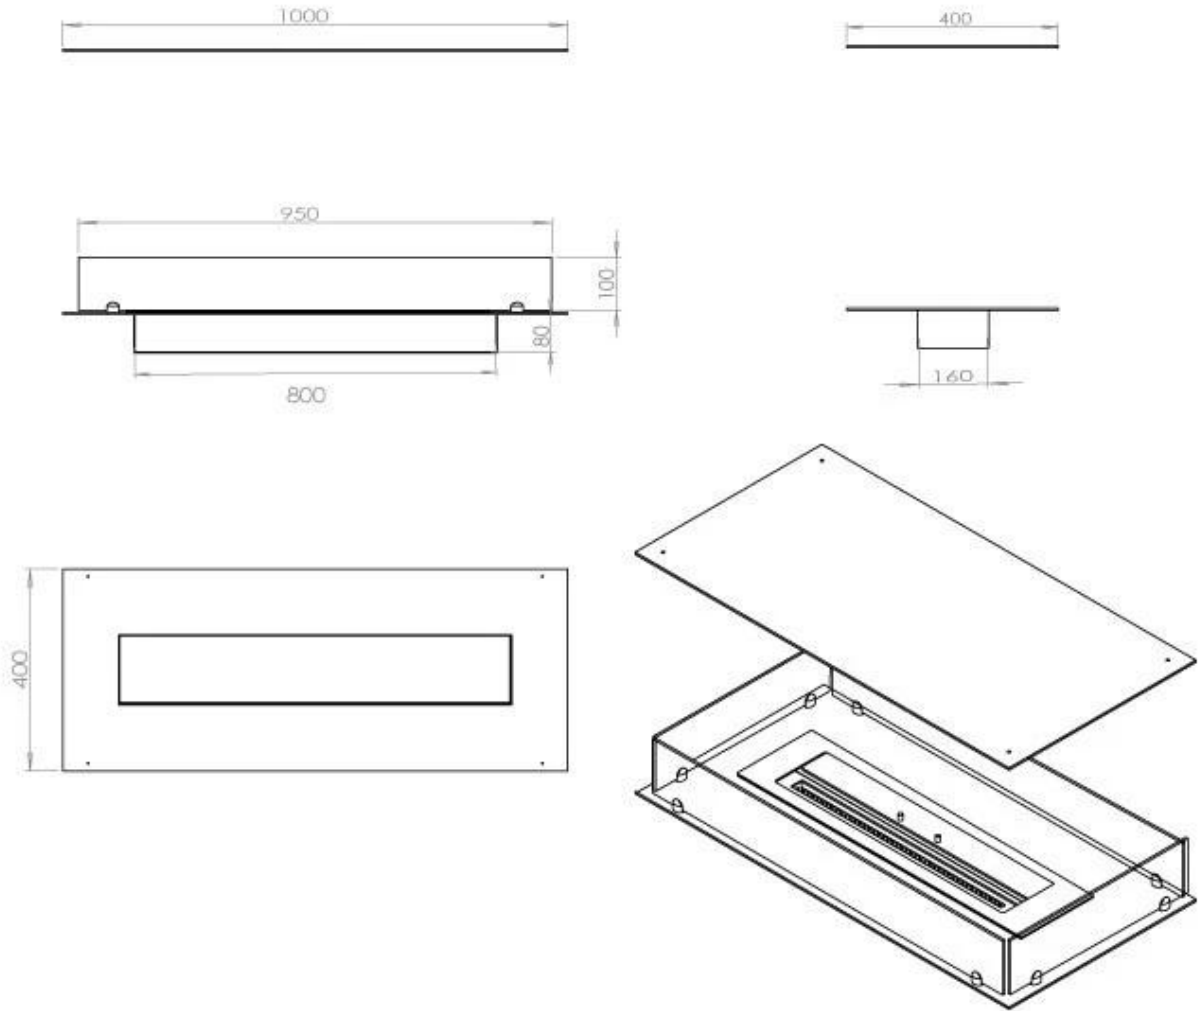

Appearance

Material	Steel
Steel Thickness	4 mm
Colour	Black
Glas included	Yes

PrimeFire 700

Superior Manual

Automatic Burner

FLA 3 790 mm

FLA 3+ 790 mm