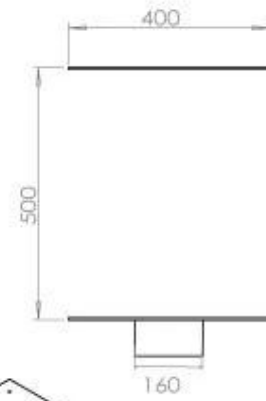

Superior Manual