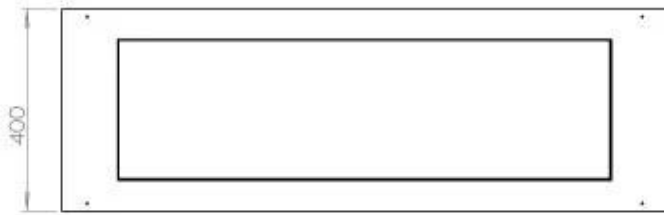

FLA 3+ 990 mm