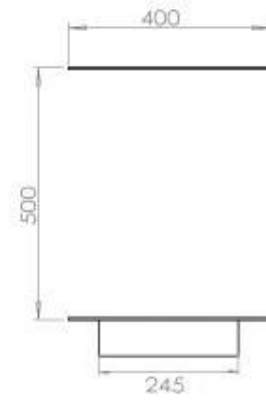

TECHNICAL SPECIFICATIONS

Burner - Features

Adjustable flame	Yes
Control	Remote Control
Control	Automatic
Control	Manual
Minimum room size	90 cubic metres
Burner Model	5 Litre Superior
Flame length	85 cm
Remote control	Additional purchase
Burning time up to	6 hours
Power requirements	No
Power requirements	Yes
Heat output (max)	6,2 kW
Consumption	0.87 L/h

Size

Length/Width	120 cm
Height	50 cm
Depth	40 cm
Weight	35 kg

Appearance

Material	Steel
Steel Thickness	4 mm
Colour	Black
Glas included	Yes

Type

Product type	3-sided Built-in Bioethanol Fireplace
Fuel	Bioethanol
Brand	Foco
Flue/Chimney	Not Required
Use	Indoor
Warranty	2 years
Recommended air change rate	1

Superior Manual

FLA 3+ 990 mm

FLA 3 990 mm

PrimeFire 1000

Automatic burner 1000