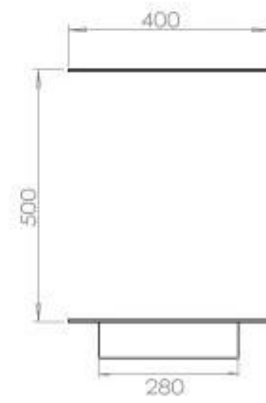

#### Size

Length/Width	120 cm
Height	50 cm
Depth	40 cm
Weight	35 kg

#### Appearance

Material	Steel
Steel Thickness	4 mm
Colour	Black
Glas included	Yes

### Superior Manual

FLA 3+ 990 mm

FLA 3 990 mm