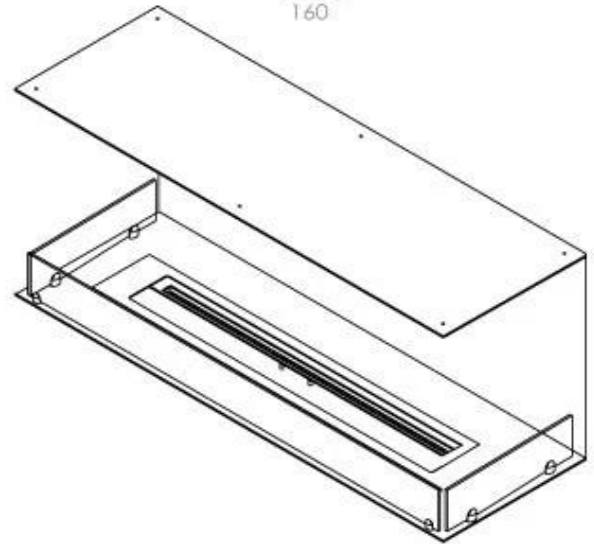

Superior Manual