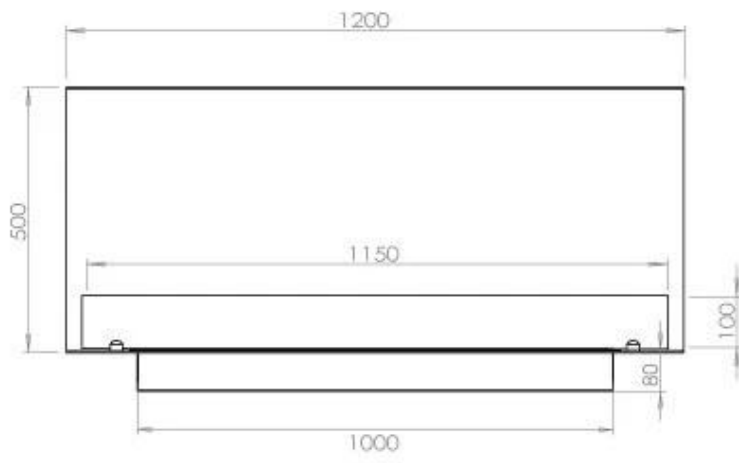

Superior Manual