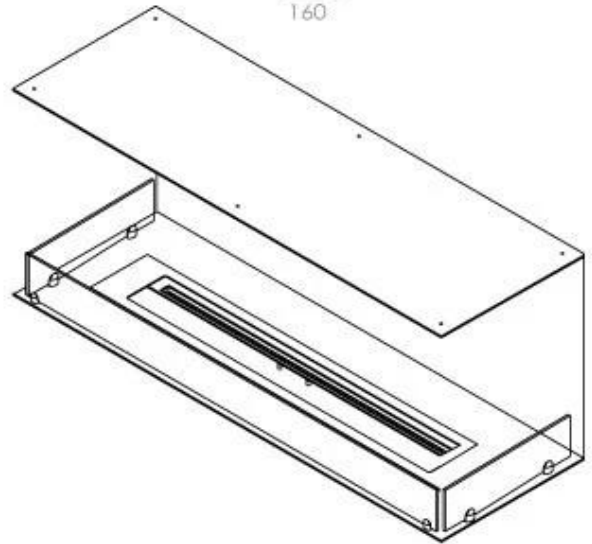

Superior Manual