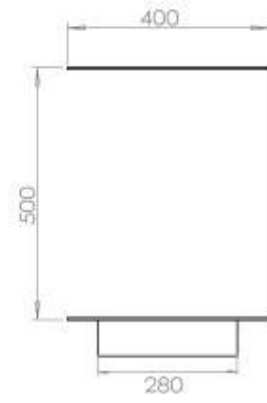

FLA 3+ 990 mm