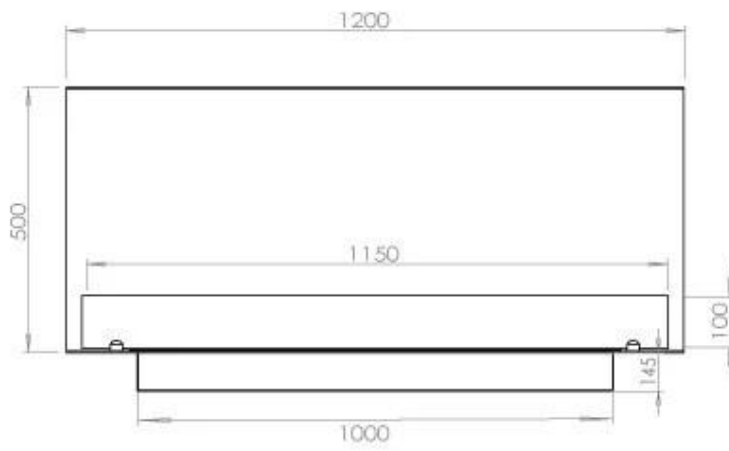

PrimeFire 1000