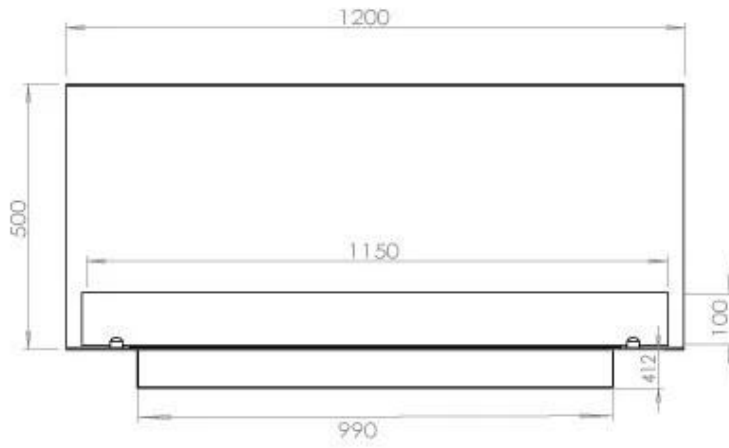

FLA 3+ 990 mm