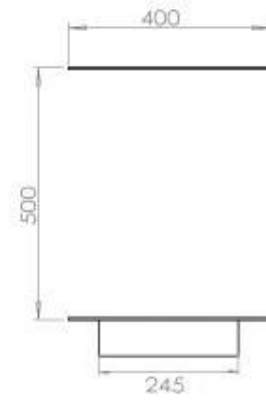

TECHNICAL SPECIFICATIONS

Burner - Features

Minimum room size	90 cubic metres
Adjustable flame	Yes
Control	Remote Control
Control	Automatic
Control	Manual
Burner Model	5 Litre Superior
Flame length	85 cm
Burning time up to	6 hours
Remote control	Additional purchase
Power requirements	No
Power requirements	Yes
Heat output (max)	6,2 kW
Consumption	0.87 L/h

Size

Length/Width	120 cm
Height	50 cm
Depth	40 cm
Weight	35 kg

Appearance

Material	Steel
Steel Thickness	4 mm
Colour	Black
Glas included	Yes

Type

Product type	3-sided Built-in Bioethanol Fireplace
Fuel	Bioethanol
Brand	Foco
Flue/Chimney	Not Required
Use	Indoor
Warranty	2 years
Recommended air change rate	1

Superior Manual

FLA 3+ 990 mm

FLA 3 990 mm

PrimeFire 1000

Automatic burner 1000