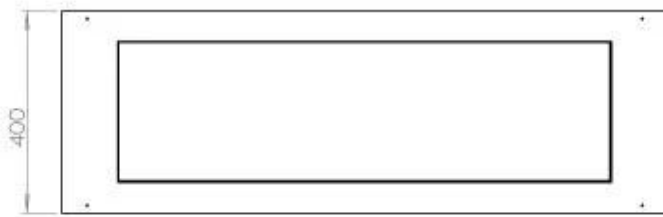

PrimeFire 1000