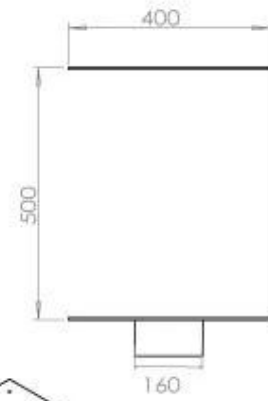

Superior Manual