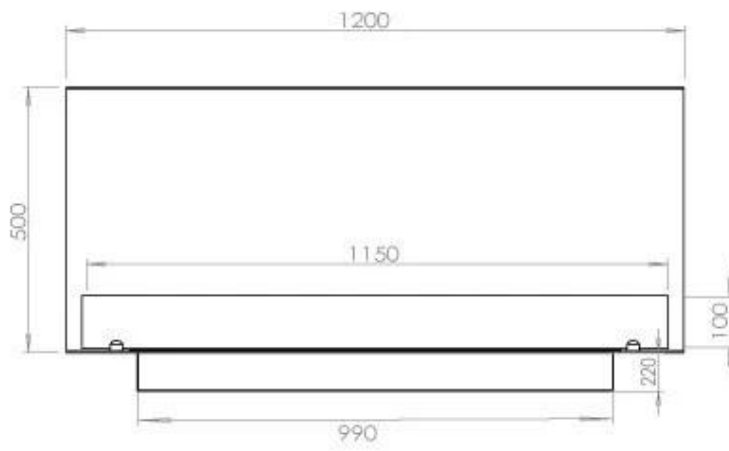

#### Size

Length/Width	120 cm
Height	50 cm
Depth	40 cm
Weight	35 kg

#### Appearance

Material	Steel
Steel Thickness	4 mm
Colour	Black
Glas included	Yes

### Superior Manual

FLA 3+ 990 mm

FLA 3 990 mm