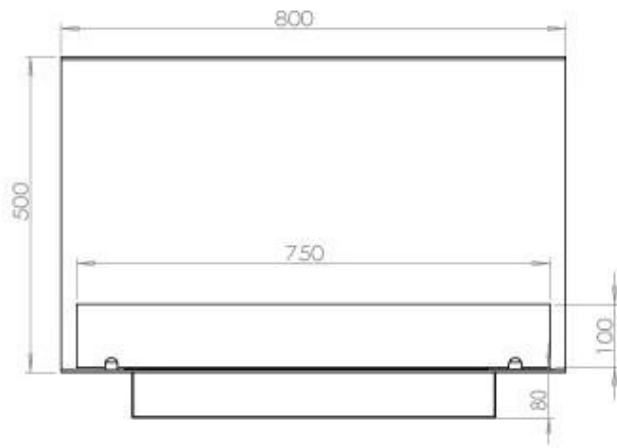

TECHNICAL SPECIFICATIONS

Burner - Features

Adjustable flame	Yes
Control	Remote Control
Control	Automatic
Control	Manual
Minimum room size	70 cubic metres
Burner Model	3.5 Litre Superior
Flame length	45 cm
Remote control	Additional purchase
Burning time up to	7.5 hours
Power requirements	No
Power requirements	Yes
Heat output (max)	3,2 kW
Consumption	0.46 L/h

Size

Length/Width	80 cm
Height	50 cm
Depth	40 cm
Weight	25 kg

Appearance

Material	Steel
Steel Thickness	4 mm
Colour	Black
Glas included	Yes

Type

Product type	3-sided Built-in Bioethanol Fireplace
Fuel	Bioethanol
Flue/Chimney	Not Required
Brand	Foco
Use	Indoor
Warranty	2 years
Recommended air change rate	1