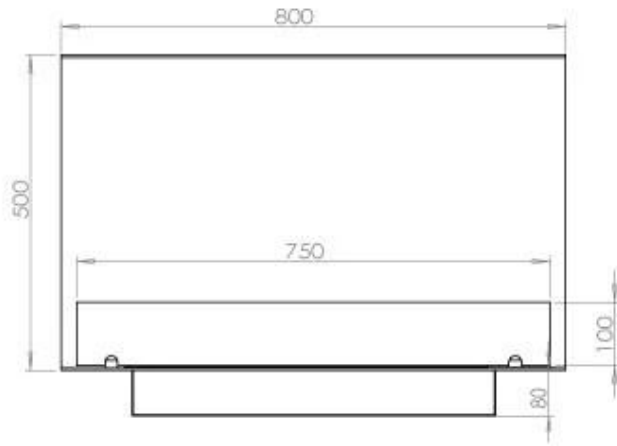

TECHNICAL SPECIFICATIONS

Burner - Features

Adjustable flame	Yes
Control	Remote Control
Control	Automatic
Control	Manual
Minimum room size	70 cubic metres
Burner Model	3.5 Litre Superior
Flame length	45 cm
Remote control	Additional purchase
Burning time up to	7.5 hours
Power requirements	No
Power requirements	Yes
Heat output (max)	3,2 kW
Consumption	0.46 L/h

Size

Length/Width	80 cm
Height	50 cm
Depth	40 cm
Weight	25 kg

Appearance

Material	Steel
Steel Thickness	4 mm
Colour	Black
Glas included	Yes

Type

Product type	3-sided Built-in Bioethanol Fireplace
Fuel	Bioethanol
Brand	Foco
Flue/Chimney	Not Required
Use	Indoor
Warranty	2 years
Recommended air change rate	1