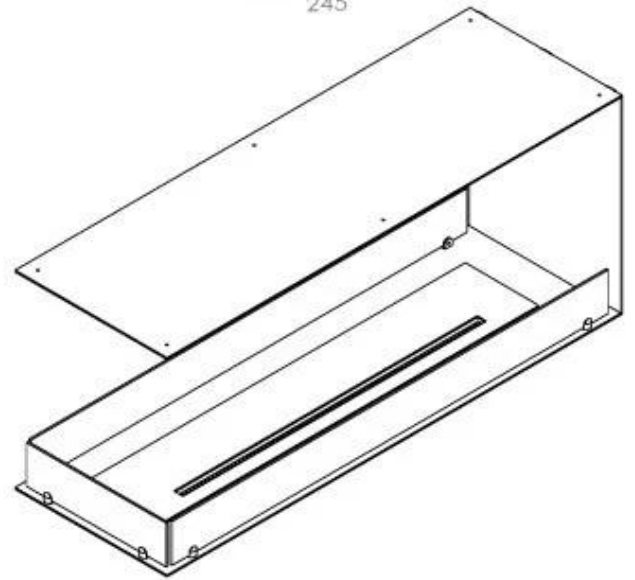

PrimeFire 1000