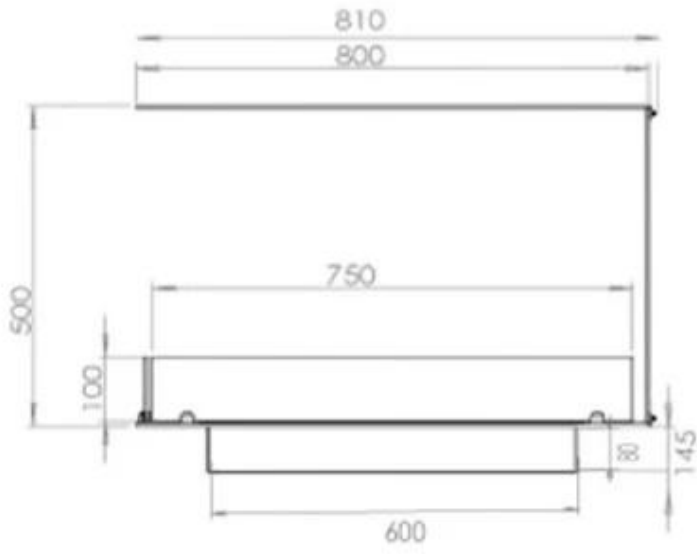

TECHNICAL SPECIFICATIONS

Burner - Features

Remote control	No
Remote control	Yes (add-on)
Flame length	45 cm
Minimum room size	70 m ³
Requires electricity	No
Adjustable flame	Yes
Control	Manual
Control	Remote Control
Burner type	3.5 Litre Superior
Capacity	3.5 Litres
Burn time	7.5 hours
Heat output (max)	3,2 kW
Usage	0.46 L/h

Size

Length/Width	80 cm
Height	50 cm
Depth	40 cm
Weight	20 kg

Superior Manual

PrimeFire 700

Automatic burner 700