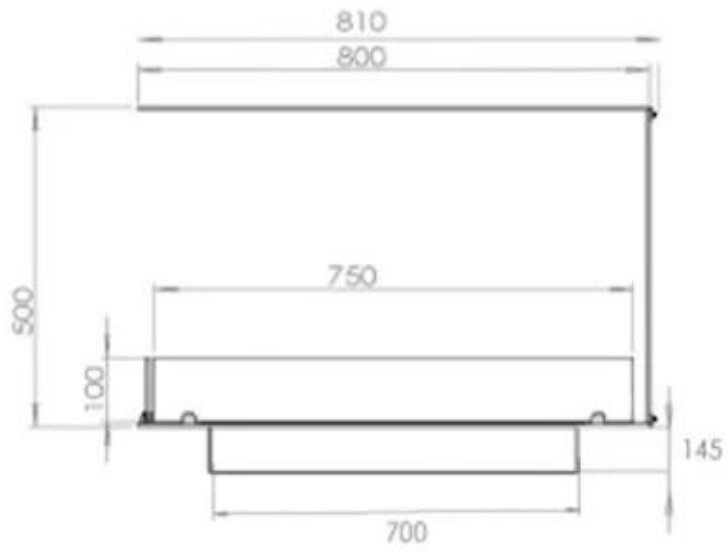

TECHNICAL SPECIFICATIONS

Burner - Features

Remote control	No
Remote control	Yes (add-on)
Flame length	45 cm
Minimum room size	70 m ³
Requires electricity	No
Adjustable flame	Yes
Control	Manual
Control	Remote Control
Burner type	3.5 Litre Superior
Capacity	3.5 Litres
Burn time	7.5 hours
Heat output (max)	3,2 kW
Usage	0.46 L/h

Size

Length/Width	80 cm
Height	50 cm
Depth	40 cm
Weight	20 kg

Superior Manual

PrimeFire 700

Automatic burner 700