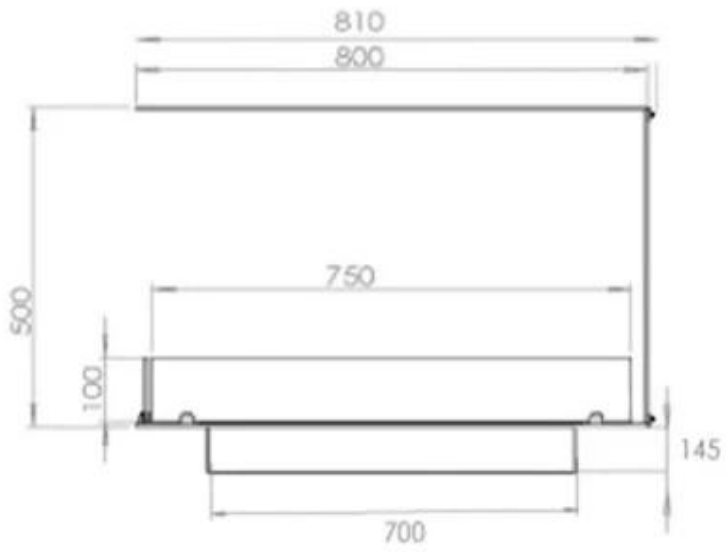

TECHNICAL SPECIFICATIONS

Burner - Features

Control	Remote Control
Control	Manual
Minimum room size	70 cubic metres
Adjustable flame	Yes
Flame length	45 cm
Burner Model	3.5 Litre Superior
Burning time up to	7.5 hours
Capacity	3.5 Litres
Power requirements	No
Heat output (max)	3,2 kW
Consumption	0.46 L/h

Type

Fuel	Bioethanol
Product type	3-sided Built-in Bioethanol Fireplace
Flue/Chimney	Not Required
Brand	Foco
Flame view	Room Divider
Use	Indoor
Warranty	2 years
Recommended air change rate	1

Size

Length/Width	80 cm
Height	50 cm
Depth	40 cm
Weight	20 kg

Appearance

Material	Steel
Steel Thickness	4 mm
Colour	Black
Glas included	Yes

Superior Manual

PrimeFire 700

Automatic burner 700