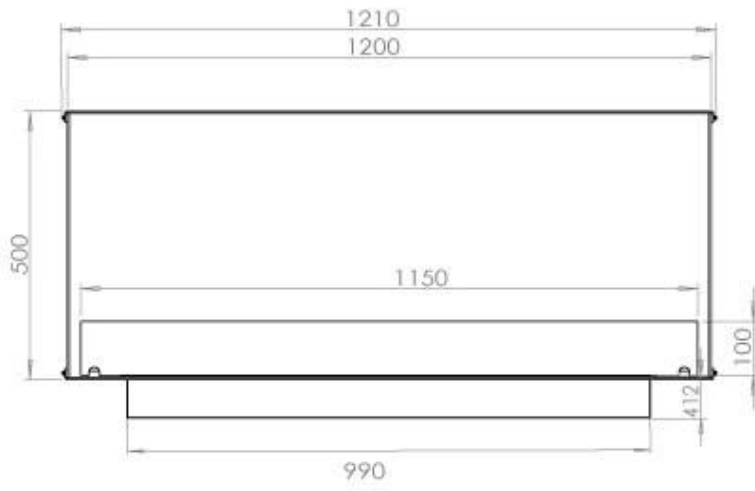

TECHNICAL SPECIFICATIONS

Burner - Features

Control	Remote Control
Control	Automatic
Control	Manual
Minimum room size	90 cubic metres
Adjustable flame	Yes
Burner Model	5 Litre Superior
Flame length	85 cm
Burning time up to	6 hours
Remote control	Additional purchase
Power requirements	No
Power requirements	Yes
Heat output (max)	6,2 kW
Consumption	0.72 L/h

Type

Product type	See-through Built-in Bioethanol Fireplace
Fuel	Bioethanol
Flue/Chimney	Not Required
Brand	Foco
Use	Indoor
Warranty	2 years
Recommended air change rate	1

Size

Length/Width	120 cm
Height	50 cm
Depth	40 cm
Weight	35 kg

Appearance

Material	Steel
Steel Thickness	4 mm
Colour	Black
Glas included	Yes

PrimeFire 1000

FLA 3 990 mm

FLA 3+ 990 mm

Automatic burner 1000