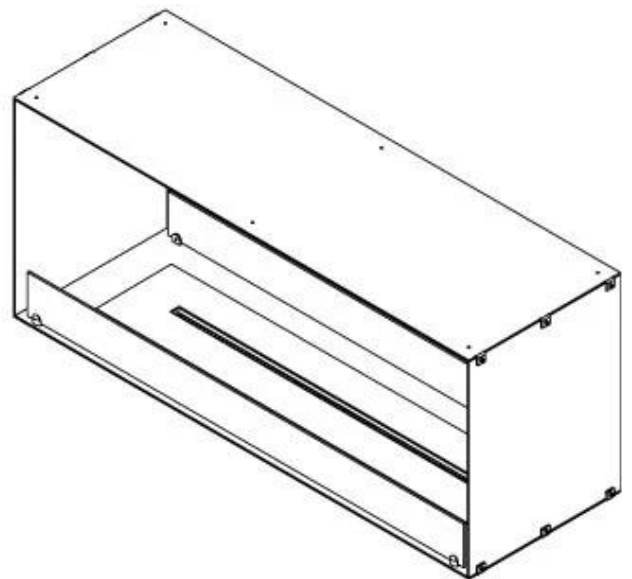

CACHFIRES

FOCO TWO 1200

BIO-30-106

Foco Two 1200 is a double-sided tunnel bioethanol fireplace designed for built-in installation, allowing a view of the flames from two opposite sides. This fireplace is perfect for integrating into a partition wall or as a room divider between the living room and kitchen. Choose between manual or automatic bioethanol burners, which offer adjustable flame levels and remote control for added convenience. Made from 4 mm powder-coated stainless steel with tempered glass, Foco Two ensures a stable and safe flame experience, adding a modern and stylish touch to your home.

Type

Product type	See-through Built-in Bioethanol Fireplace
Fuel	Bioethanol
Flue/Chimney	Not Required
Brand	Foco
Use	Indoor
Warranty	2 years
Recommended air change rate	1

Size

Length/Width	120 cm
Height	50 cm
Depth	40 cm
Weight	35 kg

Appearance

Material	Steel
Steel Thickness	4 mm
Colour	Black
Glas included	Yes

PrimeFire 1000

FLA 3 990 mm

FLA 3+ 990 mm

Automatic burner 1000