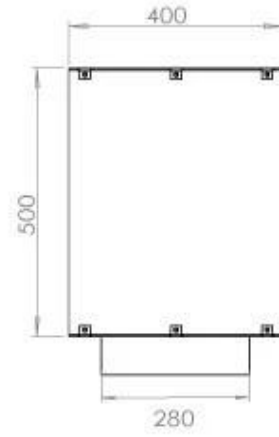

Type

Product type	See-through Built-in Bioethanol Fireplace
Fuel	Bioethanol
Flue/Chimney	Not Required
Brand	Foco
Use	Indoor
Warranty	2 years
Recommended air change rate	1

Size

Length/Width	120 cm
Height	50 cm
Depth	40 cm
Weight	35 kg

Appearance

Material	Steel
Steel Thickness	4 mm
Colour	Black
Glas included	Yes

PrimeFire 1000

FLA 3 990 mm

FLA 3+ 990 mm

Automatic burner 1000