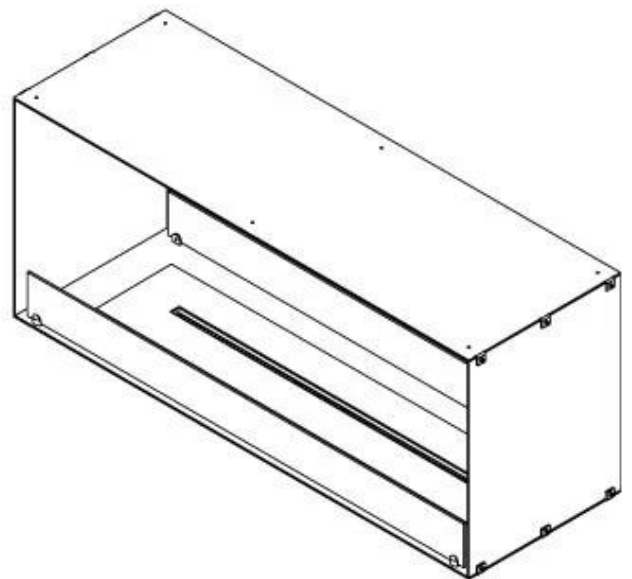

CACHFIRES

FOCO TWO 1200

BIO-30-106

Foco Two 1200 is a double-sided tunnel bioethanol fireplace designed for built-in installation, allowing a view of the flames from two opposite sides. This fireplace is perfect for integrating into a partition wall or as a room divider between the living room and kitchen. Choose between manual or automatic bioethanol burners, which offer adjustable flame levels and remote control for added convenience. Made from 4 mm powder-coated stainless steel with tempered glass, Foco Two ensures a stable and safe flame experience, adding a modern and stylish touch to your home.

Type

Product type	See-through Built-in Bioethanol Fireplace
Fuel	Bioethanol
Flue/Chimney	Not Required
Brand	Foco
Use	Indoor
Warranty	2 years
Recommended air change rate	1

Size

Length/Width	120 cm
Height	50 cm
Depth	40 cm
Weight	35 kg

Appearance

Material	Steel
Steel Thickness	4 mm
Colour	Black
Glas included	Yes

PrimeFire 1000

FLA 3 990 mm

FLA 3+ 990 mm

Automatic burner 1000