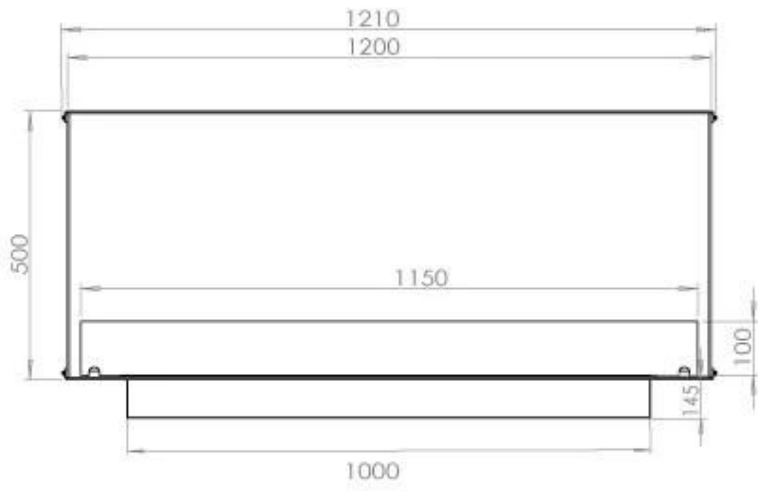

TECHNICAL SPECIFICATIONS

Burner - Features

Control	Remote Control
Control	Automatic
Control	Manual
Minimum room size	90 cubic metres
Adjustable flame	Yes
Burner Model	5 Litre Superior
Flame length	85 cm
Burning time up to	6 hours
Remote control	Additional purchase
Power requirements	No
Power requirements	Yes
Heat output (max)	6,2 kW
Consumption	0.72 L/h

Type

Product type	See-through Built-in Bioethanol Fireplace
Fuel	Bioethanol
Flue/Chimney	Not Required
Brand	Foco
Use	Indoor
Warranty	2 years
Recommended air change rate	1

Size

Length/Width	120 cm
Height	50 cm
Depth	40 cm
Weight	35 kg

Appearance

Material	Steel
Steel Thickness	4 mm
Colour	Black
Glas included	Yes

PrimeFire 1000

FLA 3 990 mm

FLA 3+ 990 mm

Automatic burner 1000