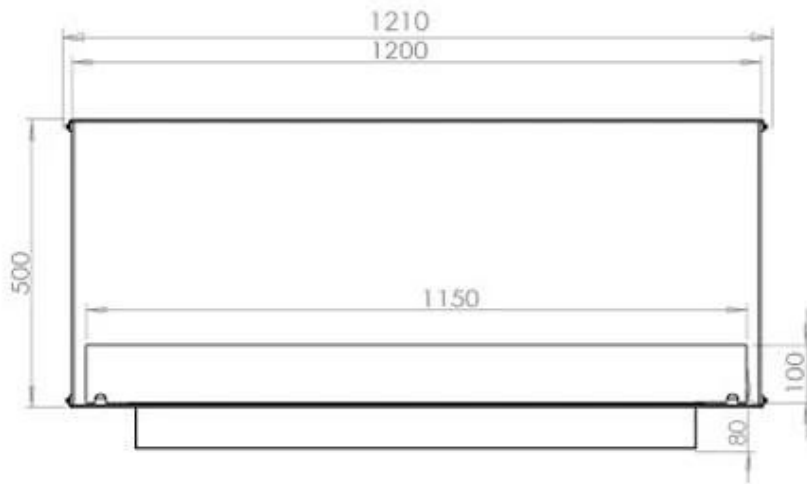

TECHNICAL SPECIFICATIONS

Burner - Features

Control	Remote Control
Control	Automatic
Control	Manual
Minimum room size	90 cubic metres
Adjustable flame	Yes
Burner Model	5 Litre Superior
Flame length	85 cm
Burning time up to	6 hours
Remote control	Additional purchase
Power requirements	No
Power requirements	Yes
Heat output (max)	6,2 kW
Consumption	0.72 L/h

Type

Product type	See-through Built-in Bioethanol Fireplace
Fuel	Bioethanol
Flue/Chimney	Not Required
Brand	Foco
Use	Indoor
Warranty	2 years
Recommended air change rate	1

Size

Length/Width	120 cm
Height	50 cm
Depth	40 cm
Weight	35 kg

Appearance

Material	Steel
Steel Thickness	4 mm
Colour	Black
Glas included	Yes

PrimeFire 1000

FLA 3 990 mm

FLA 3+ 990 mm

Automatic burner 1000