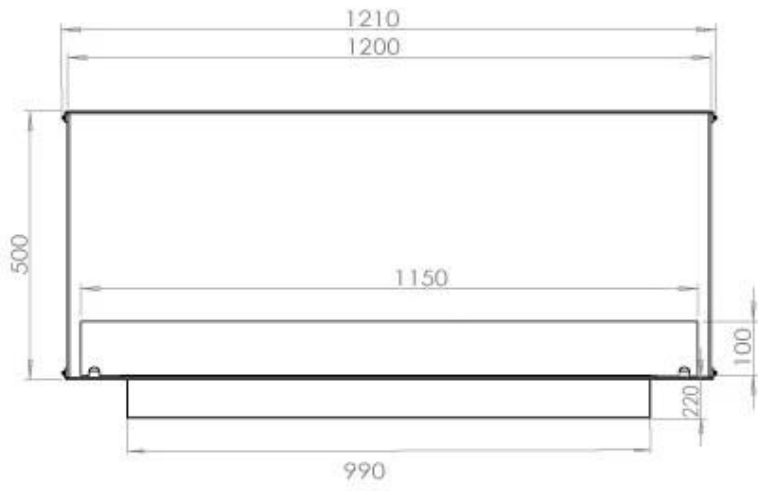

TECHNICAL SPECIFICATIONS

Burner - Features

Control	Remote Control
Control	Automatic
Control	Manual
Minimum room size	90 cubic metres
Adjustable flame	Yes
Burner Model	5 Litre Superior
Flame length	85 cm
Burning time up to	6 hours
Remote control	Additional purchase
Power requirements	No
Power requirements	Yes
Heat output (max)	6,2 kW
Consumption	0.72 L/h

Type

Product type	See-through Built-in Bioethanol Fireplace
Fuel	Bioethanol
Flue/Chimney	Not Required
Brand	Foco
Use	Indoor
Warranty	2 years
Recommended air change rate	1

Size

Length/Width	120 cm
Height	50 cm
Depth	40 cm
Weight	35 kg

Appearance

Material	Steel
Steel Thickness	4 mm
Colour	Black
Glas included	Yes

PrimeFire 1000

FLA 3 990 mm

FLA 3+ 990 mm

Automatic burner 1000