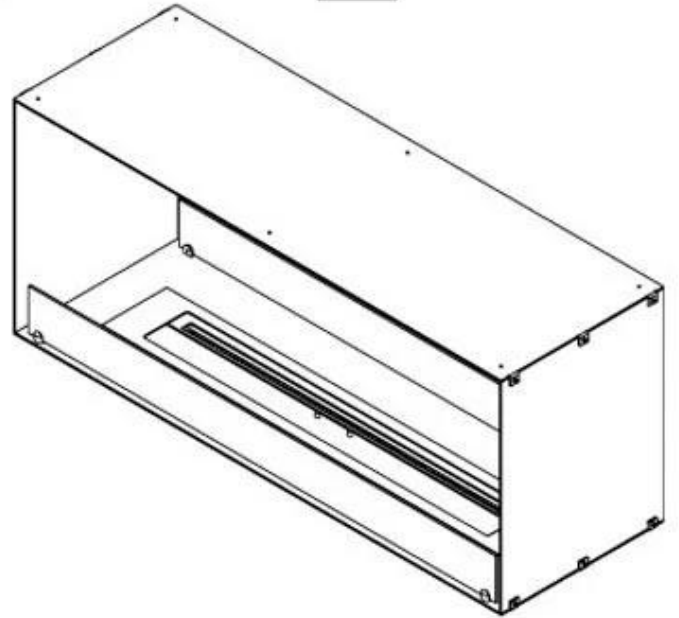

CACHFIRES

FOCO TWO 1200

BIO-30-106

Foco Two 1200 is a double-sided tunnel bioethanol fireplace designed for built-in installation, allowing a view of the flames from two opposite sides. This fireplace is perfect for integrating into a partition wall or as a room divider between the living room and kitchen. Choose between manual or automatic bioethanol burners, which offer adjustable flame levels and remote control for added convenience. Made from 4 mm powder-coated stainless steel with tempered glass, Foco Two ensures a stable and safe flame experience, adding a modern and stylish touch to your home.

Size

Length/Width	120 cm
Height	50 cm
Depth	40 cm
Weight	35 kg

Appearance

Material	Steel
Steel Thickness	4 mm
Colour	Black
Glas included	Yes

Type

Product type	See-through Built-in Bioethanol Fireplace
Fuel	Bioethanol
Flue/Chimney	Not Required
Brand	Foco
Use	Indoor
Warranty	2 years
Recommended air change rate	1

PrimeFire 1000

FLA 3 990 mm

FLA 3+ 990 mm

Automatic burner 1000