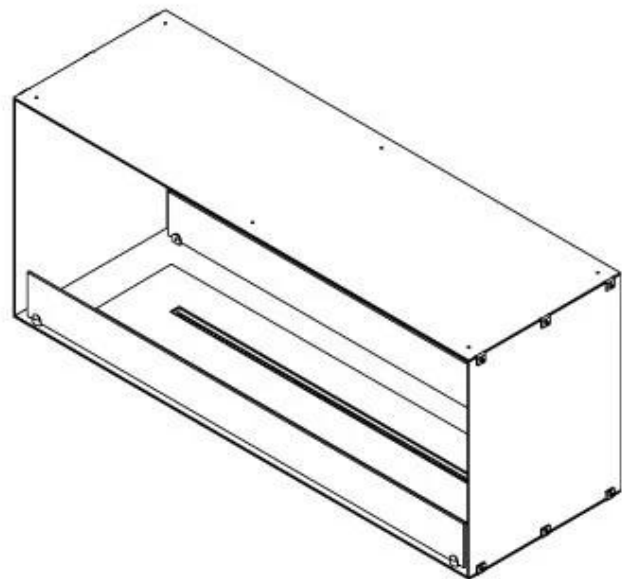

CACHFIRES

FOCO TWO 1200

BIO-30-106

Foco Two 1200 is a double-sided tunnel bioethanol fireplace designed for built-in installation, allowing a view of the flames from two opposite sides. This fireplace is perfect for integrating into a partition wall or as a room divider between the living room and kitchen. Choose between manual or automatic bioethanol burners, which offer adjustable flame levels and remote control for added convenience. Made from 4 mm powder-coated stainless steel with tempered glass, Foco Two ensures a stable and safe flame experience, adding a modern and stylish touch to your home.

Type

Product type	See-through Built-in Bioethanol Fireplace
Fuel	Bioethanol
Flue/Chimney	Not Required
Brand	Foco
Use	Indoor
Warranty	2 years
Recommended air change rate	1

Size

Length/Width	120 cm
Height	50 cm
Depth	40 cm
Weight	35 kg

Appearance

Material	Steel
Steel Thickness	4 mm
Colour	Black
Glas included	Yes

PrimeFire 1000

FLA 3 990 mm

FLA 3+ 990 mm

Automatic burner 1000