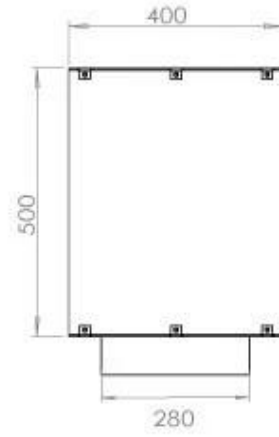

Type

Product type	See-through Built-in Bioethanol Fireplace
Fuel	Bioethanol
Flue/Chimney	Not Required
Brand	Foco
Use	Indoor
Warranty	2 years
Recommended air change rate	1

Size

Length/Width	120 cm
Height	50 cm
Depth	40 cm
Weight	35 kg

Appearance

Material	Steel
Steel Thickness	4 mm
Colour	Black
Glas included	Yes

PrimeFire 1000

FLA 3 990 mm

FLA 3+ 990 mm

Automatic burner 1000