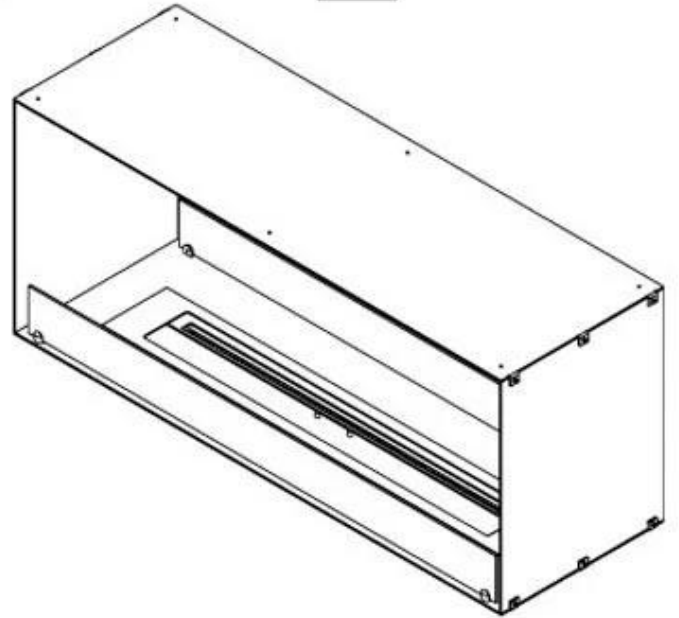

CACHFIRES

FOCO TWO 1200

BIO-30-106

Foco Two 1200 is a double-sided tunnel bioethanol fireplace designed for built-in installation, allowing a view of the flames from two opposite sides. This fireplace is perfect for integrating into a partition wall or as a room divider between the living room and kitchen. Choose between manual or automatic bioethanol burners, which offer adjustable flame levels and remote control for added convenience. Made from 4 mm powder-coated stainless steel with tempered glass, Foco Two ensures a stable and safe flame experience, adding a modern and stylish touch to your home.

Type

Product type	See-through Built-in Bioethanol Fireplace
Fuel	Bioethanol
Flue/Chimney	Not Required
Brand	Foco
Use	Indoor
Warranty	2 years
Recommended air change rate	1

Size

Length/Width	120 cm
Height	50 cm
Depth	40 cm
Weight	35 kg

Appearance

Material	Steel
Steel Thickness	4 mm
Colour	Black
Glas included	Yes

PrimeFire 1000

FLA 3 990 mm

FLA 3+ 990 mm

Automatic burner 1000