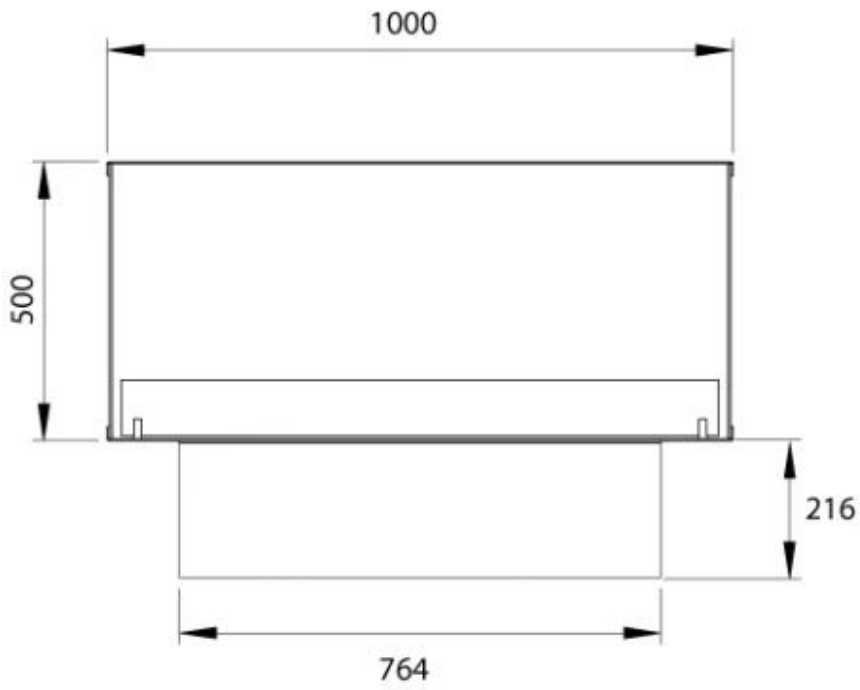

Foco Two 1000 - FLA4