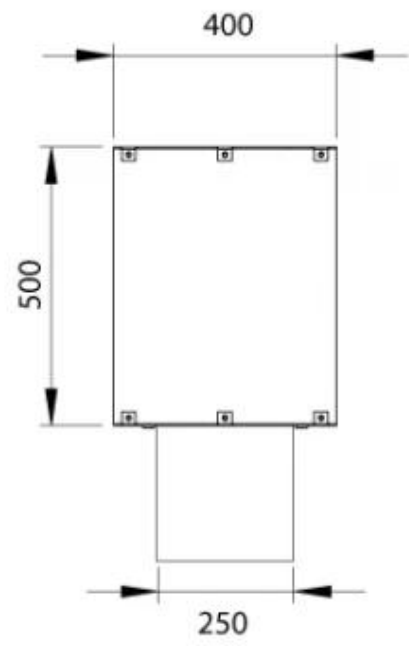

TECHNICAL SPECIFICATIONS

Burner - Features

Control	Automatic
Control	Manual
Minimum room size	75 m ³
Adjustable flame	Yes
Flame length	60 cm
Burner Model	Planika PrimeFire 700
Burner Model	4 Litre Superior
Burning time up to	7 hours
Remote control	Yes (add-on)
Capacity	4.0 Litres
Power Requirements	No
Power Requirements	Yes
Heat output (max)	4,4 kW

Size

Length/Width	100 cm
Height	50 cm
Depth	40 cm
Weight	30 kg

Foco Two 1000 - FLA4

Foco Two 1000 - FLA4+

PrimeFire