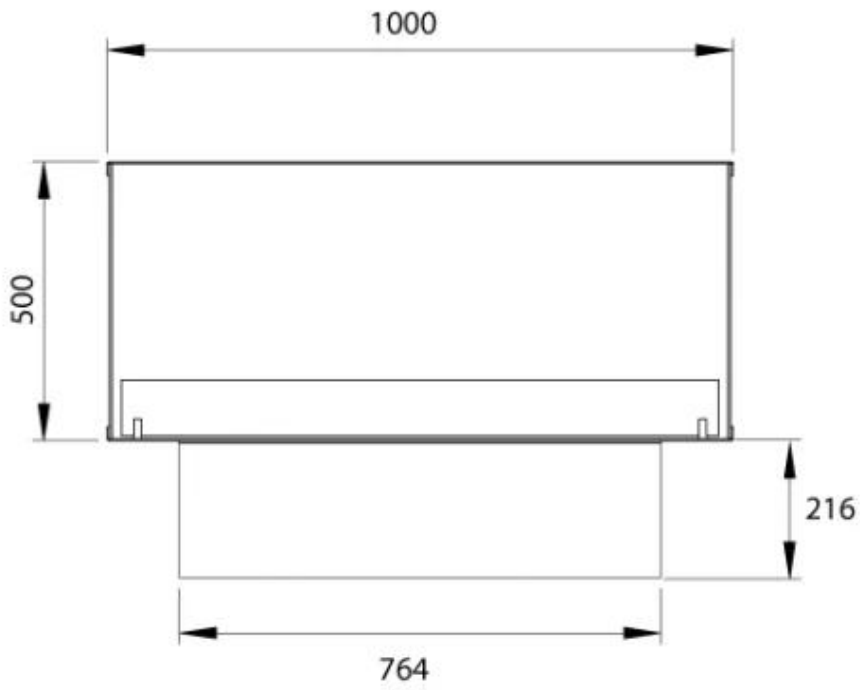

TECHNICAL SPECIFICATIONS

Burner - Features

Control	Automatic
Control	Manual
Minimum room size	75 m ³
Adjustable flame	Yes
Flame length	60 cm
Burner Model	Planika PrimeFire 700
Burner Model	4 Litre Superior
Burning time up to	7 hours
Remote control	Yes (add-on)
Capacity	4.0 Litres
Power Requirements	No
Power Requirements	Yes
Heat output (max)	4,4 kW

Size

Length/Width	100 cm
Height	50 cm
Depth	40 cm
Weight	30 kg

Foco Two 1000 - FLA4

Foco Two 1000 - FLA4+

PrimeFire