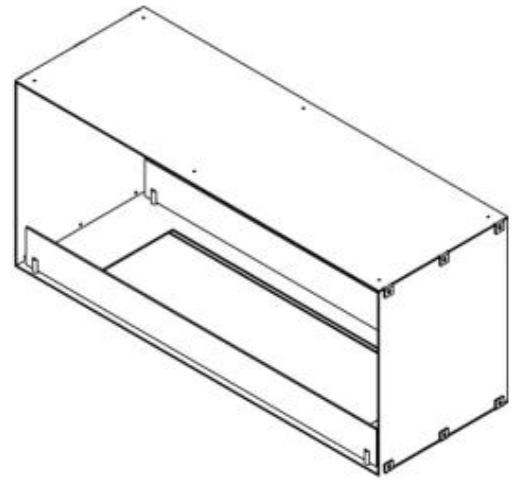

CACHFIRES

FOCO TWO 1000

BIO-30-105

Foco Two 1000 is an elegant double-sided tunnel bioethanol fireplace designed for built-in installation, allowing you to enjoy the flames from two opposite sides. This fireplace is perfect for partition walls or as a room divider between the living room and kitchen. You can choose between manual or automatic bioethanol burners, offering adjustable flame levels and remote control for added convenience. Made from 4 mm powder-coated stainless steel with tempered glass, the Foco Two ensures a stable and beautiful flame experience, adding a modern touch to any home.

Size

Length/Width	100 cm
Height	50 cm
Depth	40 cm
Weight	30 kg

Foco Two 1000 - FLA4

Foco Two 1000 - FLA4+

PrimeFire