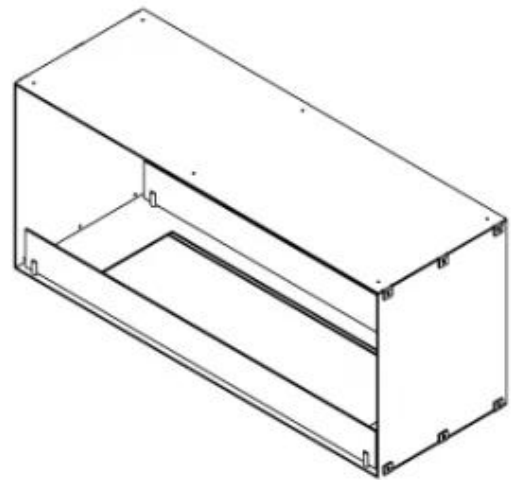

CACHFIRES

FOCO TWO 1000

BIO-30-105

Foco Two 1000 is an elegant double-sided tunnel bioethanol fireplace designed for built-in installation, allowing you to enjoy the flames from two opposite sides. This fireplace is perfect for partition walls or as a room divider between the living room and kitchen. You can choose between manual or automatic bioethanol burners, offering adjustable flame levels and remote control for added convenience. Made from 4 mm powder-coated stainless steel with tempered glass, the Foco Two ensures a stable and beautiful flame experience, adding a modern touch to any home.

TECHNICAL SPECIFICATIONS

Burner - Features

Control	Automatic
Control	Manual
Minimum room size	75 m ³
Adjustable flame	Yes
Flame length	60 cm
Burner Model	Planika PrimeFire 700
Burner Model	4 Litre Superior
Burning time up to	7 hours
Remote control	Yes (add-on)
Capacity	4.0 Litres
Power Requirements	No
Power Requirements	Yes
Heat output (max)	4,4 kW

Appearance

Material	Steel
Steel Thickness	4 mm
Colour	Black
Glas included	Yes

Type

Product type	See-through Built-in Bioethanol Fireplace
Fuel	Bioethanol
Flue/Chimney	Not Required
Brand	Foco
Use	Indoor
Warranty	2 years
Recommended air change rate	1

Size

Length/Width	100 cm
Height	50 cm
Depth	40 cm
Weight	30 kg

Foco Two 1000 - FLA4

Foco Two 1000 - FLA4+

PrimeFire