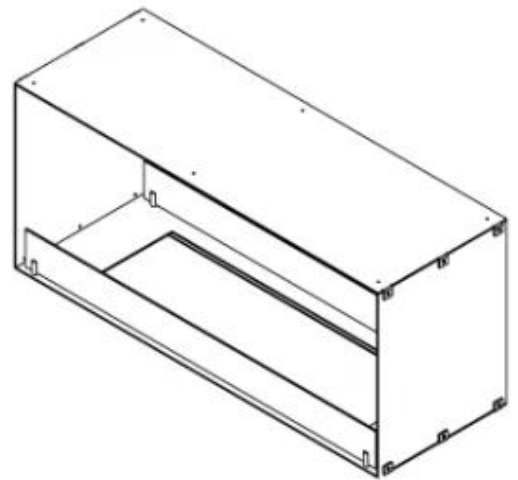

Foco Two 1000 - FLA4