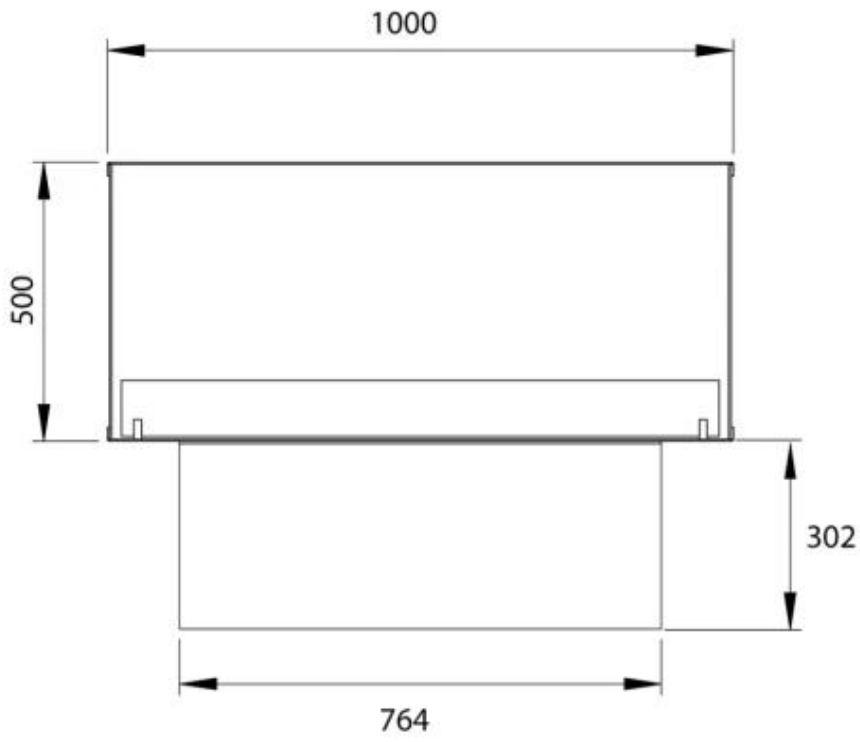

Foco Two 1000 - FLA4+