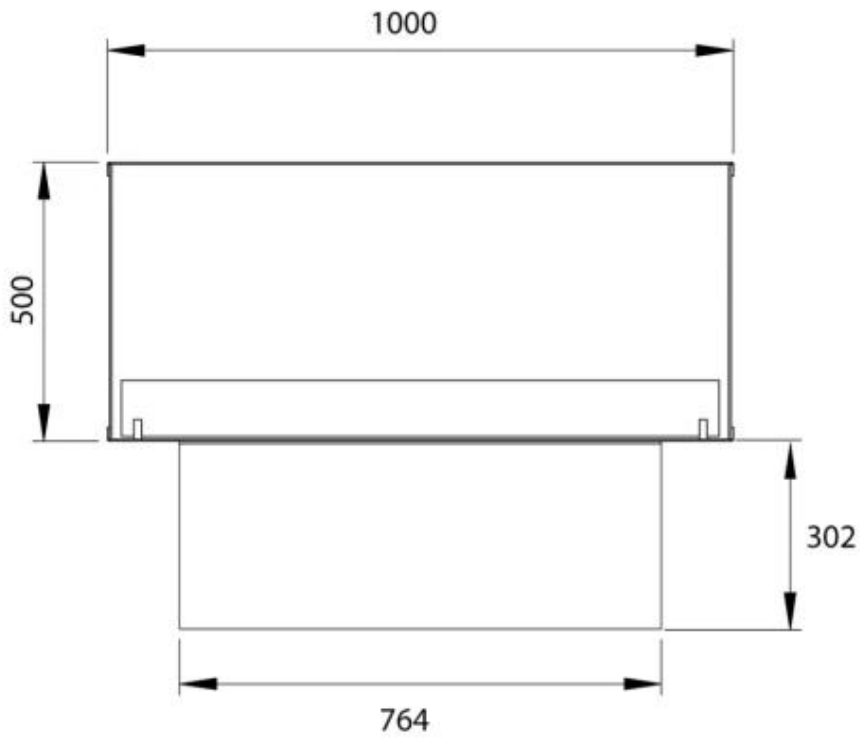

Size

Length/Width	100 cm
Height	50 cm
Depth	40 cm
Weight	30 kg

Foco Two 1000 - FLA4

Foco Two 1000 - FLA4+

PrimeFire