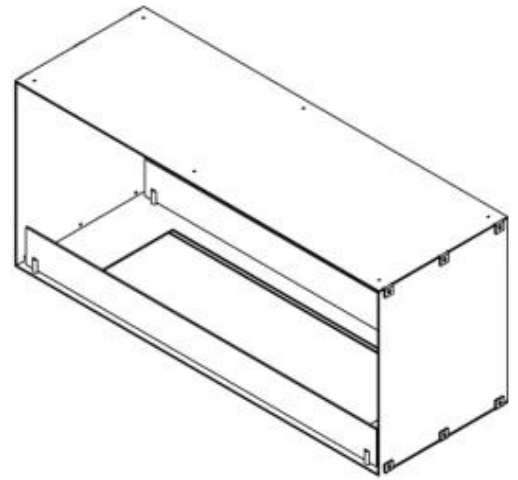

Foco Two 1000 - FLA4+