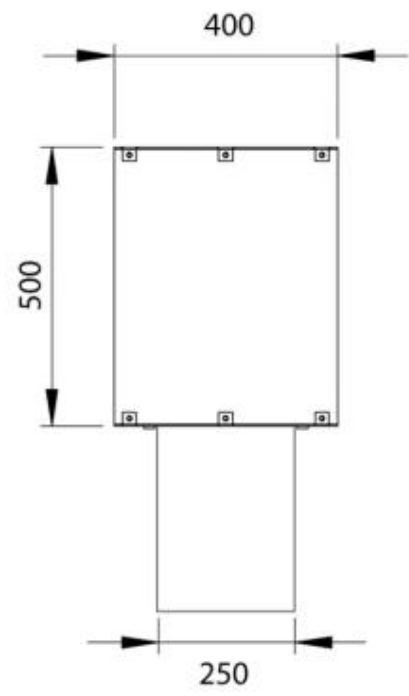

Size

Length/Width	100 cm
Height	50 cm
Depth	40 cm
Weight	30 kg

Foco Two 1000 - FLA4

Foco Two 1000 - FLA4+

PrimeFire