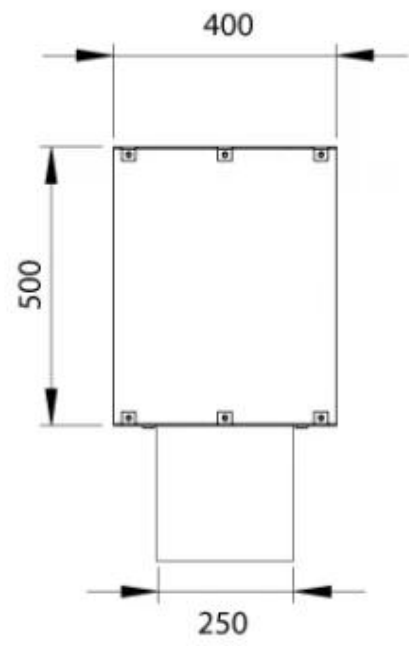

Foco Two 1000 - FLA4