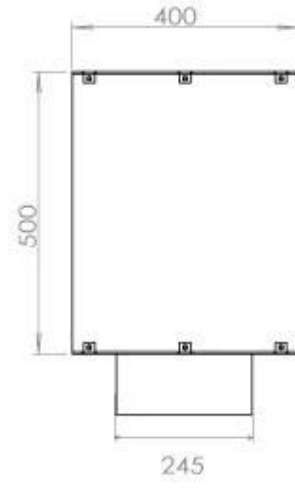

Automatic burner 1000