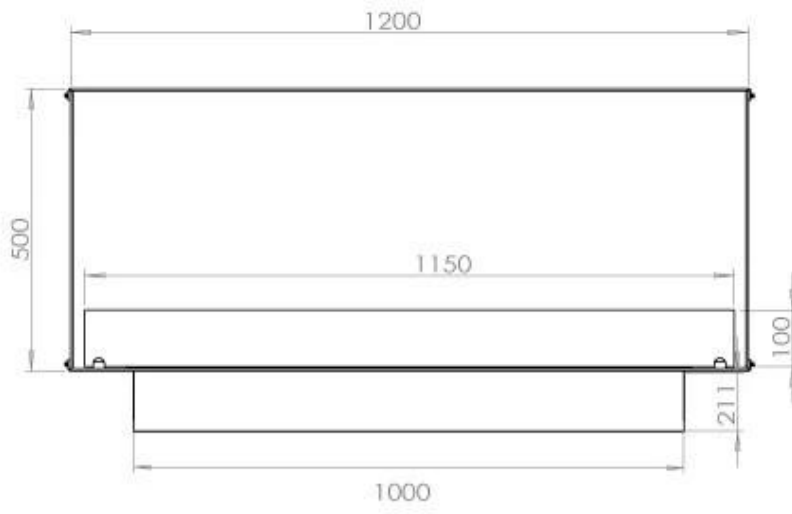

Automatic burner 1000