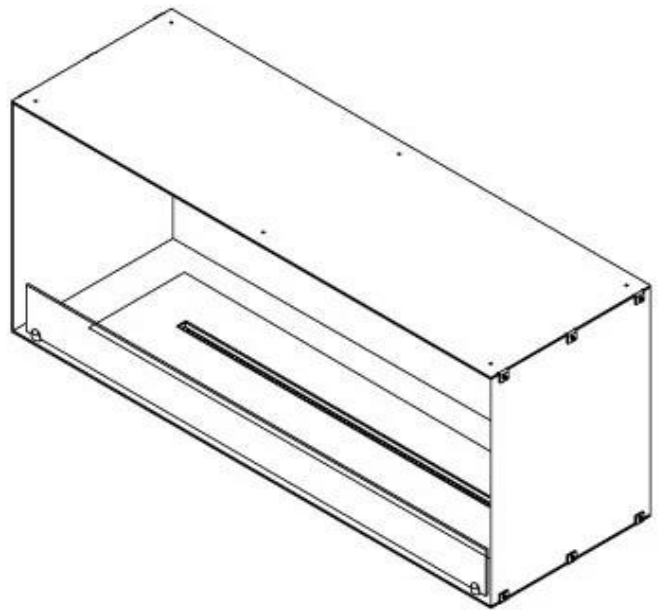

FLA 3+ 990 mm