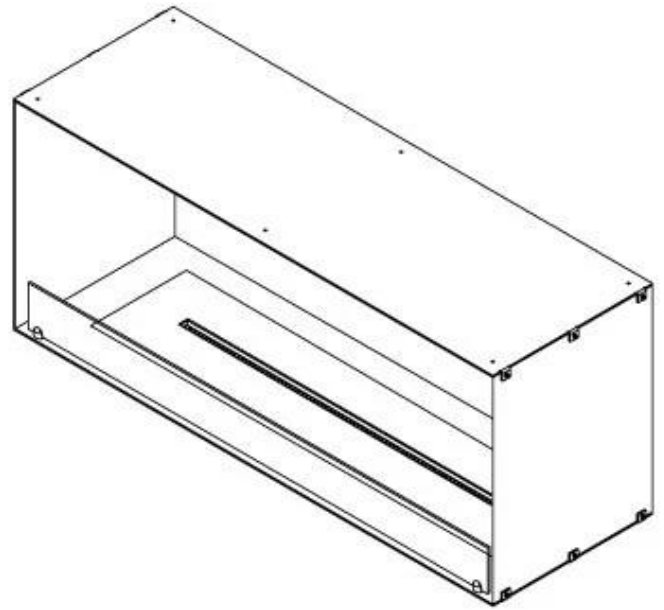

FLA 3+ 990 mm