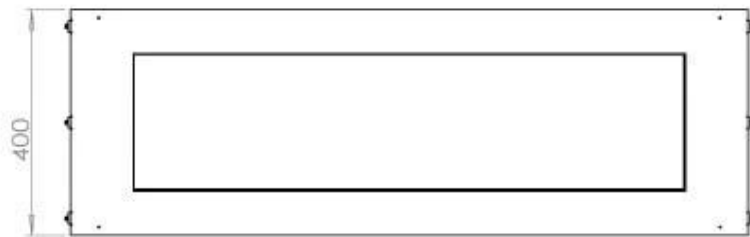

Automatic burner 1000