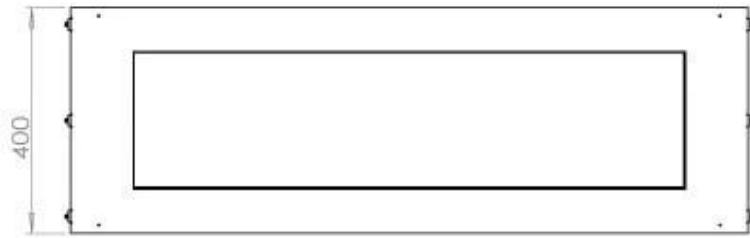

Automatic burner 1000