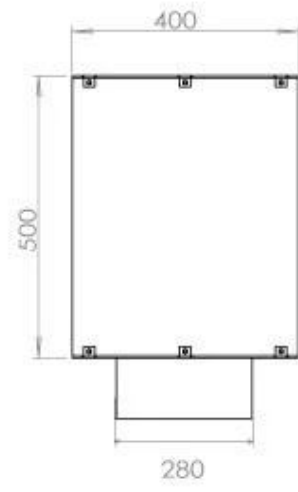

FLA 3+ 990 mm