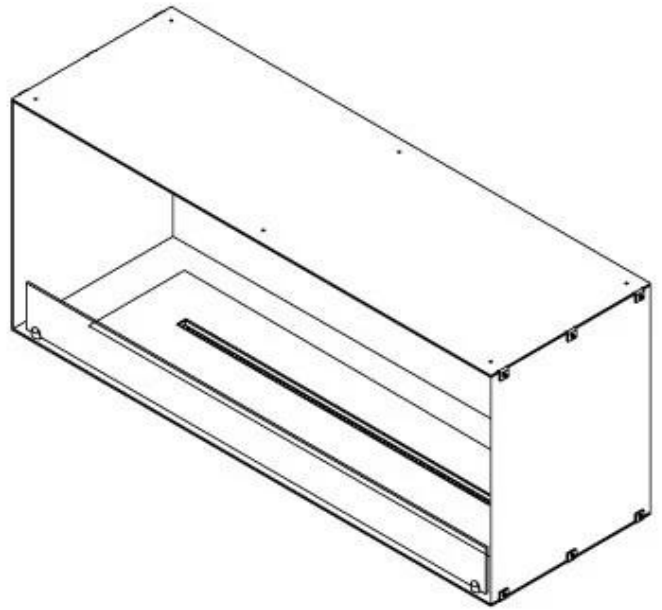

Automatic burner 1000