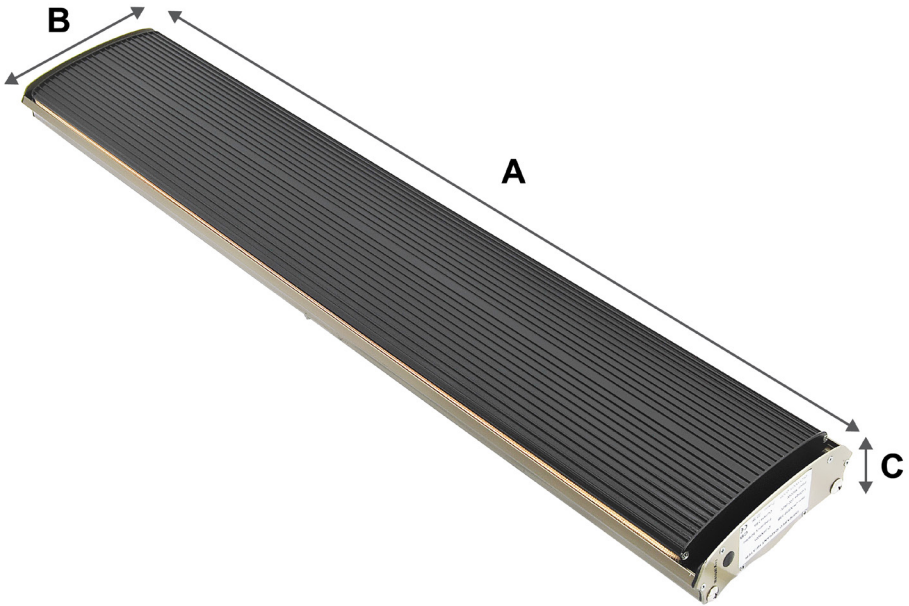

HEATBAR

SPECIFICATIONS

Model	A	B	C	Power	Weight	Heating area	Mounting height (min - max)	Connection	Current
PAT-10-101	600 mm 23.6 in.	189 mm 7.4 in.	67 mm 2.6 in.	1000W	3.7 kg	13 kvm 140 sq ft.	2.1 - 3.0 m 6.9 - 9.8 ft.	220-240V 50/60Hz	4.3A
PAT-10-102	1000 mm 39.4 in.	189 mm 7.4 in.	67 mm 2.6 in.	1800W	6.2 kg	18 kvm 194 sq ft.	2.1 - 3.0 m 6.9 - 9.8 ft.	220-240V 50/60Hz	7.8A
PAT-10-103	1500 mm 59 in.	189 mm 7.4 in.	67 mm 2.6 in.	2400W	8.8 kg	25 kvm 269 sq ft.	2.1 - 3.0 m 6.9 - 9.8 ft.	220-240V 50/60Hz	10.4A