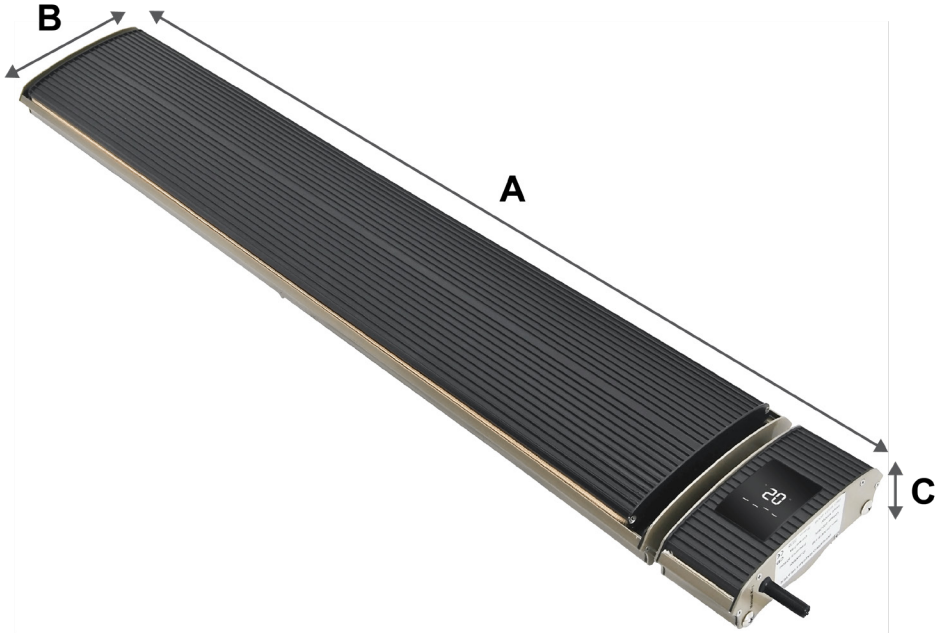

HEATBAR PRO

SPECIFICATIONS

Model	A	B	C	Power	Weight	Heating area	Mounting height (min - max)	Connection	Current
PAT-10-104	820 mm 32.3 in.	189 mm 7.4 in.	67 mm 2.6 in.	1000W	4.4 kg	7-13 kvm 75-140 sq ft.	2.1 - 3.0 m 6.9 - 9.8 ft.	220-240V 50/60Hz	4.3A
PAT-10-105	1220 mm 48 in.	189 mm 7.4 in.	67 mm 2.6 in.	1800W	6.9 kg	13-18 kvm 140-194 sq ft.	2.1 - 3.0 m 6.9 - 9.8 ft.	220-240V 50/60Hz	7.8A
PAT-10-106	1720 mm 67.7 in.	189 mm 7.4 in.	67 mm 2.6 in.	2400W	9.5 kg	18-25 kvm 149-269 sq ft.	2.1 - 3.0 m 6.9 - 9.8 ft.	220-240V 50/60Hz	10.4A