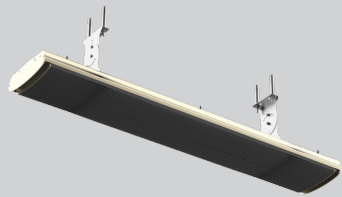

Heatbar can be installed on both the ceiling and the wall, and simply needs to be connected to a power socket.

Infrared radiant heat

The device does not light up when it is switched on.

Silent

No annoying noise during use.

3m

Heat Distance of 3 metres

Heat objects up to 3 meters / 9.84 ft from the unit.

Power 230V 50/60Hz

Can be connected to a regular power outlet.

86%

High efficiency

Up to 86% of the power consumption is directly converted into heat.

Heatbar 1000

Dimensions - L: 600 x W: 189 x H: 67 mm

Heat effect - 1000W

Heating area - 13m²/ 140 sq ft

Cable length - 2 meter / 6.56 ft

Weight - 3.7 kg

Heatbar 1800

Dimensions - L: 1000 x W: 189 x H: 67 mm

Heat effect - 1800W

Heating area - 18m²/ 194 sq ft

Cable length - 2 meter / 6.56 ft

Weight - 6.2 kg

Heatbar 2400

Dimensions - L: 1500 x W: 189 x H: 67 mm

Heat effect - 2400W

Heating area - 25m²/ 194 sq ft