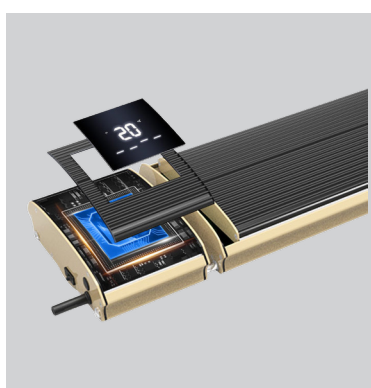

Wi-Fi and remote control

Switch on/off and adjust the heat on the remote control or via an App for your mobile.

Silent

No annoying noise during use.

Heat Distance of 3 metres

Heat objects up to 3 meters / 9.84 ft from the unit.

Power 230V 50/60Hz

Can be connected to a regular power outlet.

High efficiency

Up to 86% of the power consumption is directly converted into heat.

Heatbar Pro 1000

Dimensions - L: 755 x W: 189 x D: 67 mm

Heat effect - 1000W