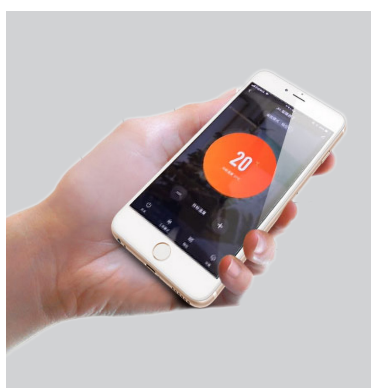

Wi-Fi and remote control

Switch on/off and adjust the heat on the remote control or via an App for your mobile.

Silent

No annoying noise during use.

Heat Distance of 3 metres

Heat objects up to 3 meters / 9.84 ft from the unit.

Power 230V 50/60Hz

Can be connected to a regular power outlet.

High efficiency

Up to 86% of the power consumption is directly converted into heat.

Heatbar Pro 1000

Dimensions - L: 755 x W: 189 x D: 67 mm

Heat effect - 1000W