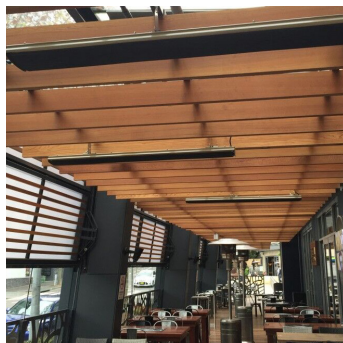

HEATION

ELECTRIC PATIO HEATERS

HEATBAR

Effective heating solution for you, who appreciates stylish decor, coziness and warmth.

Heatbar heats using infrared radiant heat. It is therefore silent and does not light up when turned on.

Heatbar can be installed on both the ceiling and the wall, and simply needs to be connected to a power socket.

Infrared radiant heat

The device does not light up when it is switched on.

Silent

No annoying noise during use.

Heatbar 1000

Dimensions - L: 600 x W: 189 x H: 67 mm

Heat effect - 1000W

Heating area - 13m²/ 140 sq ft

Cable length - 2 meter / 6.56 ft

Weight - 3.7 kg

Heatbar 1800

Dimensions - L: 1000 x W: 189 x H: 67 mm

Heat effect - 1800W

Heating area - 18m²/ 194 sq ft

Cable length - 2 meter / 6.56 ft

Weight - 6.2 kg

Heatbar 2400

Dimensions - L: 1500 x W: 189 x H: 67 mm

Heat effect - 2400W

Heating area - 25m²/ 194 sq ft